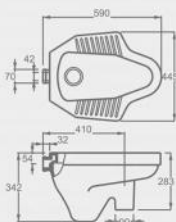

CB10506

Back-to-wall WC pan
 Flush : rimless & wash-down
 Size : 530*360*430mm

CB10701

Back-to-wall WC pan
 Flush : boxrim & wash-down
 Size : 500*360*390mm

Wall-hung WC pan

CH10104

Wall-hung WC pan
 Flush : boxrim & wash-down
 Size : 525*362*430mm

CH10603

Wall-hung WC pan
 Flush : boxrim & wash-down
 Size : 520*360*365mm

CH10827

Wall-hung WC pan
 Flush : boxrim & wash-down
 Size : 515*355*360mm

CH11830

Wall-hung WC pan
 Flush : boxrim & wash-down
 Size : 500*360*355mm

CH11025T

Wall-hung WC pan with pressure flush valve
 Flush : flush mode
 Size : 630*366*338mm

Squatting pan

CS11318

Squatting pan
Wash-down squatting pan
Size : 620*455*275mm

CS11316

Squatting pan
Squatting pan with S-trap
Size : 590*445*342mm

CS11306

Squatting pan
Wash-down squatting pan
Size : 585*450*230mm

CS11309

Squatting pan
Squatting pan with S-trap
Size : 585*450*290mm

Wall-hung urinal

UH10226

Wall-hung urinal
Economic type
Size : 300*240*400mm