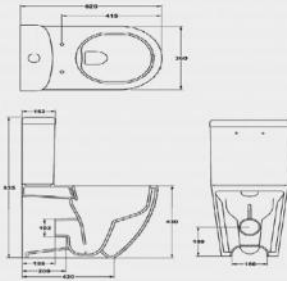

CT10210

Luxurious close-coupled Toilet suite
Flush: boxrim & wash-down
Size: 600*395*760mm

CT10819

Luxurious close-coupled Toilet suite
 Flush: boxrim & wash-down
 Size: 665×380×845

CT11860

Luxurious close-coupled Toilet suite
 Flush: rimless & wash-down
 Size: 740×460×865mm

CT11430

Luxurious close-coupled Toilet suite
 Flush: boxrim & wash-down
 Size: 616×360×806mm

CT10758

Luxurious close-coupled Toilet suite
 Flush: rimless & wash-down
 Size:

CT11815C

Luxurious close-coupled Toilet suite
 Flush: rimless & wash-down
 Size: 620×375×835mm

CT11830

Luxurious close-coupled Toilet suite
 Flush: rimless & wash-down
 Size: 620×360×835mm

CT10850C

Luxurious close-coupled Toilet suite
 Flush: rimless & wash-down
 Size: 650×375×860mm

CA10906

Luxurious one-piece WC pan
 Flush : boxrim & siphon
 Size : : 730*390*675mm

CA10120

Luxurious one-piece WC pan
 Flush : boxrim & siphon
 Size : 730*395*765mm

CA10910

Luxurious one-piece WC pan
 Flush: boxrim & wash-down
 Size:

CB10406

Back-to-wall WC pan
 Flush : boxrim & wash-down
 Size : 490*360*400mm