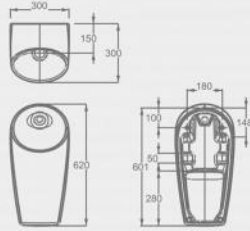

CH11025T

Wall-hung WC pan with pressure flush valve
 Flush : flush mode
 Size : 630*366*338mm

Squatting pan

CS11318

Squatting pan
Wash-down squatting pan
Size : 620*455*275mm

CS11316

Squatting pan
Squatting pan with S-trap
Size : 590*445*342mm

CS11306

Squatting pan
Wash-down squatting pan
Size : 585*450*230mm

CS11309

Squatting pan
Squatting pan with S-trap
Size : 585*450*290mm

Wall-hung urinal

UH10226

Wall-hung urinal
Economic type
Size : 300*240*400mm

UH11400

Wall-hung urinal
Economic type
Size : 395*310*510mm

UH11477

Wall-hung urinal
Economic type
Size : 360*335*575mm

UH11431

Wall-hung urinal
Auto flush
Size : 300*300*549mm

UH11432

Wall-hung urinal
Auto flush
Size : 300*300*620mm

Independent WC pan with pressure flush valve

C11021T

Independent WC pan with pressure flush valve
Flush : siphonic Jet
Size : 686*358*381mm

C11022T

Independent WC pan with pressure flush valve
Flush : siphonic Jet
Size : 686*358*425mm