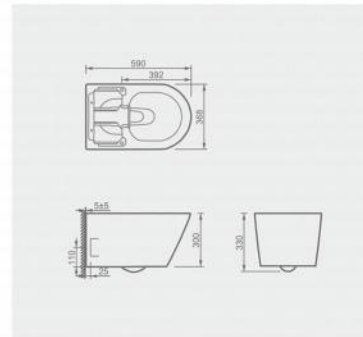

UH11400

Wall-hung urinal
Economic type
Size : 395*310*510mm

UH11477

Wall-hung urinal
Economic type
Size : 360*335*575mm

UH11431

Wall-hung urinal
Auto flush
Size : 300*300*549mm

UH11432

Wall-hung urinal
Auto flush
Size : 300*300*620mm

Independent WC pan with pressure flush valve

C11021T

Independent WC pan with pressure flush valve
Flush : siphonic Jet
Size : 686*358*381mm

C11022T

Independent WC pan with pressure flush valve
Flush : siphonic Jet
Size : 686*358*425mm

Bidet

B11427

Bidet
Size: 540x360x400mm

C10910

Smart toilet
Flush : rimless syphon
Size : 670*386*385mm

C10912

Smart toilet
 Flush : rimless syphon
 Size : 660*400*380mm

CA10908

Smart toilet
 Flush : rimless syphon
 Size : 720*414*486mm

CH10909

Wall-hung smart toilet
 Flush : rimless & wash-down
 Size : 590*368*330mm

Toilet faucet

L11438

Sink basin
 Sink: 665x538x177mm

L11441

Sink basin
 Sink: 865x538x177mm