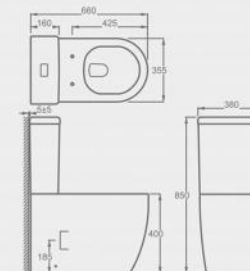

Luxurious close-coupled Toilet suite
Elongated wash-down close coupled toilet
with P-trap
Flush : rimless & wash-down
Size : 660*380*850mm

CT10506