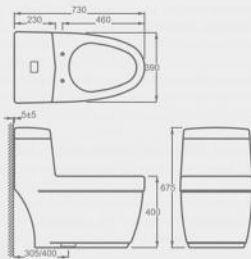

CT11830

Luxurious close-coupled Toilet suite
 Flush: rimless & wash-down
 Size: 620×360×835mm

CT10850C

Luxurious close-coupled Toilet suite
 Flush: rimless & wash-down
 Size: 650×375×860mm

CA10906

Luxurious one-piece WC pan
 Flush : boxrim & siphon
 Size : : 730*390*675mm

CA10120

Luxurious one-piece WC pan
 Flush : boxrim & siphon
 Size : 730*395*765mm

CA10910

Luxurious one-piece WC pan
 Flush: boxrim & wash-down
 Size:

CB10406

Back-to-wall WC pan
 Flush : boxrim & wash-down
 Size : 490*360*400mm

Back-to-wall WC pan

CB10603

Back-to-wall WC pan
 Flush : rimless & wash-down
 Size : 520*360*420mm

CB10106

Back-to-wall WC pan
 Flush : boxrim & wash-down
 Size : 470*360*500mm

CB10208

Back-to-wall WC pan
 Flush : boxrim & wash-down
 Size : 550*360*470mm

CB10506

Back-to-wall WC pan
 Flush : rimless & wash-down
 Size : 530*360*430mm

CB10701

Back-to-wall WC pan
 Flush : boxrim & wash-down
 Size : 500*360*390mm

Wall-hung WC pan

CH10104

Wall-hung WC pan
 Flush : boxrim & wash-down
 Size : 525*362*430mm