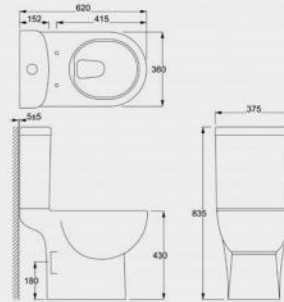

CT10210

Luxurious close-coupled Toilet suite
Flush: boxrim & wash-down
Size: 600*395*760mm

CT10819

Luxurious close-coupled Toilet suite
 Flush: boxrim & wash-down
 Size: 665×380×845

CT11860

Luxurious close-coupled Toilet suite
 Flush: rimless & wash-down
 Size: 740×460×865mm

CT11430

Luxurious close-coupled Toilet suite
 Flush: boxrim & wash-down
 Size: 616×360×806mm

CT10758

Luxurious close-coupled Toilet suite
 Flush: rimless & wash-down
 Size:

CT11815C

Luxurious close-coupled Toilet suite
 Flush: rimless & wash-down
 Size: 620×375×835mm

CT11830

Luxurious close-coupled Toilet suite
 Flush: rimless & wash-down
 Size: 620×360×835mm

CT10850C

Luxurious close-coupled Toilet suite
 Flush: rimless & wash-down
 Size: 650×375×860mm

CA10906

Luxurious one-piece WC pan
 Flush : boxrim & siphon
 Size : : 730*390*675mm

CA10120

Luxurious one-piece WC pan
 Flush : boxrim & siphon
 Size : 730*395*765mm

CA10910

Luxurious one-piece WC pan
 Flush: boxrim & wash-down
 Size:

CB10406

Back-to-wall WC pan
 Flush : boxrim & wash-down
 Size : 490*360*400mm