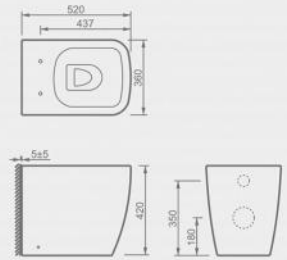

CT11830

Luxurious close-coupled Toilet suite
 Flush: rimless & wash-down
 Size: 620×360×835mm

CT10850C

Luxurious close-coupled Toilet suite
 Flush: rimless & wash-down
 Size: 650×375×860mm

CA10906

Luxurious one-piece WC pan
 Flush : boxrim & siphon
 Size : : 730*390*675mm

CA10120

Luxurious one-piece WC pan
 Flush : boxrim & siphon
 Size : 730*395*765mm

CA10910

Luxurious one-piece WC pan
 Flush: boxrim & wash-down
 Size:

CB10406

Back-to-wall WC pan
 Flush : boxrim & wash-down
 Size : 490*360*400mm

Back-to-wall WC pan

CB10603

Back-to-wall WC pan
 Flush : rimless & wash-down
 Size : 520*360*420mm

CB10106

Back-to-wall WC pan
 Flush : boxrim & wash-down
 Size : 470*360*500mm

CB10208

Back-to-wall WC pan
 Flush : boxrim & wash-down
 Size : 550*360*470mm

CB10506

Back-to-wall WC pan
 Flush : rimless & wash-down
 Size : 530*360*430mm

CB10701

Back-to-wall WC pan
 Flush : boxrim & wash-down
 Size : 500*360*390mm

Wall-hung WC pan

CH10104

Wall-hung WC pan
 Flush : boxrim & wash-down
 Size : 525*362*430mm