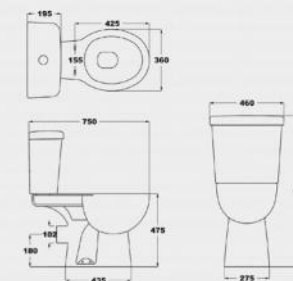

CT10818

Luxurious close-coupled Toilet suite
Elongated wash-down close coupled toilet
with P-trap
Flush : rimless & wash-down
Size : 660*380*850mm

CT10506

Luxurious close-coupled Toilet suite
Elongated wash-down close coupled toilet
with P-trap
Flush : rimless & wash-down
Size : 660*375*845mm

CT10204R

Luxurious close-coupled Toilet suite
Flush: rimless & wash-down
Size: 740*460*865mm

CT10811

Luxurious close-coupled Toilet suite
Elongated wash-down close coupled toilet
with P-trap
Flush : boxrim & wash-down
Size : 665*380*840mm

CT10204

Luxurious close-coupled Toilet suite
Flush: boxrim & wash-down
Size: 750*460*855mm

CT10819K

Luxurious close-coupled Toilet suite
Elongated wash-down close coupled toilet
with P-trap
Flush : rimless & wash-down
Size : 665*380*845mm

CT10210

Luxurious close-coupled Toilet suite
Flush: boxrim & wash-down
Size: 600*395*760mm

CT10819

Luxurious close-coupled Toilet suite
 Flush: boxrim & wash-down
 Size: 665×380×845

CT11860

Luxurious close-coupled Toilet suite
 Flush: rimless & wash-down
 Size: 740×460×865mm