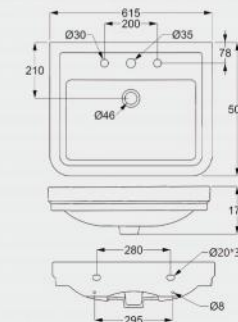

LV11531

Bathroom vanity basin
Sink: 800x475x195mm