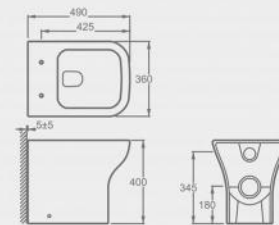

CT11830

Luxurious close-coupled Toilet suite
 Flush: rimless & wash-down
 Size: 620×360×835mm

CT10850C

Luxurious close-coupled Toilet suite
 Flush: rimless & wash-down
 Size: 650×375×860mm

CA10906

Luxurious one-piece WC pan
 Flush : boxrim & siphon
 Size : : 730*390*675mm

CA10120

Luxurious one-piece WC pan
 Flush : boxrim & siphon
 Size : 730*395*765mm

CA10910

Luxurious one-piece WC pan
 Flush: boxrim & wash-down
 Size:

CB10406

Back-to-wall WC pan
 Flush : boxrim & wash-down
 Size : 490*360*400mm

Back-to-wall WC pan

CB10603

Back-to-wall WC pan
 Flush : rimless & wash-down
 Size : 520*360*420mm

CB10106

Back-to-wall WC pan
 Flush : boxrim & wash-down
 Size : 470*360*500mm

CB10208

Back-to-wall WC pan
 Flush : boxrim & wash-down
 Size : 550*360*470mm

CB10506

Back-to-wall WC pan
 Flush : rimless & wash-down
 Size : 530*360*430mm

CB10701

Back-to-wall WC pan
 Flush : boxrim & wash-down
 Size : 500*360*390mm

Wall-hung WC pan

CH10104

Wall-hung WC pan
 Flush : boxrim & wash-down
 Size : 525*362*430mm