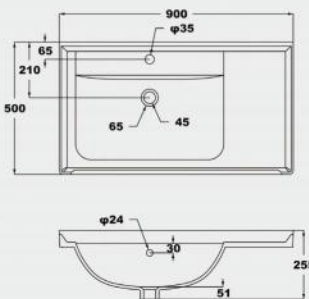

L11416

Column-mounted washbasin
Sink: 615x500x177mm