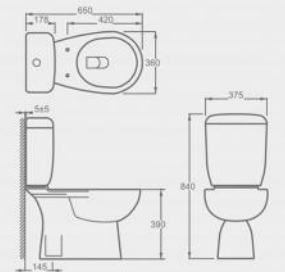

CT10505

Luxurious close-coupled Toilet suite
 Elongated wash-down close coupled toilet
 with P-trap
 Flush : rimless & wash-down
 Size : 660*380*855mm

CT10812

Luxurious close-coupled Toilet suite
 Elongated wash-down close coupled toilet
 with P-trap
 Flush : boxrim & wash-down
 Size : 665*380*840mm

CT11782

Luxurious close-coupled Toilet suite
Elongated standard Height Wash-down
close coupled toilet with P-trap
Flush : boxrim & wash-down
Size : 765*360*800mm

Two-piece toilet

CT10202

Close-coupled Toilet suite
Wash-down Close coupled toilet with P-trap
Flush : boxrim & wash-down
Size : 700*460*865mm

CT10205

Close-coupled Toilet suite
Wash-down Close coupled toilet with P-trap
Flush : boxrim & wash-down
Size : 670*390*880mm

CT10820

Close-coupled Toilet suite
Wash-down Close coupled toilet with S-trap
Flush : boxrim & wash-down
Size : 650*375*840mm

CT10228

Luxurious close-coupled Toilet suite
Standard Height Wash-down close coupled
toilet with P-trap
Flush : rimless & wash-down
Size : 595*378*765mm

CT11402

Luxurious close-coupled Toilet suite
Standard Height Wash-down close coupled toilet with P-trap
Flush : rimless & wash-down
Size : 665*390*805mm