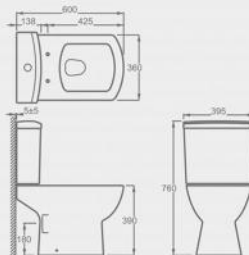

CT10702

Luxurious close-coupled Toilet suite
Comfort Height Wash-down close coupled toilet with P-trap
Flush : boxrim & wash-down
Size : 600*395*830mm

CT10406

Luxurious close-coupled Toilet suite
Standard Height Wash-down close coupled toilet with P-trap
Flush : boxrim & wash-down
Size : 600*380*780mm

CT11815

Luxurious close-coupled Toilet suite
Comfort Height Wash-down close coupled toilet with P-trap
Flush : rimless & wash-down
Size : 615*375*835mm

CT11427

Luxurious close-coupled Toilet suite
Flush: boxrim & wash-down
Size: 690*395*825m

CT11850

Luxurious close-coupled Toilet suite
Comfort Height Wash-down close coupled toilet with P-trap
Flush : rimless & wash-down
Size : 650*375*860mm

CT10701

Luxurious close-coupled Toilet suite
Standard Height Wash-down close coupled toilet with P-trap
Flush : boxrim & wash-down
Size : 600*395*760mm

CT10603

Luxurious close-coupled Toilet suite
Elongated wash-down close coupled toilet with P-trap
Flush : rimless & wash-down
Size : 660*375*845mm

CT10502

Luxurious close-coupled Toilet suite
Elongated wash-down close coupled toilet
with P-trap
Flush : boxrim & wash-down
Size : 665*380*875mm