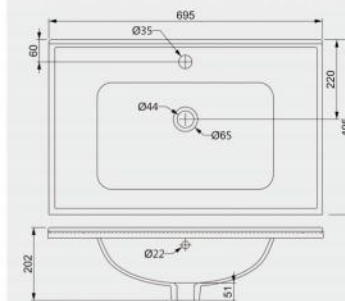

Independent WC pan with pressure flush valve

C11021T

Independent WC pan with pressure flush valve
Flush : siphonic Jet
Size : 686*358*381mm

C11022T

Independent WC pan with pressure flush valve
Flush : siphonic Jet
Size : 686*358*425mm

Bidet

B11427

Bidet
Size: 540x360x400mm

C10910

Smart toilet
Flush : rimless syphon
Size : 670*386*385mm

C10912

Smart toilet
 Flush : rimless syphon
 Size : 660*400*380mm

CA10908

Smart toilet
 Flush : rimless syphon
 Size : 720*414*486mm

CH10909

Wall-hung smart toilet
 Flush : rimless & wash-down
 Size : 590*368*330mm

Toilet faucet

L11438

Sink basin
 Sink: 665x538x177mm

L11441

Sink basin
 Sink: 865x538x177mm

LV10115H

Bathroom vanity basin
 Sink: 596x377x175mm

LV10117H

Bathroom vanity basin
 Sink: 750x375x165mm

LV11248

Bathroom vanity basin
Sink: 800x500x255mm

LV11607

Bathroom vanity basin
Sink: 695x495x202mm