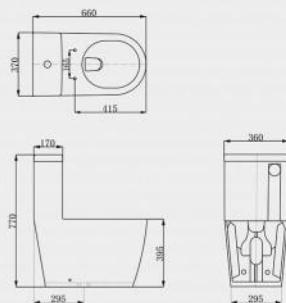

CT11830

Luxurious close-coupled Toilet suite
 Flush: rimless & wash-down
 Size: 620×360×835mm

CT10850C

Luxurious close-coupled Toilet suite
 Flush: rimless & wash-down
 Size: 650×375×860mm

CA10906

Luxurious one-piece WC pan
 Flush : boxrim & siphon
 Size : : 730*390*675mm

CA10120

Luxurious one-piece WC pan
 Flush : boxrim & siphon
 Size : 730*395*765mm

CA10910

Luxurious one-piece WC pan
 Flush: boxrim & wash-down
 Size:

CB10406

Back-to-wall WC pan
 Flush : boxrim & wash-down
 Size : 490*360*400mm

Back-to-wall WC pan

CB10603

Back-to-wall WC pan
 Flush : rimless & wash-down
 Size : 520*360*420mm

CB10106

Back-to-wall WC pan
 Flush : boxrim & wash-down
 Size : 470*360*500mm

CB10208

Back-to-wall WC pan
 Flush : boxrim & wash-down
 Size : 550*360*470mm

CB10506

Back-to-wall WC pan
 Flush : rimless & wash-down
 Size : 530*360*430mm

CB10701

Back-to-wall WC pan
 Flush : boxrim & wash-down
 Size : 500*360*390mm

Wall-hung WC pan

CH10104

Wall-hung WC pan
 Flush : boxrim & wash-down
 Size : 525*362*430mm