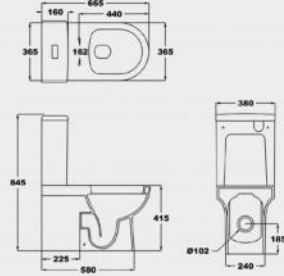

CT10210

Luxurious close-coupled Toilet suite
Flush: boxrim & wash-down
Size: 600*395*760mm

CT10819

Luxurious close-coupled Toilet suite
 Flush: boxrim & wash-down
 Size: 665×380×845

CT11860

Luxurious close-coupled Toilet suite
 Flush: rimless & wash-down
 Size: 740×460×865mm

CT11430

Luxurious close-coupled Toilet suite
 Flush: boxrim & wash-down
 Size: 616×360×806mm

CT10758

Luxurious close-coupled Toilet suite
 Flush: rimless & wash-down
 Size:

CT11815C

Luxurious close-coupled Toilet suite
 Flush: rimless & wash-down
 Size: 620×375×835mm

CT11830

Luxurious close-coupled Toilet suite
 Flush: rimless & wash-down
 Size: 620×360×835mm

CT10850C

Luxurious close-coupled Toilet suite
 Flush: rimless & wash-down
 Size: 650×375×860mm

CA10906

Luxurious one-piece WC pan
 Flush : boxrim & siphon
 Size : : 730*390*675mm

CA10120

Luxurious one-piece WC pan
 Flush : boxrim & siphon
 Size : 730*395*765mm

CA10910

Luxurious one-piece WC pan
 Flush: boxrim & wash-down
 Size:

CB10406

Back-to-wall WC pan
 Flush : boxrim & wash-down
 Size : 490*360*400mm