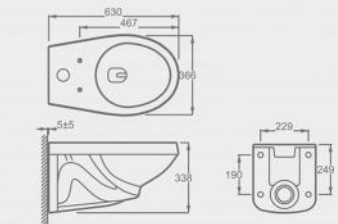

CB10506

Back-to-wall WC pan
 Flush : rimless & wash-down
 Size : 530*360*430mm

CB10701

Back-to-wall WC pan
 Flush : boxrim & wash-down
 Size : 500*360*390mm

Wall-hung WC pan

CH10104

Wall-hung WC pan
 Flush : boxrim & wash-down
 Size : 525*362*430mm

CH10603

Wall-hung WC pan
 Flush : boxrim & wash-down
 Size : 520*360*365mm

CH10827

Wall-hung WC pan
 Flush : boxrim & wash-down
 Size : 515*355*360mm

CH11830

Wall-hung WC pan
 Flush : boxrim & wash-down
 Size : 500*360*355mm

CH11025T

Wall-hung WC pan with pressure flush valve
 Flush : flush mode
 Size : 630*366*338mm

Squatting pan

CS11318

Squatting pan
Wash-down squatting pan
Size : 620*455*275mm

CS11316

Squatting pan
Squatting pan with S-trap
Size : 590*445*342mm

CS11306

Squatting pan
Wash-down squatting pan
Size : 585*450*230mm

CS11309

Squatting pan
Squatting pan with S-trap
Size : 585*450*290mm

Wall-hung urinal

UH10226

Wall-hung urinal
Economic type
Size : 300*240*400mm