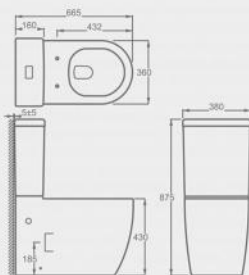

CT10603

Luxurious close-coupled Toilet suite
Elongated wash-down close coupled toilet with P-trap
Flush : rimless & wash-down
Size : 660*375*845mm

CT10502

Luxurious close-coupled Toilet suite
Elongated wash-down close coupled toilet
with P-trap
Flush : boxrim & wash-down
Size : 665*380*875mm

CT10818

Luxurious close-coupled Toilet suite
Elongated wash-down close coupled toilet
with P-trap
Flush : rimless & wash-down
Size : 660*380*850mm

CT10506

Luxurious close-coupled Toilet suite
Elongated wash-down close coupled toilet
with P-trap
Flush : rimless & wash-down
Size : 660*375*845mm