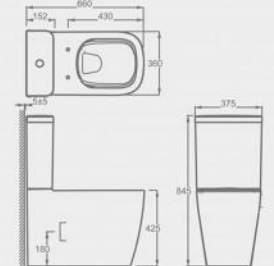

CT11850

Luxurious close-coupled Toilet suite
Comfort Height Wash-down close coupled toilet with P-trap
Flush : rimless & wash-down
Size : 650*375*860mm

CT10701

Luxurious close-coupled Toilet suite
Standard Height Wash-down close coupled toilet with P-trap
Flush : boxrim & wash-down
Size : 600*395*760mm

CT10603

Luxurious close-coupled Toilet suite
Elongated wash-down close coupled toilet with P-trap
Flush : rimless & wash-down
Size : 660*375*845mm

CT10502

Luxurious close-coupled Toilet suite
Elongated wash-down close coupled toilet
with P-trap
Flush : boxrim & wash-down
Size : 665*380*875mm