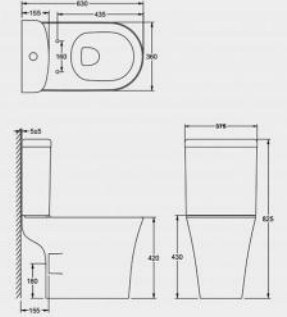

CT10210

Luxurious close-coupled Toilet suite
Flush: boxrim & wash-down
Size: 600*395*760mm

CT10819

Luxurious close-coupled Toilet suite
 Flush: boxrim & wash-down
 Size: 665×380×845

CT11860

Luxurious close-coupled Toilet suite
 Flush: rimless & wash-down
 Size: 740×460×865mm

CT11430

Luxurious close-coupled Toilet suite
 Flush: boxrim & wash-down
 Size: 616×360×806mm

CT10758

Luxurious close-coupled Toilet suite
 Flush: rimless & wash-down
 Size:

CT11815C

Luxurious close-coupled Toilet suite
 Flush: rimless & wash-down
 Size: 620×375×835mm

CT11830

Luxurious close-coupled Toilet suite
 Flush: rimless & wash-down
 Size: 620×360×835mm

CT10850C

Luxurious close-coupled Toilet suite
 Flush: rimless & wash-down
 Size: 650×375×860mm

CA10906

Luxurious one-piece WC pan
 Flush : boxrim & siphon
 Size : : 730*390*675mm

CA10120

Luxurious one-piece WC pan
 Flush : boxrim & siphon
 Size : 730*395*765mm

CA10910

Luxurious one-piece WC pan
 Flush: boxrim & wash-down
 Size:

CB10406

Back-to-wall WC pan
 Flush : boxrim & wash-down
 Size : 490*360*400mm