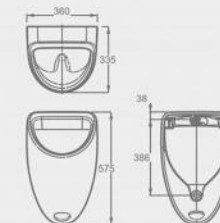

CH11025T

Wall-hung WC pan with pressure flush valve
 Flush : flush mode
 Size : 630*366*338mm

Squatting pan

CS11318

Squatting pan
Wash-down squatting pan
Size : 620*455*275mm

CS11316

Squatting pan
Squatting pan with S-trap
Size : 590*445*342mm

CS11306

Squatting pan
Wash-down squatting pan
Size : 585*450*230mm

CS11309

Squatting pan
Squatting pan with S-trap
Size : 585*450*290mm

Wall-hung urinal

UH10226

Wall-hung urinal
Economic type
Size : 300*240*400mm

UH11400

Wall-hung urinal
Economic type
Size : 395*310*510mm

UH11477

Wall-hung urinal
Economic type
Size : 360*335*575mm

UH11431

Wall-hung urinal
Auto flush
Size : 300*300*549mm

UH11432

Wall-hung urinal
Auto flush
Size : 300*300*620mm

Independent WC pan with pressure flush valve

C11021T

Independent WC pan with pressure flush valve
Flush : siphonic Jet
Size : 686*358*381mm

C11022T

Independent WC pan with pressure flush valve
Flush : siphonic Jet
Size : 686*358*425mm