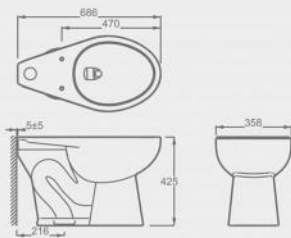

UH11400

Wall-hung urinal
Economic type
Size : 395*310*510mm

UH11477

Wall-hung urinal
Economic type
Size : 360*335*575mm

UH11431

Wall-hung urinal
Auto flush
Size : 300*300*549mm

UH11432

Wall-hung urinal
Auto flush
Size : 300*300*620mm

Independent WC pan with pressure flush valve

C11021T

Independent WC pan with pressure flush valve
Flush : siphonic Jet
Size : 686*358*381mm

C11022T

Independent WC pan with pressure flush valve
Flush : siphonic Jet
Size : 686*358*425mm

Bidet

B11427

Bidet
Size: 540x360x400mm

C10910

Smart toilet
Flush : rimless syphon
Size : 670*386*385mm

C10912

Smart toilet
 Flush : rimless syphon
 Size : 660*400*380mm

CA10908

Smart toilet
 Flush : rimless syphon
 Size : 720*414*486mm

CH10909

Wall-hung smart toilet
 Flush : rimless & wash-down
 Size : 590*368*330mm

Toilet faucet

L11438

Sink basin
 Sink: 665x538x177mm

L11441

Sink basin
 Sink: 865x538x177mm