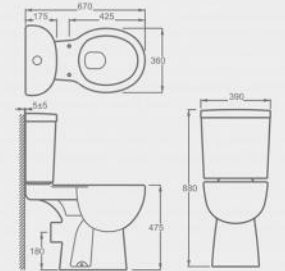

CT10505

Luxurious close-coupled Toilet suite
 Elongated wash-down close coupled toilet
 with P-trap
 Flush : rimless & wash-down
 Size : 660*380*855mm

CT10812

Luxurious close-coupled Toilet suite
 Elongated wash-down close coupled toilet
 with P-trap
 Flush : boxrim & wash-down
 Size : 665*380*840mm

CT11782

Luxurious close-coupled Toilet suite
Elongated standard Height Wash-down
close coupled toilet with P-trap
Flush : boxrim & wash-down
Size : 765*360*800mm

Two-piece toilet

CT10202

Close-coupled Toilet suite
Wash-down Close coupled toilet with P-trap
Flush : boxrim & wash-down
Size : 700*460*865mm

CT10205

Close-coupled Toilet suite
Wash-down Close coupled toilet with P-trap
Flush : boxrim & wash-down
Size : 670*390*880mm

CT10820

Close-coupled Toilet suite
Wash-down Close coupled toilet with S-trap
Flush : boxrim & wash-down
Size : 650*375*840mm

CT10228

Luxurious close-coupled Toilet suite
Standard Height Wash-down close coupled
toilet with P-trap
Flush : rimless & wash-down
Size : 595*378*765mm

CT11402

Luxurious close-coupled Toilet suite
Standard Height Wash-down close coupled toilet with P-trap
Flush : rimless & wash-down
Size : 665*390*805mm