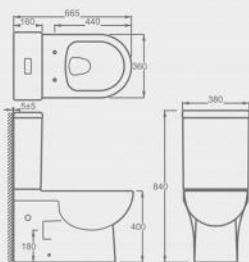

CT10603

Luxurious close-coupled Toilet suite
Elongated wash-down close coupled toilet with P-trap
Flush : rimless & wash-down
Size : 660*375*845mm

CT10502

Luxurious close-coupled Toilet suite
Elongated wash-down close coupled toilet
with P-trap
Flush : boxrim & wash-down
Size : 665*380*875mm

CT10818

Luxurious close-coupled Toilet suite
Elongated wash-down close coupled toilet
with P-trap
Flush : rimless & wash-down
Size : 660*380*850mm

CT10506

Luxurious close-coupled Toilet suite
Elongated wash-down close coupled toilet
with P-trap
Flush : rimless & wash-down
Size : 660*375*845mm

CT10204R

Luxurious close-coupled Toilet suite
Flush: rimless & wash-down
Size: 740*460*865mm

CT10811

Luxurious close-coupled Toilet suite
Elongated wash-down close coupled toilet
with P-trap
Flush : boxrim & wash-down
Size : 665*380*840mm

CT10204

Luxurious close-coupled Toilet suite
Flush: boxrim & wash-down
Size: 750*460*855mm

CT10819K

Luxurious close-coupled Toilet suite
Elongated wash-down close coupled toilet
with P-trap
Flush : rimless & wash-down
Size : 665*380*845mm