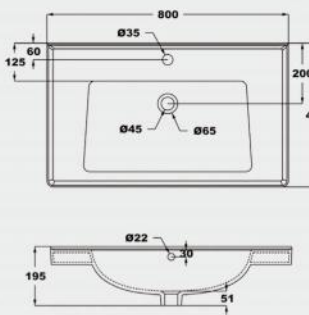

Bidet

B11427

Bidet
Size: 540x360x400mm

C10910

Smart toilet
Flush : rimless syphon
Size : 670*386*385mm

C10912

Smart toilet
 Flush : rimless syphon
 Size : 660*400*380mm

CA10908

Smart toilet
 Flush : rimless syphon
 Size : 720*414*486mm

CH10909

Wall-hung smart toilet
 Flush : rimless & wash-down
 Size : 590*368*330mm

Toilet faucet

L11438

Sink basin
 Sink: 665x538x177mm

L11441

Sink basin
 Sink: 865x538x177mm

LV10115H

Bathroom vanity basin
 Sink: 596x377x175mm

LV10117H

Bathroom vanity basin
 Sink: 750x375x165mm

LV11248

Bathroom vanity basin
Sink: 800x500x255mm

LV11607

Bathroom vanity basin
Sink: 695x495x202mm

LV11249

Bathroom vanity basin
Sink: 900x500x255mm

L11416

Column-mounted washbasin
Sink: 615x500x177mm

LV11531

Bathroom vanity basin
Sink: 800x475x195mm

L11419

Column-mounted washbasin
Sink: 715x500x177mm