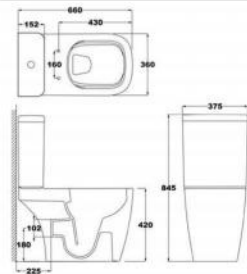

Two-piece toilet	01	CT11815C	12	CH10104	21	Smart toilet	25
CT10506C	01	CT10850C	12	CH10603	21	C10910	25
CT10603C	02	CT11860	13	CH10827	21	C10912	26
CT11751	03	CT10758	13	CH11025T	21	CA10908	27
CT10505	04	CT11830	13			CH10909	28
CT10812	05			Squatting pan	22		
CT11782	06	One-piece toilet	14	CS11318	22		
CT10202	07	CA10906	14	CS11316	22	Toilet faucet	29
CT10205	07	CA10120	14	CS11306	22	L11438	29
CT10820	07	CA10910	14	CS11309	22	L11441	29
CT10228	07					LV10115H	29
CT11402	08	Back-to-wall WC pan	15	Wall-hung urinal	23	LV10117H	29
CT10406	08	CB10406	15	UH10226	23	LV11248	30
CT11427	08	CB10506	16	UH11400	23	LV11249	30
CT10701	08	CB10603	17	UH11477	23	LV11531	30
CT10702	09	CB10106	17	UH11431	23	LV11606	30
CT11815	09	CB10208	17	UH11432	24	LV11607	31
CT11850	09	CB10701	17			L11416	31
CT10603	09	CB11815	18	Independent WC pan with pressure flush valve	24	L11419	31
CT10502	10	CB11830	18	C11021T	24		
CT10506	10	CB10228	18	C11022T	24		
CT10811	10	CB10758	18				
CT10819K	10			Bidet	24		
CT10818	11	Wall-hung WC pan	19	B11427	24		
CT10204R	11	CH10110	19				
CT10204	11	CH11830	20				
CT10210	11						
CT10819	12						
CT11430	12						

CT10603C

Luxurious close-coupled Toilet suite
 Flush: rimless & wash-down
 Size: 660x375x845mm

CT11751

Close-coupled Toilet suite
 Wash-down Close coupled toilet with S-trap
 Flush : boxrim & wash-down
 Size : 740*435*800mm

LV11249

Bathroom vanity basin
Sink: 900x500x255mm

L11416

Column-mounted washbasin
Sink: 615x500x177mm

LV11531

Bathroom vanity basin
Sink: 800x475x195mm

L11419

Column-mounted washbasin
Sink: 715x500x177mm