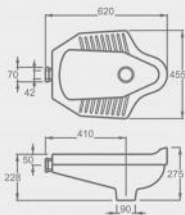

CH10603

Wall-hung WC pan
 Flush : boxrim & wash-down
 Size : 520*360*365mm

CH10827

Wall-hung WC pan
 Flush : boxrim & wash-down
 Size : 515*355*360mm

CH11830

Wall-hung WC pan
 Flush : boxrim & wash-down
 Size : 500*360*355mm

CH11025T

Wall-hung WC pan with pressure flush valve
 Flush : flush mode
 Size : 630*366*338mm

Squatting pan

CS11318

Squatting pan
Wash-down squatting pan
Size : 620*455*275mm

CS11316

Squatting pan
Squatting pan with S-trap
Size : 590*445*342mm

CS11306

Squatting pan
Wash-down squatting pan
Size : 585*450*230mm

CS11309

Squatting pan
Squatting pan with S-trap
Size : 585*450*290mm

Wall-hung urinal

UH10226

Wall-hung urinal
Economic type
Size : 300*240*400mm