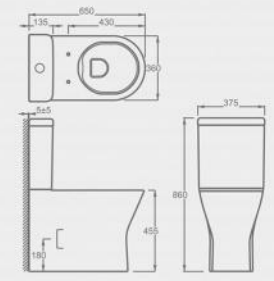

CT10702

Luxurious close-coupled Toilet suite
Comfort Height Wash-down close coupled toilet with P-trap
Flush : boxrim & wash-down
Size : 600*395*830mm

CT10406

Luxurious close-coupled Toilet suite
Standard Height Wash-down close coupled toilet with P-trap
Flush : boxrim & wash-down
Size : 600*380*780mm

CT11815

Luxurious close-coupled Toilet suite
Comfort Height Wash-down close coupled toilet with P-trap
Flush : rimless & wash-down
Size : 615*375*835mm

CT11427

Luxurious close-coupled Toilet suite
Flush: boxrim & wash-down
Size: 690*395*825m

CT11850

Luxurious close-coupled Toilet suite
Comfort Height Wash-down close coupled toilet with P-trap
Flush : rimless & wash-down
Size : 650*375*860mm

CT10701

Luxurious close-coupled Toilet suite
Standard Height Wash-down close coupled toilet with P-trap
Flush : boxrim & wash-down
Size : 600*395*760mm