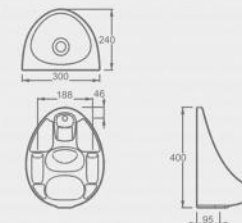

CH10603

Wall-hung WC pan
 Flush : boxrim & wash-down
 Size : 520*360*365mm

CH10827

Wall-hung WC pan
 Flush : boxrim & wash-down
 Size : 515*355*360mm

CH11830

Wall-hung WC pan
 Flush : boxrim & wash-down
 Size : 500*360*355mm

CH11025T

Wall-hung WC pan with pressure flush valve
 Flush : flush mode
 Size : 630*366*338mm

Squatting pan

CS11318

Squatting pan
Wash-down squatting pan
Size : 620*455*275mm

CS11316

Squatting pan
Squatting pan with S-trap
Size : 590*445*342mm

CS11306

Squatting pan
Wash-down squatting pan
Size : 585*450*230mm

CS11309

Squatting pan
Squatting pan with S-trap
Size : 585*450*290mm

Wall-hung urinal

UH10226

Wall-hung urinal
Economic type
Size : 300*240*400mm

UH11400

Wall-hung urinal
Economic type
Size : 395*310*510mm

UH11477

Wall-hung urinal
Economic type
Size : 360*335*575mm

UH11431

Wall-hung urinal
Auto flush
Size : 300*300*549mm

UH11432

Wall-hung urinal
Auto flush
Size : 300*300*620mm