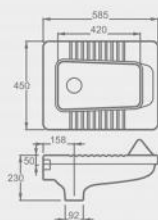

CB10506

Back-to-wall WC pan
 Flush : rimless & wash-down
 Size : 530*360*430mm

CB10701

Back-to-wall WC pan
 Flush : boxrim & wash-down
 Size : 500*360*390mm

Wall-hung WC pan

CH10104

Wall-hung WC pan
 Flush : boxrim & wash-down
 Size : 525*362*430mm

CH10603

Wall-hung WC pan
 Flush : boxrim & wash-down
 Size : 520*360*365mm

CH10827

Wall-hung WC pan
 Flush : boxrim & wash-down
 Size : 515*355*360mm

CH11830

Wall-hung WC pan
 Flush : boxrim & wash-down
 Size : 500*360*355mm

CH11025T

Wall-hung WC pan with pressure flush valve
 Flush : flush mode
 Size : 630*366*338mm

Squatting pan

CS11318

Squatting pan
Wash-down squatting pan
Size : 620*455*275mm

CS11316

Squatting pan
Squatting pan with S-trap
Size : 590*445*342mm

CS11306

Squatting pan
Wash-down squatting pan
Size : 585*450*230mm

CS11309

Squatting pan
Squatting pan with S-trap
Size : 585*450*290mm

Wall-hung urinal

UH10226

Wall-hung urinal
Economic type
Size : 300*240*400mm