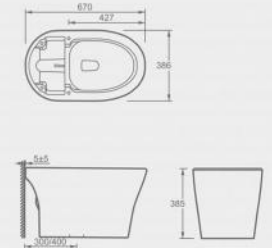

UH11400

Wall-hung urinal
Economic type
Size : 395*310*510mm

UH11477

Wall-hung urinal
Economic type
Size : 360*335*575mm

UH11431

Wall-hung urinal
Auto flush
Size : 300*300*549mm

UH11432

Wall-hung urinal
Auto flush
Size : 300*300*620mm

Independent WC pan with pressure flush valve

C11021T

Independent WC pan with pressure flush valve
Flush : siphonic Jet
Size : 686*358*381mm

C11022T

Independent WC pan with pressure flush valve
Flush : siphonic Jet
Size : 686*358*425mm

Bidet

B11427

Bidet
Size: 540x360x400mm

C10910

Smart toilet
Flush : rimless syphon
Size : 670*386*385mm

C10912

Smart toilet
 Flush : rimless syphon
 Size : 660*400*380mm

CA10908

Smart toilet
 Flush : rimless syphon
 Size : 720*414*486mm

CH10909

Wall-hung smart toilet
 Flush : rimless & wash-down
 Size : 590*368*330mm

Toilet faucet

L11438

Sink basin
 Sink: 665x538x177mm

L11441

Sink basin
 Sink: 865x538x177mm