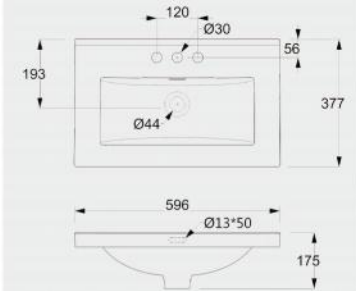

LV10117H

Bathroom vanity basin
Sink: 750x375x165mm