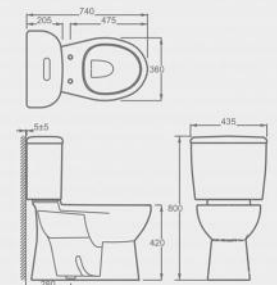

Two-piece toilet	01	CT11815C	12	CH10104	21	Smart toilet	25
CT10506C	01	CT10850C	12	CH10603	21	C10910	25
CT10603C	02	CT11860	13	CH10827	21	C10912	26
CT11751	03	CT10758	13	CH11025T	21	CA10908	27
CT10505	04	CT11830	13			CH10909	28
CT10812	05			Squatting pan	22		
CT11782	06	One-piece toilet	14	CS11318	22		
CT10202	07	CA10906	14	CS11316	22	Toilet faucet	29
CT10205	07	CA10120	14	CS11306	22	L11438	29
CT10820	07	CA10910	14	CS11309	22	L11441	29
CT10228	07					LV10115H	29
CT11402	08	Back-to-wall WC pan	15	Wall-hung urinal	23	LV10117H	29
CT10406	08	CB10406	15	UH10226	23	LV11248	30
CT11427	08	CB10506	16	UH11400	23	LV11249	30
CT10701	08	CB10603	17	UH11477	23	LV11531	30
CT10702	09	CB10106	17	UH11431	23	LV11606	30
CT11815	09	CB10208	17	UH11432	24	LV11607	31
CT11850	09	CB10701	17			L11416	31
CT10603	09	CB11815	18	Independent WC pan with pressure flush valve	24	L11419	31
CT10502	10	CB11830	18	C11021T	24		
CT10506	10	CB10228	18	C11022T	24		
CT10811	10	CB10758	18				
CT10819K	10			Bidet	24		
CT10818	11	Wall-hung WC pan	19	B11427	24		
CT10204R	11	CH10110	19				
CT10204	11	CH11830	20				
CT10210	11						
CT10819	12						
CT11430	12						

CT10603C

Luxurious close-coupled Toilet suite
 Flush: rimless & wash-down
 Size: 660x375x845mm

CT11751

Close-coupled Toilet suite
 Wash-down Close coupled toilet with S-trap
 Flush : boxrim & wash-down
 Size : 740*435*800mm

CT10505

Luxurious close-coupled Toilet suite
 Elongated wash-down close coupled toilet
 with P-trap
 Flush : rimless & wash-down
 Size : 660*380*855mm

CT10812

Luxurious close-coupled Toilet suite
 Elongated wash-down close coupled toilet
 with P-trap
 Flush : boxrim & wash-down
 Size : 665*380*840mm