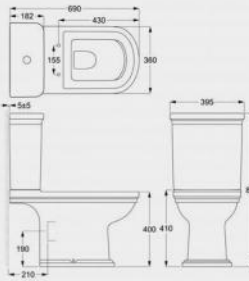

CT10228

Luxurious close-coupled Toilet suite
Standard Height Wash-down close coupled
toilet with P-trap
Flush : rimless & wash-down
Size : 595*378*765mm

CT11402

Luxurious close-coupled Toilet suite
Standard Height Wash-down close coupled toilet with P-trap
Flush : rimless & wash-down
Size : 665*390*805mm

CT10702

Luxurious close-coupled Toilet suite
Comfort Height Wash-down close coupled toilet with P-trap
Flush : boxrim & wash-down
Size : 600*395*830mm

CT10406

Luxurious close-coupled Toilet suite
Standard Height Wash-down close coupled toilet with P-trap
Flush : boxrim & wash-down
Size : 600*380*780mm

CT11815

Luxurious close-coupled Toilet suite
Comfort Height Wash-down close coupled toilet with P-trap
Flush : rimless & wash-down
Size : 615*375*835mm

CT11427

Luxurious close-coupled Toilet suite
Flush: boxrim & wash-down
Size: 690*395*825m

CT11850

Luxurious close-coupled Toilet suite
Comfort Height Wash-down close coupled toilet with P-trap
Flush : rimless & wash-down
Size : 650*375*860mm

CT10701

Luxurious close-coupled Toilet suite
Standard Height Wash-down close coupled toilet with P-trap
Flush : boxrim & wash-down
Size : 600*395*760mm