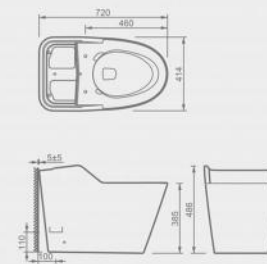

UH11400

Wall-hung urinal
Economic type
Size : 395*310*510mm

UH11477

Wall-hung urinal
Economic type
Size : 360*335*575mm

UH11431

Wall-hung urinal
Auto flush
Size : 300*300*549mm

UH11432

Wall-hung urinal
Auto flush
Size : 300*300*620mm

Independent WC pan with pressure flush valve

C11021T

Independent WC pan with pressure flush valve
Flush : siphonic Jet
Size : 686*358*381mm

C11022T

Independent WC pan with pressure flush valve
Flush : siphonic Jet
Size : 686*358*425mm

Bidet

B11427

Bidet
Size: 540x360x400mm

C10910

Smart toilet
Flush : rimless syphon
Size : 670*386*385mm

C10912

Smart toilet
 Flush : rimless syphon
 Size : 660*400*380mm

CA10908

Smart toilet
 Flush : rimless syphon
 Size : 720*414*486mm

CH10909

Wall-hung smart toilet
 Flush : rimless & wash-down
 Size : 590*368*330mm

Toilet faucet

L11438

Sink basin
 Sink: 665x538x177mm

L11441

Sink basin
 Sink: 865x538x177mm