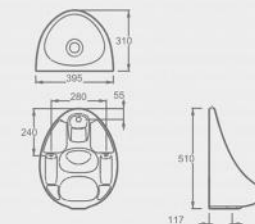

CH10603

Wall-hung WC pan
 Flush : boxrim & wash-down
 Size : 520*360*365mm

CH10827

Wall-hung WC pan
 Flush : boxrim & wash-down
 Size : 515*355*360mm

CH11830

Wall-hung WC pan
 Flush : boxrim & wash-down
 Size : 500*360*355mm

CH11025T

Wall-hung WC pan with pressure flush valve
 Flush : flush mode
 Size : 630*366*338mm

Squatting pan

CS11318

Squatting pan
Wash-down squatting pan
Size : 620*455*275mm

CS11316

Squatting pan
Squatting pan with S-trap
Size : 590*445*342mm

CS11306

Squatting pan
Wash-down squatting pan
Size : 585*450*230mm

CS11309

Squatting pan
Squatting pan with S-trap
Size : 585*450*290mm

Wall-hung urinal

UH10226

Wall-hung urinal
Economic type
Size : 300*240*400mm

UH11400

Wall-hung urinal
Economic type
Size : 395*310*510mm

UH11477

Wall-hung urinal
Economic type
Size : 360*335*575mm

UH11431

Wall-hung urinal
Auto flush
Size : 300*300*549mm

UH11432

Wall-hung urinal
Auto flush
Size : 300*300*620mm