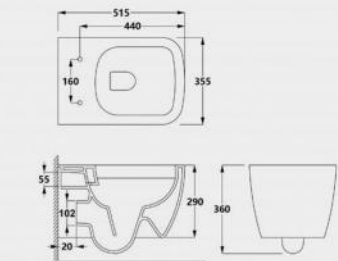

Back-to-wall WC pan

CB10603

Back-to-wall WC pan
 Flush : rimless & wash-down
 Size : 520*360*420mm

CB10106

Back-to-wall WC pan
 Flush : boxrim & wash-down
 Size : 470*360*500mm

CB10208

Back-to-wall WC pan
 Flush : boxrim & wash-down
 Size : 550*360*470mm

CB10506

Back-to-wall WC pan
 Flush : rimless & wash-down
 Size : 530*360*430mm

CB10701

Back-to-wall WC pan
 Flush : boxrim & wash-down
 Size : 500*360*390mm

Wall-hung WC pan

CH10104

Wall-hung WC pan
 Flush : boxrim & wash-down
 Size : 525*362*430mm

CH10603

Wall-hung WC pan
 Flush : boxrim & wash-down
 Size : 520*360*365mm

CH10827

Wall-hung WC pan
 Flush : boxrim & wash-down
 Size : 515*355*360mm

CH11830

Wall-hung WC pan
 Flush : boxrim & wash-down
 Size : 500*360*355mm

CH11025T

Wall-hung WC pan with pressure flush valve
 Flush : flush mode
 Size : 630*366*338mm

Squatting pan

CS11318

Squatting pan
Wash-down squatting pan
Size : 620*455*275mm

CS11316

Squatting pan
Squatting pan with S-trap
Size : 590*445*342mm