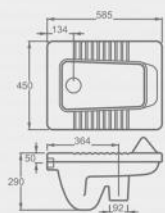

CB10506

Back-to-wall WC pan
 Flush : rimless & wash-down
 Size : 530*360*430mm

CB10701

Back-to-wall WC pan
 Flush : boxrim & wash-down
 Size : 500*360*390mm

Wall-hung WC pan

CH10104

Wall-hung WC pan
 Flush : boxrim & wash-down
 Size : 525*362*430mm

CH10603

Wall-hung WC pan
 Flush : boxrim & wash-down
 Size : 520*360*365mm

CH10827

Wall-hung WC pan
 Flush : boxrim & wash-down
 Size : 515*355*360mm

CH11830

Wall-hung WC pan
 Flush : boxrim & wash-down
 Size : 500*360*355mm

CH11025T

Wall-hung WC pan with pressure flush valve
 Flush : flush mode
 Size : 630*366*338mm

Squatting pan

CS11318

Squatting pan
Wash-down squatting pan
Size : 620*455*275mm

CS11316

Squatting pan
Squatting pan with S-trap
Size : 590*445*342mm

CS11306

Squatting pan
Wash-down squatting pan
Size : 585*450*230mm

CS11309

Squatting pan
Squatting pan with S-trap
Size : 585*450*290mm

Wall-hung urinal

UH10226

Wall-hung urinal
Economic type
Size : 300*240*400mm