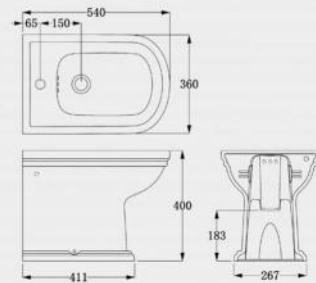

UH11400

Wall-hung urinal
Economic type
Size : 395*310*510mm

UH11477

Wall-hung urinal
Economic type
Size : 360*335*575mm

UH11431

Wall-hung urinal
Auto flush
Size : 300*300*549mm

UH11432

Wall-hung urinal
Auto flush
Size : 300*300*620mm

Independent WC pan with pressure flush valve

C11021T

Independent WC pan with pressure flush valve
Flush : siphonic Jet
Size : 686*358*381mm

C11022T

Independent WC pan with pressure flush valve
Flush : siphonic Jet
Size : 686*358*425mm

Bidet

B11427

Bidet
Size: 540x360x400mm

C10910

Smart toilet
Flush : rimless syphon
Size : 670*386*385mm

C10912

Smart toilet
 Flush : rimless syphon
 Size : 660*400*380mm

CA10908

Smart toilet
 Flush : rimless syphon
 Size : 720*414*486mm

CH10909

Wall-hung smart toilet
 Flush : rimless & wash-down
 Size : 590*368*330mm

Toilet faucet

L11438

Sink basin
 Sink: 665x538x177mm

L11441

Sink basin
 Sink: 865x538x177mm