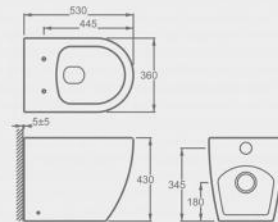

CA10120

Luxurious one-piece WC pan
 Flush : boxrim & siphon
 Size : 730*395*765mm

CA10910

Luxurious one-piece WC pan
 Flush: boxrim & wash-down
 Size:

CB10406

Back-to-wall WC pan
 Flush : boxrim & wash-down
 Size : 490*360*400mm

Back-to-wall WC pan

CB10603

Back-to-wall WC pan
 Flush : rimless & wash-down
 Size : 520*360*420mm

CB10106

Back-to-wall WC pan
 Flush : boxrim & wash-down
 Size : 470*360*500mm

CB10208

Back-to-wall WC pan
 Flush : boxrim & wash-down
 Size : 550*360*470mm

CB10506

Back-to-wall WC pan
 Flush : rimless & wash-down
 Size : 530*360*430mm

CB10701

Back-to-wall WC pan
 Flush : boxrim & wash-down
 Size : 500*360*390mm

Wall-hung WC pan

CH10104

Wall-hung WC pan
 Flush : boxrim & wash-down
 Size : 525*362*430mm

CH10603

Wall-hung WC pan
 Flush : boxrim & wash-down
 Size : 520*360*365mm

CH10827

Wall-hung WC pan
 Flush : boxrim & wash-down
 Size : 515*355*360mm

CH11830

Wall-hung WC pan
 Flush : boxrim & wash-down
 Size : 500*360*355mm