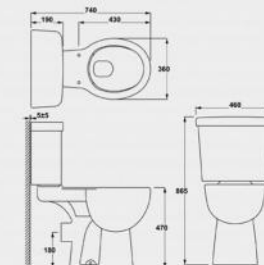

CT10603

Luxurious close-coupled Toilet suite
Elongated wash-down close coupled toilet with P-trap
Flush : rimless & wash-down
Size : 660*375*845mm

CT10502

Luxurious close-coupled Toilet suite
Elongated wash-down close coupled toilet
with P-trap
Flush : boxrim & wash-down
Size : 665*380*875mm

CT10818

Luxurious close-coupled Toilet suite
Elongated wash-down close coupled toilet
with P-trap
Flush : rimless & wash-down
Size : 660*380*850mm

CT10506

Luxurious close-coupled Toilet suite
Elongated wash-down close coupled toilet
with P-trap
Flush : rimless & wash-down
Size : 660*375*845mm

CT10204R

Luxurious close-coupled Toilet suite
Flush: rimless & wash-down
Size: 740*460*865mm

CT10811

Luxurious close-coupled Toilet suite
Elongated wash-down close coupled toilet
with P-trap
Flush : boxrim & wash-down
Size : 665*380*840mm

CT10204

Luxurious close-coupled Toilet suite
Flush: boxrim & wash-down
Size: 750*460*855mm

CT10819K

Luxurious close-coupled Toilet suite
Elongated wash-down close coupled toilet
with P-trap
Flush : rimless & wash-down
Size : 665*380*845mm