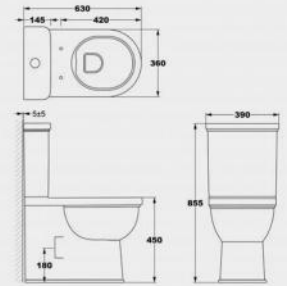

CT10204

Luxurious close-coupled Toilet suite
Flush: boxrim & wash-down
Size: 750*460*855mm

CT10819K

Luxurious close-coupled Toilet suite
Elongated wash-down close coupled toilet
with P-trap
Flush : rimless & wash-down
Size : 665*380*845mm

CT10210

Luxurious close-coupled Toilet suite
Flush: boxrim & wash-down
Size: 600*395*760mm

CT10819

Luxurious close-coupled Toilet suite
 Flush: boxrim & wash-down
 Size: 665×380×845

CT11860

Luxurious close-coupled Toilet suite
 Flush: rimless & wash-down
 Size: 740×460×865mm

CT11430

Luxurious close-coupled Toilet suite
 Flush: boxrim & wash-down
 Size: 616×360×806mm

CT10758

Luxurious close-coupled Toilet suite
 Flush: rimless & wash-down
 Size:

CT11815C

Luxurious close-coupled Toilet suite
 Flush: rimless & wash-down
 Size: 620×375×835mm

CT11830

Luxurious close-coupled Toilet suite
 Flush: rimless & wash-down
 Size: 620×360×835mm

CT10850C

Luxurious close-coupled Toilet suite
 Flush: rimless & wash-down
 Size: 650×375×860mm

CA10906

Luxurious one-piece WC pan
 Flush : boxrim & siphon
 Size : : 730*390*675mm