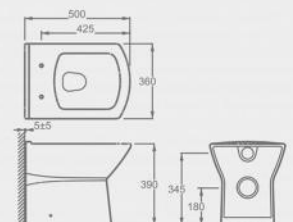

CA10120

Luxurious one-piece WC pan
 Flush : boxrim & siphon
 Size : 730*395*765mm

CA10910

Luxurious one-piece WC pan
 Flush: boxrim & wash-down
 Size:

CB10406

Back-to-wall WC pan
 Flush : boxrim & wash-down
 Size : 490*360*400mm

Back-to-wall WC pan

CB10603

Back-to-wall WC pan
 Flush : rimless & wash-down
 Size : 520*360*420mm

CB10106

Back-to-wall WC pan
 Flush : boxrim & wash-down
 Size : 470*360*500mm

CB10208

Back-to-wall WC pan
 Flush : boxrim & wash-down
 Size : 550*360*470mm

CB10506

Back-to-wall WC pan
 Flush : rimless & wash-down
 Size : 530*360*430mm

CB10701

Back-to-wall WC pan
 Flush : boxrim & wash-down
 Size : 500*360*390mm

Wall-hung WC pan

CH10104

Wall-hung WC pan
 Flush : boxrim & wash-down
 Size : 525*362*430mm

CH10603

Wall-hung WC pan
 Flush : boxrim & wash-down
 Size : 520*360*365mm

CH10827

Wall-hung WC pan
 Flush : boxrim & wash-down
 Size : 515*355*360mm

CH11830

Wall-hung WC pan
 Flush : boxrim & wash-down
 Size : 500*360*355mm