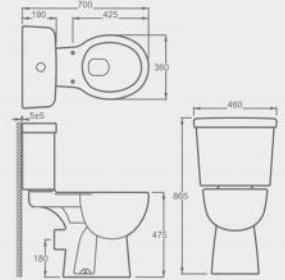

CT10505

Luxurious close-coupled Toilet suite
 Elongated wash-down close coupled toilet
 with P-trap
 Flush : rimless & wash-down
 Size : 660*380*855mm

CT10812

Luxurious close-coupled Toilet suite
 Elongated wash-down close coupled toilet
 with P-trap
 Flush : boxrim & wash-down
 Size : 665*380*840mm

CT11782

Luxurious close-coupled Toilet suite
Elongated standard Height Wash-down
close coupled toilet with P-trap
Flush : boxrim & wash-down
Size : 765*360*800mm

Two-piece toilet

CT10202

Close-coupled Toilet suite
Wash-down Close coupled toilet with P-trap
Flush : boxrim & wash-down
Size : 700*460*865mm

CT10205

Close-coupled Toilet suite
Wash-down Close coupled toilet with P-trap
Flush : boxrim & wash-down
Size : 670*390*880mm

CT10820

Close-coupled Toilet suite
Wash-down Close coupled toilet with S-trap
Flush : boxrim & wash-down
Size : 650*375*840mm

CT10228

Luxurious close-coupled Toilet suite
Standard Height Wash-down close coupled
toilet with P-trap
Flush : rimless & wash-down
Size : 595*378*765mm

CT11402

Luxurious close-coupled Toilet suite
Standard Height Wash-down close coupled toilet with P-trap
Flush : rimless & wash-down
Size : 665*390*805mm