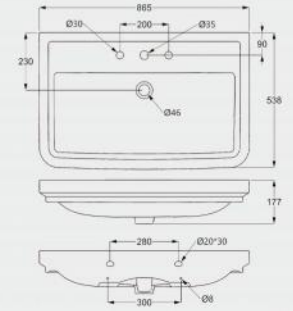

Independent WC pan with pressure flush valve

C11021T

Independent WC pan with pressure flush valve
Flush : siphonic Jet
Size : 686*358*381mm

C11022T

Independent WC pan with pressure flush valve
Flush : siphonic Jet
Size : 686*358*425mm

Bidet

B11427

Bidet
Size: 540x360x400mm

C10910

Smart toilet
Flush : rimless syphon
Size : 670*386*385mm

C10912

Smart toilet
 Flush : rimless syphon
 Size : 660*400*380mm

CA10908

Smart toilet
 Flush : rimless syphon
 Size : 720*414*486mm

CH10909

Wall-hung smart toilet
 Flush : rimless & wash-down
 Size : 590*368*330mm

Toilet faucet

L11438

Sink basin
 Sink: 665x538x177mm

L11441

Sink basin
 Sink: 865x538x177mm