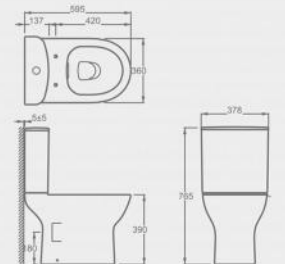

CT10205

Close-coupled Toilet suite
Wash-down Close coupled toilet with P-trap
Flush : boxrim & wash-down
Size : 670*390*880mm

CT10820

Close-coupled Toilet suite
Wash-down Close coupled toilet with S-trap
Flush : boxrim & wash-down
Size : 650*375*840mm

CT10228

Luxurious close-coupled Toilet suite
Standard Height Wash-down close coupled
toilet with P-trap
Flush : rimless & wash-down
Size : 595*378*765mm

CT11402

Luxurious close-coupled Toilet suite
Standard Height Wash-down close coupled toilet with P-trap
Flush : rimless & wash-down
Size : 665*390*805mm