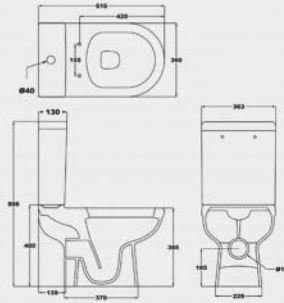

CT10204

Luxurious close-coupled Toilet suite
Flush: boxrim & wash-down
Size: 750*460*855mm

CT10819K

Luxurious close-coupled Toilet suite
Elongated wash-down close coupled toilet
with P-trap
Flush : rimless & wash-down
Size : 665*380*845mm

CT10210

Luxurious close-coupled Toilet suite
Flush: boxrim & wash-down
Size: 600*395*760mm

CT10819

Luxurious close-coupled Toilet suite
 Flush: boxrim & wash-down
 Size: 665×380×845

CT11860

Luxurious close-coupled Toilet suite
 Flush: rimless & wash-down
 Size: 740×460×865mm

CT11430

Luxurious close-coupled Toilet suite
 Flush: boxrim & wash-down
 Size: 616×360×806mm

CT10758

Luxurious close-coupled Toilet suite
 Flush: rimless & wash-down
 Size:

CT11815C

Luxurious close-coupled Toilet suite
 Flush: rimless & wash-down
 Size: 620×375×835mm

CT11830

Luxurious close-coupled Toilet suite
 Flush: rimless & wash-down
 Size: 620×360×835mm

CT10850C

Luxurious close-coupled Toilet suite
 Flush: rimless & wash-down
 Size: 650×375×860mm

CA10906

Luxurious one-piece WC pan
 Flush : boxrim & siphon
 Size : : 730*390*675mm