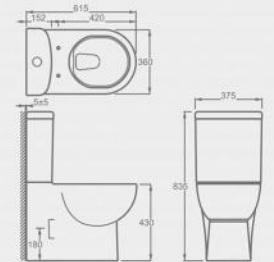

CT10228

Luxurious close-coupled Toilet suite
Standard Height Wash-down close coupled
toilet with P-trap
Flush : rimless & wash-down
Size : 595*378*765mm

CT11402

Luxurious close-coupled Toilet suite
Standard Height Wash-down close coupled toilet with P-trap
Flush : rimless & wash-down
Size : 665*390*805mm

CT10702

Luxurious close-coupled Toilet suite
Comfort Height Wash-down close coupled toilet with P-trap
Flush : boxrim & wash-down
Size : 600*395*830mm

CT10406

Luxurious close-coupled Toilet suite
Standard Height Wash-down close coupled toilet with P-trap
Flush : boxrim & wash-down
Size : 600*380*780mm

CT11815

Luxurious close-coupled Toilet suite
Comfort Height Wash-down close coupled toilet with P-trap
Flush : rimless & wash-down
Size : 615*375*835mm

CT11427

Luxurious close-coupled Toilet suite
Flush: boxrim & wash-down
Size: 690*395*825m

CT11850

Luxurious close-coupled Toilet suite
Comfort Height Wash-down close coupled toilet with P-trap
Flush : rimless & wash-down
Size : 650*375*860mm

CT10701

Luxurious close-coupled Toilet suite
Standard Height Wash-down close coupled toilet with P-trap
Flush : boxrim & wash-down
Size : 600*395*760mm