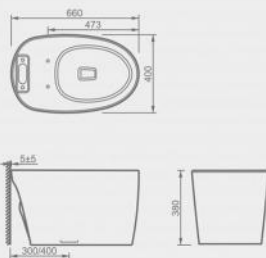

UH11400

Wall-hung urinal
Economic type
Size : 395*310*510mm

UH11477

Wall-hung urinal
Economic type
Size : 360*335*575mm

UH11431

Wall-hung urinal
Auto flush
Size : 300*300*549mm

UH11432

Wall-hung urinal
Auto flush
Size : 300*300*620mm

Independent WC pan with pressure flush valve

C11021T

Independent WC pan with pressure flush valve
Flush : siphonic Jet
Size : 686*358*381mm

C11022T

Independent WC pan with pressure flush valve
Flush : siphonic Jet
Size : 686*358*425mm

Bidet

B11427

Bidet
Size: 540x360x400mm

C10910

Smart toilet
Flush : rimless syphon
Size : 670*386*385mm

C10912

Smart toilet
 Flush : rimless syphon
 Size : 660*400*380mm

CA10908

Smart toilet
 Flush : rimless syphon
 Size : 720*414*486mm

CH10909

Wall-hung smart toilet
 Flush : rimless & wash-down
 Size : 590*368*330mm

Toilet faucet

L11438

Sink basin
 Sink: 665x538x177mm

L11441

Sink basin
 Sink: 865x538x177mm