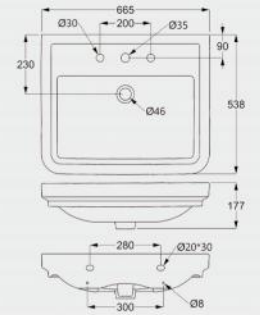

UH11400

Wall-hung urinal
Economic type
Size : 395*310*510mm

UH11477

Wall-hung urinal
Economic type
Size : 360*335*575mm

UH11431

Wall-hung urinal
Auto flush
Size : 300*300*549mm

UH11432

Wall-hung urinal
Auto flush
Size : 300*300*620mm

Independent WC pan with pressure flush valve

C11021T

Independent WC pan with pressure flush valve
Flush : siphonic Jet
Size : 686*358*381mm

C11022T

Independent WC pan with pressure flush valve
Flush : siphonic Jet
Size : 686*358*425mm

Bidet

B11427

Bidet
Size: 540x360x400mm

C10910

Smart toilet
Flush : rimless syphon
Size : 670*386*385mm

C10912

Smart toilet
 Flush : rimless syphon
 Size : 660*400*380mm

CA10908

Smart toilet
 Flush : rimless syphon
 Size : 720*414*486mm

CH10909

Wall-hung smart toilet
 Flush : rimless & wash-down
 Size : 590*368*330mm

Toilet faucet

L11438

Sink basin
 Sink: 665x538x177mm

L11441

Sink basin
 Sink: 865x538x177mm