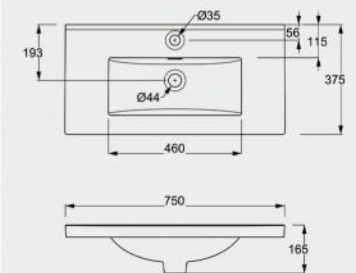

CH10909

Wall-hung smart toilet
Flush : rimless & wash-down
Size : 590*368*330mm

Toilet faucet

Sink basin
Sink: 665x538x177mm

Sink basin
Sink: 865x538x177mm

Bathroom vanity basin
Sink: 596x377x175mm

Bathroom vanity basin
Sink: 750x375x165mm