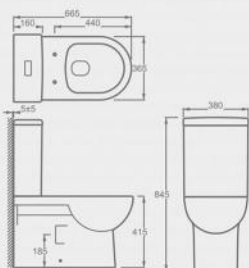

CT10818

Luxurious close-coupled Toilet suite
Elongated wash-down close coupled toilet
with P-trap
Flush : rimless & wash-down
Size : 660*380*850mm

CT10506

Luxurious close-coupled Toilet suite
Elongated wash-down close coupled toilet
with P-trap
Flush : rimless & wash-down
Size : 660*375*845mm

CT10204R

Luxurious close-coupled Toilet suite
Flush: rimless & wash-down
Size: 740*460*865mm

CT10811

Luxurious close-coupled Toilet suite
Elongated wash-down close coupled toilet
with P-trap
Flush : boxrim & wash-down
Size : 665*380*840mm

CT10204

Luxurious close-coupled Toilet suite
Flush: boxrim & wash-down
Size: 750*460*855mm

CT10819K

Luxurious close-coupled Toilet suite
Elongated wash-down close coupled toilet
with P-trap
Flush : rimless & wash-down
Size : 665*380*845mm

CT10210

Luxurious close-coupled Toilet suite
Flush: boxrim & wash-down
Size: 600*395*760mm

CT10819

Luxurious close-coupled Toilet suite
 Flush: boxrim & wash-down
 Size: 665×380×845

CT11860

Luxurious close-coupled Toilet suite
 Flush: rimless & wash-down
 Size: 740×460×865mm