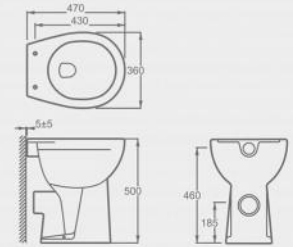

CA10120

Luxurious one-piece WC pan
 Flush : boxrim & siphon
 Size : 730*395*765mm

CA10910

Luxurious one-piece WC pan
 Flush: boxrim & wash-down
 Size:

CB10406

Back-to-wall WC pan
 Flush : boxrim & wash-down
 Size : 490*360*400mm

Back-to-wall WC pan

CB10603

Back-to-wall WC pan
 Flush : rimless & wash-down
 Size : 520*360*420mm

CB10106

Back-to-wall WC pan
 Flush : boxrim & wash-down
 Size : 470*360*500mm

CB10208

Back-to-wall WC pan
 Flush : boxrim & wash-down
 Size : 550*360*470mm

CB10506

Back-to-wall WC pan
 Flush : rimless & wash-down
 Size : 530*360*430mm

CB10701

Back-to-wall WC pan
 Flush : boxrim & wash-down
 Size : 500*360*390mm

Wall-hung WC pan

CH10104

Wall-hung WC pan
 Flush : boxrim & wash-down
 Size : 525*362*430mm

CH10603

Wall-hung WC pan
 Flush : boxrim & wash-down
 Size : 520*360*365mm

CH10827

Wall-hung WC pan
 Flush : boxrim & wash-down
 Size : 515*355*360mm

CH11830

Wall-hung WC pan
 Flush : boxrim & wash-down
 Size : 500*360*355mm