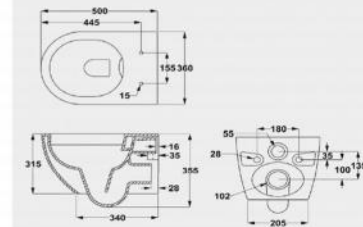

CB10506

Back-to-wall WC pan
 Flush : rimless & wash-down
 Size : 530*360*430mm

CB10701

Back-to-wall WC pan
 Flush : boxrim & wash-down
 Size : 500*360*390mm

Wall-hung WC pan

CH10104

Wall-hung WC pan
 Flush : boxrim & wash-down
 Size : 525*362*430mm

CH10603

Wall-hung WC pan
 Flush : boxrim & wash-down
 Size : 520*360*365mm

CH10827

Wall-hung WC pan
 Flush : boxrim & wash-down
 Size : 515*355*360mm

CH11830

Wall-hung WC pan
 Flush : boxrim & wash-down
 Size : 500*360*355mm

CH11025T

Wall-hung WC pan with pressure flush valve
 Flush : flush mode
 Size : 630*366*338mm

Squatting pan

CS11318

Squatting pan
Wash-down squatting pan
Size : 620*455*275mm

CS11316

Squatting pan
Squatting pan with S-trap
Size : 590*445*342mm

CS11306

Squatting pan
Wash-down squatting pan
Size : 585*450*230mm

CS11309

Squatting pan
Squatting pan with S-trap
Size : 585*450*290mm

Wall-hung urinal

UH10226

Wall-hung urinal
Economic type
Size : 300*240*400mm