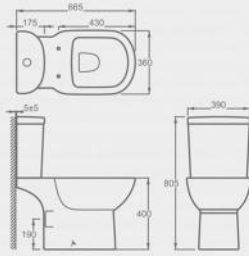

CT10205

Close-coupled Toilet suite
Wash-down Close coupled toilet with P-trap
Flush : boxrim & wash-down
Size : 670*390*880mm

CT10820

Close-coupled Toilet suite
Wash-down Close coupled toilet with S-trap
Flush : boxrim & wash-down
Size : 650*375*840mm

CT10228

Luxurious close-coupled Toilet suite
Standard Height Wash-down close coupled
toilet with P-trap
Flush : rimless & wash-down
Size : 595*378*765mm

CT11402

Luxurious close-coupled Toilet suite
Standard Height Wash-down close coupled toilet with P-trap
Flush : rimless & wash-down
Size : 665*390*805mm

CT10702

Luxurious close-coupled Toilet suite
Comfort Height Wash-down close coupled toilet with P-trap
Flush : boxrim & wash-down
Size : 600*395*830mm

CT10406

Luxurious close-coupled Toilet suite
Standard Height Wash-down close coupled toilet with P-trap
Flush : boxrim & wash-down
Size : 600*380*780mm

CT11815

Luxurious close-coupled Toilet suite
Comfort Height Wash-down close coupled toilet with P-trap
Flush : rimless & wash-down
Size : 615*375*835mm

CT11427

Luxurious close-coupled Toilet suite
Flush: boxrim & wash-down
Size: 690*395*825m