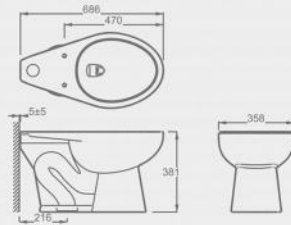

CH11025T

Wall-hung WC pan with pressure flush valve
 Flush : flush mode
 Size : 630*366*338mm

Squatting pan

CS11318

Squatting pan
Wash-down squatting pan
Size : 620*455*275mm

CS11316

Squatting pan
Squatting pan with S-trap
Size : 590*445*342mm

CS11306

Squatting pan
Wash-down squatting pan
Size : 585*450*230mm

CS11309

Squatting pan
Squatting pan with S-trap
Size : 585*450*290mm

Wall-hung urinal

UH10226

Wall-hung urinal
Economic type
Size : 300*240*400mm

UH11400

Wall-hung urinal
Economic type
Size : 395*310*510mm

UH11477

Wall-hung urinal
Economic type
Size : 360*335*575mm

UH11431

Wall-hung urinal
Auto flush
Size : 300*300*549mm

UH11432

Wall-hung urinal
Auto flush
Size : 300*300*620mm

Independent WC pan with pressure flush valve

C11021T

Independent WC pan with pressure flush valve
Flush : siphonic Jet
Size : 686*358*381mm

C11022T

Independent WC pan with pressure flush valve
Flush : siphonic Jet
Size : 686*358*425mm