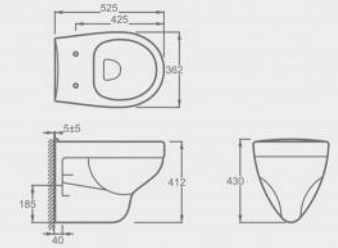

Back-to-wall WC pan

CB10603

Back-to-wall WC pan
 Flush : rimless & wash-down
 Size : 520*360*420mm

CB10106

Back-to-wall WC pan
 Flush : boxrim & wash-down
 Size : 470*360*500mm

CB10208

Back-to-wall WC pan
 Flush : boxrim & wash-down
 Size : 550*360*470mm

CB10506

Back-to-wall WC pan
 Flush : rimless & wash-down
 Size : 530*360*430mm

CB10701

Back-to-wall WC pan
 Flush : boxrim & wash-down
 Size : 500*360*390mm

Wall-hung WC pan

CH10104

Wall-hung WC pan
 Flush : boxrim & wash-down
 Size : 525*362*430mm

CH10603

Wall-hung WC pan
 Flush : boxrim & wash-down
 Size : 520*360*365mm

CH10827

Wall-hung WC pan
 Flush : boxrim & wash-down
 Size : 515*355*360mm

CH11830

Wall-hung WC pan
 Flush : boxrim & wash-down
 Size : 500*360*355mm

CH11025T

Wall-hung WC pan with pressure flush valve
 Flush : flush mode
 Size : 630*366*338mm

Squatting pan

CS11318

Squatting pan
Wash-down squatting pan
Size : 620*455*275mm

CS11316

Squatting pan
Squatting pan with S-trap
Size : 590*445*342mm