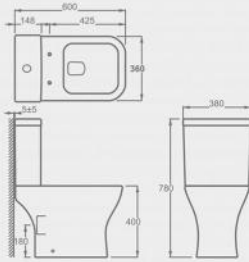

CT10228

Luxurious close-coupled Toilet suite
Standard Height Wash-down close coupled
toilet with P-trap
Flush : rimless & wash-down
Size : 595*378*765mm

CT11402

Luxurious close-coupled Toilet suite
Standard Height Wash-down close coupled toilet with P-trap
Flush : rimless & wash-down
Size : 665*390*805mm

CT10702

Luxurious close-coupled Toilet suite
Comfort Height Wash-down close coupled toilet with P-trap
Flush : boxrim & wash-down
Size : 600*395*830mm

CT10406

Luxurious close-coupled Toilet suite
Standard Height Wash-down close coupled toilet with P-trap
Flush : boxrim & wash-down
Size : 600*380*780mm