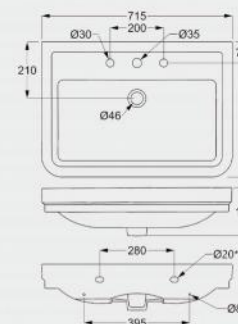

Independent WC pan with pressure flush valve

C11021T

Independent WC pan with pressure flush valve
Flush : siphonic Jet
Size : 686*358*381mm

C11022T

Independent WC pan with pressure flush valve
Flush : siphonic Jet
Size : 686*358*425mm

Bidet

B11427

Bidet
Size: 540x360x400mm

C10910

Smart toilet
Flush : rimless syphon
Size : 670*386*385mm

C10912

Smart toilet
 Flush : rimless syphon
 Size : 660*400*380mm

CA10908

Smart toilet
 Flush : rimless syphon
 Size : 720*414*486mm

CH10909

Wall-hung smart toilet
 Flush : rimless & wash-down
 Size : 590*368*330mm

Toilet faucet

L11438

Sink basin
 Sink: 665x538x177mm

L11441

Sink basin
 Sink: 865x538x177mm

LV11249

Bathroom vanity basin
Sink: 900x500x255mm

L11416

Column-mounted washbasin
Sink: 615x500x177mm

LV11531

Bathroom vanity basin
Sink: 800x475x195mm

L11419

Column-mounted washbasin
Sink: 715x500x177mm