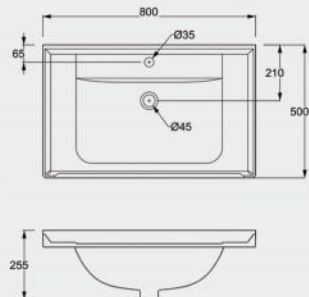

Independent WC pan with pressure flush valve

C11021T

Independent WC pan with pressure flush valve
Flush : siphonic Jet
Size : 686*358*381mm

C11022T

Independent WC pan with pressure flush valve
Flush : siphonic Jet
Size : 686*358*425mm

Bidet

B11427

Bidet
Size: 540x360x400mm

C10910

Smart toilet
Flush : rimless syphon
Size : 670*386*385mm

C10912

Smart toilet
 Flush : rimless syphon
 Size : 660*400*380mm

CA10908

Smart toilet
 Flush : rimless syphon
 Size : 720*414*486mm

CH10909

Wall-hung smart toilet
 Flush : rimless & wash-down
 Size : 590*368*330mm

Toilet faucet

L11438

Sink basin
 Sink: 665x538x177mm

L11441

Sink basin
 Sink: 865x538x177mm

LV10115H

Bathroom vanity basin
 Sink: 596x377x175mm

LV10117H

Bathroom vanity basin
 Sink: 750x375x165mm

LV11248

Bathroom vanity basin
Sink: 800x500x255mm

LV11607

Bathroom vanity basin
Sink: 695x495x202mm