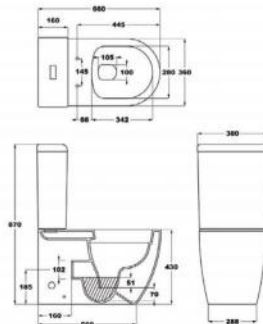

CT10603C

Luxurious close-coupled Toilet suite
 Flush: rimless & wash-down
 Size: 660x375x845mm

CT11751

Close-coupled Toilet suite
 Wash-down Close coupled toilet with S-trap
 Flush : boxrim & wash-down
 Size : 740*435*800mm

CT10505

Luxurious close-coupled Toilet suite
 Elongated wash-down close coupled toilet
 with P-trap
 Flush : rimless & wash-down
 Size : 660*380*855mm

CT10812

Luxurious close-coupled Toilet suite
 Elongated wash-down close coupled toilet
 with P-trap
 Flush : boxrim & wash-down
 Size : 665*380*840mm

CT11782

Luxurious close-coupled Toilet suite
Elongated standard Height Wash-down
close coupled toilet with P-trap
Flush : boxrim & wash-down
Size : 765*360*800mm

Two-piece toilet

CT10202

Close-coupled Toilet suite
Wash-down Close coupled toilet with P-trap
Flush : boxrim & wash-down
Size : 700*460*865mm