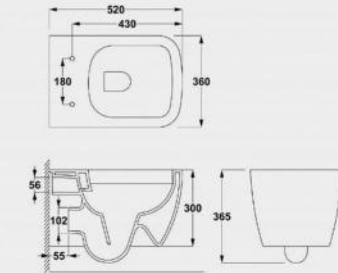

Back-to-wall WC pan

CB10603

Back-to-wall WC pan
 Flush : rimless & wash-down
 Size : 520*360*420mm

CB10106

Back-to-wall WC pan
 Flush : boxrim & wash-down
 Size : 470*360*500mm

CB10208

Back-to-wall WC pan
 Flush : boxrim & wash-down
 Size : 550*360*470mm

CB10506

Back-to-wall WC pan
 Flush : rimless & wash-down
 Size : 530*360*430mm

CB10701

Back-to-wall WC pan
 Flush : boxrim & wash-down
 Size : 500*360*390mm

Wall-hung WC pan

CH10104

Wall-hung WC pan
 Flush : boxrim & wash-down
 Size : 525*362*430mm

CH10603

Wall-hung WC pan
 Flush : boxrim & wash-down
 Size : 520*360*365mm

CH10827

Wall-hung WC pan
 Flush : boxrim & wash-down
 Size : 515*355*360mm

CH11830

Wall-hung WC pan
 Flush : boxrim & wash-down
 Size : 500*360*355mm

CH11025T

Wall-hung WC pan with pressure flush valve
 Flush : flush mode
 Size : 630*366*338mm

Squatting pan

CS11318

Squatting pan
Wash-down squatting pan
Size : 620*455*275mm

CS11316

Squatting pan
Squatting pan with S-trap
Size : 590*445*342mm