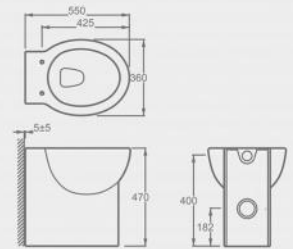

CA10120

Luxurious one-piece WC pan
 Flush : boxrim & siphon
 Size : 730*395*765mm

CA10910

Luxurious one-piece WC pan
 Flush: boxrim & wash-down
 Size:

CB10406

Back-to-wall WC pan
 Flush : boxrim & wash-down
 Size : 490*360*400mm

Back-to-wall WC pan

CB10603

Back-to-wall WC pan
 Flush : rimless & wash-down
 Size : 520*360*420mm

CB10106

Back-to-wall WC pan
 Flush : boxrim & wash-down
 Size : 470*360*500mm

CB10208

Back-to-wall WC pan
 Flush : boxrim & wash-down
 Size : 550*360*470mm

CB10506

Back-to-wall WC pan
 Flush : rimless & wash-down
 Size : 530*360*430mm

CB10701

Back-to-wall WC pan
 Flush : boxrim & wash-down
 Size : 500*360*390mm

Wall-hung WC pan

CH10104

Wall-hung WC pan
 Flush : boxrim & wash-down
 Size : 525*362*430mm

CH10603

Wall-hung WC pan
 Flush : boxrim & wash-down
 Size : 520*360*365mm

CH10827

Wall-hung WC pan
 Flush : boxrim & wash-down
 Size : 515*355*360mm

CH11830

Wall-hung WC pan
 Flush : boxrim & wash-down
 Size : 500*360*355mm