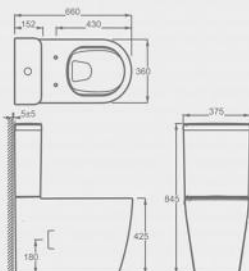

Luxurious close-coupled Toilet suite
Elongated wash-down close coupled toilet
with P-trap
Flush : rimless & wash-down
Size : 660*375*845mm

CT10204R

Luxurious close-coupled Toilet suite
Flush: rimless & wash-down
Size: 740*460*865mm