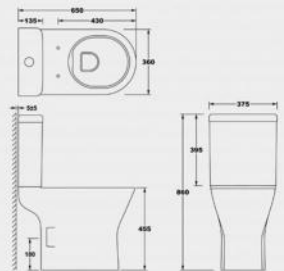

CT11430

Luxurious close-coupled Toilet suite
 Flush: boxrim & wash-down
 Size: 616×360×806mm

CT10758

Luxurious close-coupled Toilet suite
 Flush: rimless & wash-down
 Size:

CT11815C

Luxurious close-coupled Toilet suite
 Flush: rimless & wash-down
 Size: 620×375×835mm

CT11830

Luxurious close-coupled Toilet suite
 Flush: rimless & wash-down
 Size: 620×360×835mm

CT10850C

Luxurious close-coupled Toilet suite
 Flush: rimless & wash-down
 Size: 650×375×860mm

CA10906

Luxurious one-piece WC pan
 Flush : boxrim & siphon
 Size : : 730*390*675mm

CA10120

Luxurious one-piece WC pan
 Flush : boxrim & siphon
 Size : 730*395*765mm

CA10910

Luxurious one-piece WC pan
 Flush: boxrim & wash-down
 Size:

CB10406

Back-to-wall WC pan
 Flush : boxrim & wash-down
 Size : 490*360*400mm

Back-to-wall WC pan

CB10603

Back-to-wall WC pan
 Flush : rimless & wash-down
 Size : 520*360*420mm

CB10106

Back-to-wall WC pan
 Flush : boxrim & wash-down
 Size : 470*360*500mm

CB10208

Back-to-wall WC pan
 Flush : boxrim & wash-down
 Size : 550*360*470mm