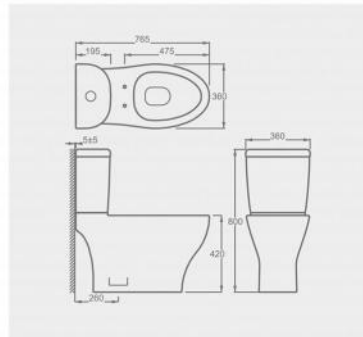

CT10603C

Luxurious close-coupled Toilet suite
 Flush: rimless & wash-down
 Size: 660x375x845mm

CT11751

Close-coupled Toilet suite
 Wash-down Close coupled toilet with S-trap
 Flush : boxrim & wash-down
 Size : 740*435*800mm

CT10505

Luxurious close-coupled Toilet suite
 Elongated wash-down close coupled toilet
 with P-trap
 Flush : rimless & wash-down
 Size : 660*380*855mm

CT10812

Luxurious close-coupled Toilet suite
 Elongated wash-down close coupled toilet
 with P-trap
 Flush : boxrim & wash-down
 Size : 665*380*840mm

CT11782

Luxurious close-coupled Toilet suite
Elongated standard Height Wash-down
close coupled toilet with P-trap
Flush : boxrim & wash-down
Size : 765*360*800mm

Two-piece toilet

CT10202

Close-coupled Toilet suite
Wash-down Close coupled toilet with P-trap
Flush : boxrim & wash-down
Size : 700*460*865mm