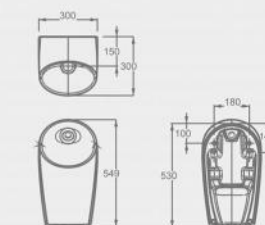

CH11025T

Wall-hung WC pan with pressure flush valve
 Flush : flush mode
 Size : 630*366*338mm

Squatting pan

CS11318

Squatting pan
Wash-down squatting pan
Size : 620*455*275mm

CS11316

Squatting pan
Squatting pan with S-trap
Size : 590*445*342mm

CS11306

Squatting pan
Wash-down squatting pan
Size : 585*450*230mm

CS11309

Squatting pan
Squatting pan with S-trap
Size : 585*450*290mm

Wall-hung urinal

UH10226

Wall-hung urinal
Economic type
Size : 300*240*400mm

UH11400

Wall-hung urinal
Economic type
Size : 395*310*510mm

UH11477

Wall-hung urinal
Economic type
Size : 360*335*575mm

UH11431

Wall-hung urinal
Auto flush
Size : 300*300*549mm

UH11432

Wall-hung urinal
Auto flush
Size : 300*300*620mm

Independent WC pan with pressure flush valve

C11021T

Independent WC pan with pressure flush valve
Flush : siphonic Jet
Size : 686*358*381mm

C11022T

Independent WC pan with pressure flush valve
Flush : siphonic Jet
Size : 686*358*425mm