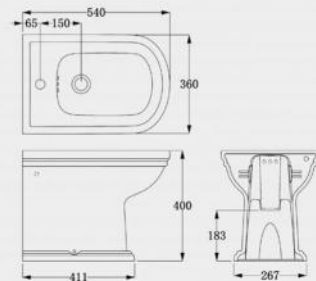

CS11309

Squatting pan  
Squatting pan with S-trap  
Size : 585\*450\*290mm

Wall-hung urinal

UH10226

Wall-hung urinal  
Economic type  
Size : 300\*240\*400mm

UH11400

Wall-hung urinal  
Economic type  
Size : 395\*310\*510mm

UH11477

Wall-hung urinal  
Economic type  
Size : 360\*335\*575mm

UH11431

Wall-hung urinal  
Auto flush  
Size : 300\*300\*549mm

Wall-hung urinal

UH11432

Wall-hung urinal  
Auto flush  
Size : 300\*300\*620mm

Independent WC pan with pressure flush valve

C11021T

Independent WC pan with pressure flush valve  
Flush : siphonic Jet  
Size : 686\*358\*381mm

C11022T

Independent WC pan with pressure flush valve  
Flush : siphonic Jet  
Size : 686\*358\*425mm

Bidet

B11427

妇洗坐便器  
尺寸: 540×360×400mm

Bidet  
Size:540×360×400mm

C10910

Smart toilet  
Flush : rimless syphon  
Size : 670\*386\*385mm

C10912

Smart toilet  
 Flush : rimless syphon  
 Size : 660\*400\*380mm