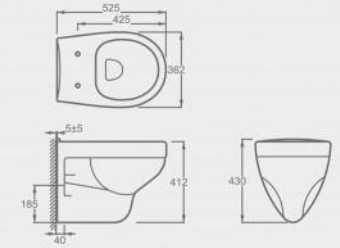

CB11830

Back-to-wall WC pan  
 Flush: rimless & wash-down  
 Size: 520×360×425mm

CB10228

Back-to-wall WC pan  
 Flush: rimless & wash-down  
 Size:

CB10758

Back-to-wall WC pan  
 Flush: rimless & wash-down  
 Size:

CH10110

Wall-hung WC pan  
 Flush: rimless & wash-down  
 Size: 525\*370\*345mm

CH11830

Wall-hung WC pan  
 Flush : boxrim & wash-down  
 Size : 500×360×355mm

Wall-hung WC pan

CH10104

Wall-hung WC pan  
 Flush : boxrim & wash-down  
 Size : 525×362×430mm

CH10603

Wall-hung WC pan  
 Flush : boxrim & wash-down  
 Size : 520×360×365mm

CH10827

Wall-hung WC pan  
 Flush : boxrim & wash-down  
 Size : 515×355×360mm

CH11025T

Wall-hung WC pan with pressure flush valve  
 Flush : flush mode  
 Size : 630×366×338mm

Squatting pan

CS11318

Squatting pan  
Wash-down squatting pan  
Size : 620\*455\*275mm

CS11316

Squatting pan  
Squatting pan with S-trap  
Size : 590\*445\*342mm

CS11306

Squatting pan  
Wash-down squatting pan  
Size : 585\*450\*230mm