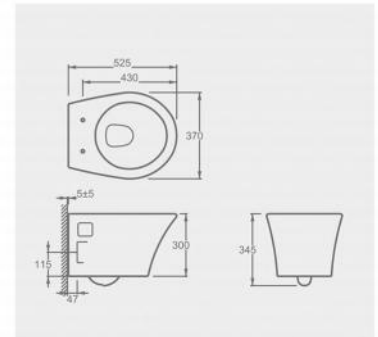

Back-to-wall WC pan  
 Flush : boxrim & wash-down  
 Size : 550\*360\*470mm

**CB10701**

Back-to-wall WC pan  
 Flush : boxrim & wash-down  
 Size : 500\*360\*390mm

Back-to-wall WC pan

CB11815

Back-to-wall WC pan  
 Flush: rimless & wash-down  
 Size: 500×360×430mm

CB11830

Back-to-wall WC pan  
 Flush: rimless & wash-down  
 Size: 520×360×425mm

CB10228

Back-to-wall WC pan  
 Flush: rimless & wash-down  
 Size:

CB10758

Back-to-wall WC pan  
 Flush: rimless & wash-down  
 Size:

CH10110

Wall-hung WC pan  
 Flush: rimless & wash-down  
 Size: 525\*370\*345mm

CH11830

Wall-hung WC pan  
 Flush : boxrim & wash-down  
 Size : 500×360×355mm

Wall-hung WC pan

CH10104

Wall-hung WC pan  
 Flush : boxrim & wash-down  
 Size : 525×362×430mm

CH10603

Wall-hung WC pan  
 Flush : boxrim & wash-down  
 Size : 520×360×365mm

CH10827

Wall-hung WC pan  
 Flush : boxrim & wash-down  
 Size : 515×355×360mm

CH11025T

Wall-hung WC pan with pressure flush valve  
 Flush : flush mode  
 Size : 630×366×338mm