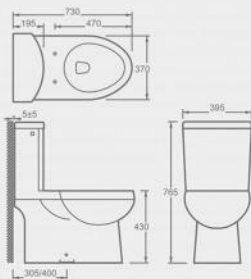

CT10850C

Luxurious close-coupled Toilet suite  
 Flush: rimless & wash-down  
 Size: 650×375×860mm

CA10906

Luxurious one-piece WC pan  
 Flush : boxrim & siphon  
 Size : : 730\*390\*675mm

CA10120

Luxurious one-piece WC pan  
 Flush : boxrim & siphon  
 Size : 730\*395\*765mm

CA10910

Luxurious one-piece WC pan  
 Flush : boxrim & wash-down  
 Size:

CB10406

Back-to-wall WC pan  
 Flush : boxrim & wash-down  
 Size : 490\*360\*400mm

**CB10506**

Back-to-wall WC pan  
 Flush : rimless & wash-down  
 Size : 530\*360\*430mm

Back-to-wall WC pan

**CB10603**

Back-to-wall WC pan  
 Flush : rimless & wash-down  
 Size : 520\*360\*420mm

**CB10106**

Back-to-wall WC pan  
 Flush : boxrim & wash-down  
 Size : 470\*360\*500mm

**CB10208**

Back-to-wall WC pan  
 Flush : boxrim & wash-down  
 Size : 550\*360\*470mm

**CB10701**

Back-to-wall WC pan  
 Flush : boxrim & wash-down  
 Size : 500\*360\*390mm

Back-to-wall WC pan

CB11815

Back-to-wall WC pan  
 Flush: rimless & wash-down  
 Size: 500×360×430mm