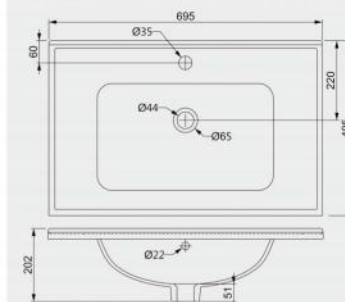

**LV10117H**

Bathroom vanity basin  
Sink: 750x375x165mm

**LV11248**

Bathroom vanity basin  
Sink: 800x500x255mm

**LV11607**

Bathroom vanity basin  
Sink: 695x495x202mm

**LV11249**

Bathroom vanity basin  
Sink: 900x500x255mm