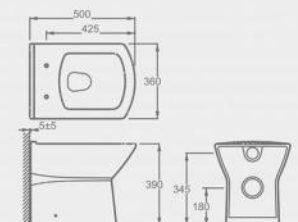

CA10910

Luxurious one-piece WC pan  
 Flush : boxrim & wash-down  
 Size:

CB10406

Back-to-wall WC pan  
 Flush : boxrim & wash-down  
 Size : 490\*360\*400mm

**CB10506**

Back-to-wall WC pan  
 Flush : rimless & wash-down  
 Size : 530\*360\*430mm

Back-to-wall WC pan

**CB10603**

Back-to-wall WC pan  
 Flush : rimless & wash-down  
 Size : 520\*360\*420mm

**CB10106**

Back-to-wall WC pan  
 Flush : boxrim & wash-down  
 Size : 470\*360\*500mm

**CB10208**

Back-to-wall WC pan  
 Flush : boxrim & wash-down  
 Size : 550\*360\*470mm

**CB10701**

Back-to-wall WC pan  
 Flush : boxrim & wash-down  
 Size : 500\*360\*390mm

Back-to-wall WC pan

CB11815

Back-to-wall WC pan  
 Flush: rimless & wash-down  
 Size: 500×360×430mm

CB11830

Back-to-wall WC pan  
 Flush: rimless & wash-down  
 Size: 520×360×425mm

CB10228

Back-to-wall WC pan  
 Flush: rimless & wash-down  
 Size:

CB10758

Back-to-wall WC pan  
 Flush: rimless & wash-down  
 Size: