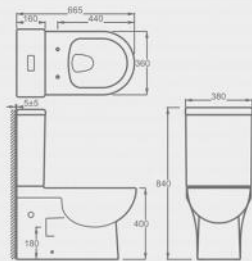

CT10818

Luxurious close-coupled Toilet suite  
Elongated wash-down close coupled toilet  
with P-trap  
Flush : rimless & wash-down  
Size : 660\*380\*850mm

CT10506

Luxurious close-coupled Toilet suite  
Elongated wash-down close coupled toilet  
with P-trap  
Flush : rimless & wash-down  
Size : 660\*375\*845mm

CT10204R

Luxurious close-coupled Toilet suite  
Flush: rimless & wash-down  
Size: 740\*460\*865mm

CT10811

Luxurious close-coupled Toilet suite  
Elongated wash-down close coupled toilet  
with P-trap  
Flush : boxrim & wash-down  
Size : 665\*380\*840mm