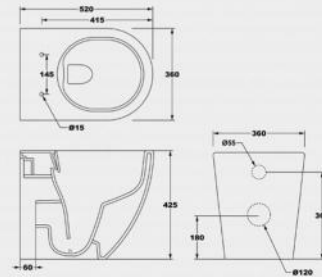

CA10910

Luxurious one-piece WC pan  
 Flush : boxrim & wash-down  
 Size:

CB10406

Back-to-wall WC pan  
 Flush : boxrim & wash-down  
 Size : 490\*360\*400mm

**CB10506**

Back-to-wall WC pan  
 Flush : rimless & wash-down  
 Size : 530\*360\*430mm

Back-to-wall WC pan

**CB10603**

Back-to-wall WC pan  
 Flush : rimless & wash-down  
 Size : 520\*360\*420mm

**CB10106**

Back-to-wall WC pan  
 Flush : boxrim & wash-down  
 Size : 470\*360\*500mm

**CB10208**

Back-to-wall WC pan  
 Flush : boxrim & wash-down  
 Size : 550\*360\*470mm

**CB10701**

Back-to-wall WC pan  
 Flush : boxrim & wash-down  
 Size : 500\*360\*390mm

Back-to-wall WC pan

CB11815

Back-to-wall WC pan  
 Flush: rimless & wash-down  
 Size: 500×360×430mm

CB11830

Back-to-wall WC pan  
 Flush: rimless & wash-down  
 Size: 520×360×425mm

CB10228

Back-to-wall WC pan  
 Flush: rimless & wash-down  
 Size:

CB10758

Back-to-wall WC pan  
 Flush: rimless & wash-down  
 Size: