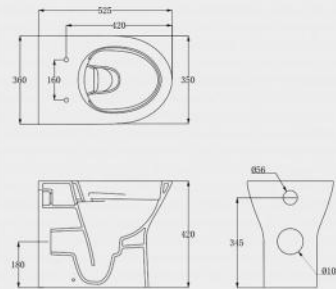

CA10910

Luxurious one-piece WC pan  
 Flush : boxrim & wash-down  
 Size:

CB10406

Back-to-wall WC pan  
 Flush : boxrim & wash-down  
 Size : 490\*360\*400mm

**CB10506**

Back-to-wall WC pan  
 Flush : rimless & wash-down  
 Size : 530\*360\*430mm

Back-to-wall WC pan

**CB10603**

Back-to-wall WC pan  
 Flush : rimless & wash-down  
 Size : 520\*360\*420mm

**CB10106**

Back-to-wall WC pan  
 Flush : boxrim & wash-down  
 Size : 470\*360\*500mm

**CB10208**

Back-to-wall WC pan  
 Flush : boxrim & wash-down  
 Size : 550\*360\*470mm

**CB10701**

Back-to-wall WC pan  
 Flush : boxrim & wash-down  
 Size : 500\*360\*390mm

Back-to-wall WC pan

CB11815

Back-to-wall WC pan  
 Flush: rimless & wash-down  
 Size: 500×360×430mm

CB11830

Back-to-wall WC pan  
 Flush: rimless & wash-down  
 Size: 520×360×425mm

CB10228

Back-to-wall WC pan  
 Flush: rimless & wash-down  
 Size:

CB10758

Back-to-wall WC pan  
 Flush: rimless & wash-down  
 Size: