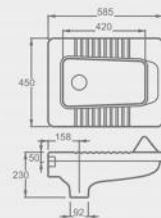

CH10110

Wall-hung WC pan  
 Flush: rimless & wash-down  
 Size: 525\*370\*345mm

CH11830

Wall-hung WC pan  
 Flush : boxrim & wash-down  
 Size : 500×360×355mm

Wall-hung WC pan

CH10104

Wall-hung WC pan  
 Flush : boxrim & wash-down  
 Size : 525×362×430mm

CH10603

Wall-hung WC pan  
 Flush : boxrim & wash-down  
 Size : 520×360×365mm

CH10827

Wall-hung WC pan  
 Flush : boxrim & wash-down  
 Size : 515×355×360mm

CH11025T

Wall-hung WC pan with pressure flush valve  
 Flush : flush mode  
 Size : 630×366×338mm

Squatting pan

CS11318

Squatting pan  
Wash-down squatting pan  
Size : 620\*455\*275mm

CS11316

Squatting pan  
Squatting pan with S-trap  
Size : 590\*445\*342mm

CS11306

Squatting pan  
Wash-down squatting pan  
Size : 585\*450\*230mm

CS11309

Squatting pan  
Squatting pan with S-trap  
Size : 585\*450\*290mm

Wall-hung urinal

UH10226

Wall-hung urinal  
Economic type  
Size : 300\*240\*400mm

UH11400

Wall-hung urinal  
Economic type  
Size : 395\*310\*510mm