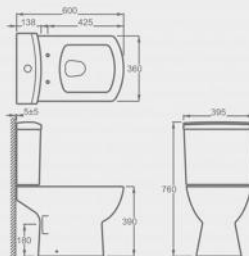

CT10702

Luxurious close-coupled Toilet suite  
Comfort Height Wash-down close coupled toilet with P-trap  
Flush : boxrim & wash-down  
Size : 600\*395\*830mm

CT10406

Luxurious close-coupled Toilet suite  
Standard Height Wash-down close coupled toilet with P-trap  
Flush : boxrim & wash-down  
Size : 600\*380\*780mm

CT11815

Luxurious close-coupled Toilet suite  
Comfort Height Wash-down close coupled toilet with P-trap  
Flush : rimless & wash-down  
Size : 615\*375\*835mm

CT11427

Luxurious close-coupled Toilet suite  
Flush: boxrim & wash-down  
Size: 690\*395\*825m

CT11850

Luxurious close-coupled Toilet suite  
Comfort Height Wash-down close coupled toilet with P-trap  
Flush : rimless & wash-down  
Size : 650\*375\*860mm

CT10701

Luxurious close-coupled Toilet suite  
Standard Height Wash-down close coupled toilet with P-trap  
Flush : boxrim & wash-down  
Size : 600\*395\*760mm