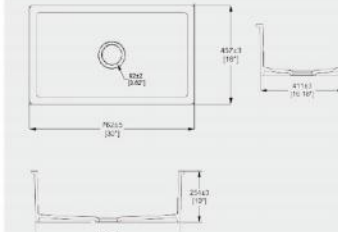

S332025U

Kitchen Sink
Sink: 838x510x254mm