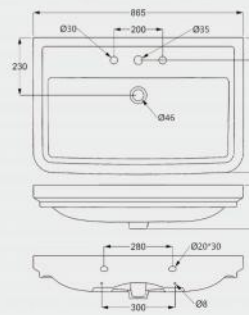

Kitchen Sink  
Sink: 756x502x254mm

Toilet faucet

**L11438**

Sink basin  
Sink: 665x538x177mm

**L11441**

Sink basin  
Sink: 865x538x177mm

**LV10115H**

Bathroom vanity basin  
Sink: 596x377x175mm