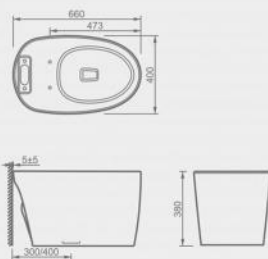

UH11477

Wall-hung urinal  
Economic type  
Size : 360\*335\*575mm

UH11431

Wall-hung urinal  
Auto flush  
Size : 300\*300\*549mm

Wall-hung urinal

UH11432

Wall-hung urinal  
Auto flush  
Size : 300\*300\*620mm

Independent WC pan with pressure flush valve

C11021T

Independent WC pan with pressure flush valve  
Flush : siphonic Jet  
Size : 686\*358\*381mm

C11022T

Independent WC pan with pressure flush valve  
Flush : siphonic Jet  
Size : 686\*358\*425mm

Bidet

B11427

妇洗坐便器  
尺寸: 540×360×400mm

Bidet  
Size:540×360×400mm

C10910

Smart toilet  
Flush : rimless syphon  
Size : 670\*386\*385mm

C10912

Smart toilet  
 Flush : rimless syphon  
 Size : 660\*400\*380mm

CA10908

Smart toilet  
 Flush : rimless syphon  
 Size : 720\*414\*486mm

CH10909

Wall-hung smart toilet  
 Flush : rimless & wash-down  
 Size : 590\*368\*330mm

S332014H

Kitchen Sink  
 Sink: 838x510x254mm