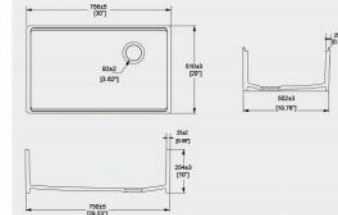

Bidet

B11427

妇洗坐便器  
尺寸: 540×360×400mm

Bidet  
Size:540×360×400mm

C10910

Smart toilet  
Flush : rimless syphon  
Size : 670\*386\*385mm

C10912

Smart toilet  
 Flush : rimless syphon  
 Size : 660\*400\*380mm

CA10908

Smart toilet  
 Flush : rimless syphon  
 Size : 720\*414\*486mm

CH10909

Wall-hung smart toilet  
 Flush : rimless & wash-down  
 Size : 590\*368\*330mm

S332014H

Kitchen Sink  
 Sink: 838x510x254mm

**S12132**

Kitchen Sink  
Sink: 832x502x251mm

**S332014**

Kitchen Sink  
Sink: 838x510x254mm

**S12156**

Kitchen Sink  
Sink: 756x502x492mm

**S302025U**

Kitchen Sink  
Sink: 756x510x251mm