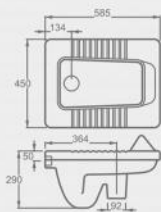

CH10110

Wall-hung WC pan  
 Flush: rimless & wash-down  
 Size: 525\*370\*345mm

CH11830

Wall-hung WC pan  
 Flush : boxrim & wash-down  
 Size : 500×360×355mm

Wall-hung WC pan

CH10104

Wall-hung WC pan  
 Flush : boxrim & wash-down  
 Size : 525×362×430mm

CH10603

Wall-hung WC pan  
 Flush : boxrim & wash-down  
 Size : 520×360×365mm

CH10827

Wall-hung WC pan  
 Flush : boxrim & wash-down  
 Size : 515×355×360mm

CH11025T

Wall-hung WC pan with pressure flush valve  
 Flush : flush mode  
 Size : 630×366×338mm

Squatting pan

CS11318

Squatting pan  
Wash-down squatting pan  
Size : 620\*455\*275mm

CS11316

Squatting pan  
Squatting pan with S-trap  
Size : 590\*445\*342mm

CS11306

Squatting pan  
Wash-down squatting pan  
Size : 585\*450\*230mm

CS11309

Squatting pan  
Squatting pan with S-trap  
Size : 585\*450\*290mm

Wall-hung urinal

UH10226

Wall-hung urinal  
Economic type  
Size : 300\*240\*400mm

UH11400

Wall-hung urinal  
Economic type  
Size : 395\*310\*510mm