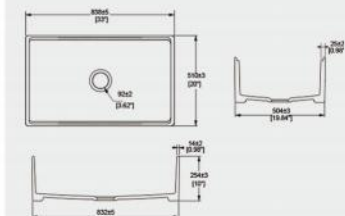

**S332025**

Kitchen Sink  
Sink: 838x510x251mm

**S12183**

Kitchen Sink  
Sink: 756x510x254mm

**S302025**

Kitchen Sink  
Sink: 756x510x254mm

**S332014H**

Kitchen Sink  
Sink: 838x510x254mm