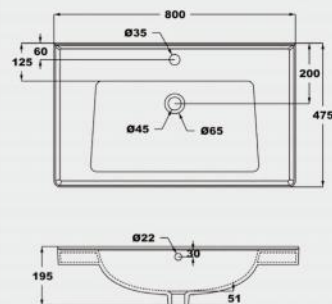

L11419

Column-mounted washbasin
Sink: 715x500x177mm