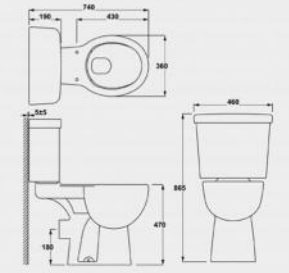

CT10603

Luxurious close-coupled Toilet suite  
Elongated wash-down close coupled toilet with P-trap  
Flush : rimless & wash-down  
Size : 660\*375\*845mm

CT10502

Luxurious close-coupled Toilet suite  
Elongated wash-down close coupled toilet  
with P-trap  
Flush : boxrim & wash-down  
Size : 665\*380\*875mm

CT10818

Luxurious close-coupled Toilet suite  
Elongated wash-down close coupled toilet  
with P-trap  
Flush : rimless & wash-down  
Size : 660\*380\*850mm

CT10506

Luxurious close-coupled Toilet suite  
Elongated wash-down close coupled toilet  
with P-trap  
Flush : rimless & wash-down  
Size : 660\*375\*845mm

CT10204R

Luxurious close-coupled Toilet suite  
Flush: rimless & wash-down  
Size: 740\*460\*865mm

CT10811

Luxurious close-coupled Toilet suite  
Elongated wash-down close coupled toilet  
with P-trap  
Flush : boxrim & wash-down  
Size : 665\*380\*840mm

CT10204

Luxurious close-coupled Toilet suite  
Flush: boxrim & wash-down  
Size: 750\*460\*855mm

CT10819K

Luxurious close-coupled Toilet suite  
Elongated wash-down close coupled toilet  
with P-trap  
Flush : rimless & wash-down  
Size : 665\*380\*845mm