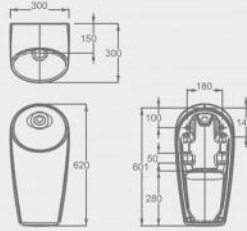

Squatting pan

CS11318

Squatting pan  
Wash-down squatting pan  
Size : 620\*455\*275mm

CS11316

Squatting pan  
Squatting pan with S-trap  
Size : 590\*445\*342mm

CS11306

Squatting pan  
Wash-down squatting pan  
Size : 585\*450\*230mm

CS11309

Squatting pan  
Squatting pan with S-trap  
Size : 585\*450\*290mm

Wall-hung urinal

UH10226

Wall-hung urinal  
Economic type  
Size : 300\*240\*400mm

UH11400

Wall-hung urinal  
Economic type  
Size : 395\*310\*510mm

UH11477

Wall-hung urinal  
Economic type  
Size : 360\*335\*575mm

UH11431

Wall-hung urinal  
Auto flush  
Size : 300\*300\*549mm

Wall-hung urinal

UH11432

Wall-hung urinal  
Auto flush  
Size : 300\*300\*620mm

Independent WC pan with pressure flush valve

C11021T

Independent WC pan with pressure flush valve  
Flush : siphonic Jet  
Size : 686\*358\*381mm

C11022T

Independent WC pan with pressure flush valve  
Flush : siphonic Jet  
Size : 686\*358\*425mm