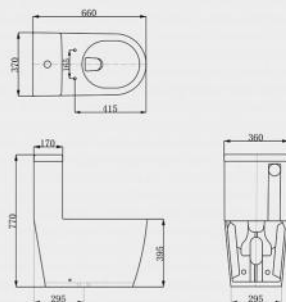

CT10850C

Luxurious close-coupled Toilet suite  
 Flush: rimless & wash-down  
 Size: 650×375×860mm

CA10906

Luxurious one-piece WC pan  
 Flush : boxrim & siphon  
 Size : : 730\*390\*675mm

CA10120

Luxurious one-piece WC pan  
 Flush : boxrim & siphon  
 Size : 730\*395\*765mm

CA10910

Luxurious one-piece WC pan  
 Flush : boxrim & wash-down  
 Size:

CB10406

Back-to-wall WC pan  
 Flush : boxrim & wash-down  
 Size : 490\*360\*400mm

**CB10506**

Back-to-wall WC pan  
 Flush : rimless & wash-down  
 Size : 530\*360\*430mm

Back-to-wall WC pan

**CB10603**

Back-to-wall WC pan  
 Flush : rimless & wash-down  
 Size : 520\*360\*420mm

**CB10106**

Back-to-wall WC pan  
 Flush : boxrim & wash-down  
 Size : 470\*360\*500mm

**CB10208**

Back-to-wall WC pan  
 Flush : boxrim & wash-down  
 Size : 550\*360\*470mm

**CB10701**

Back-to-wall WC pan  
 Flush : boxrim & wash-down  
 Size : 500\*360\*390mm

Back-to-wall WC pan

CB11815

Back-to-wall WC pan  
 Flush: rimless & wash-down  
 Size: 500×360×430mm