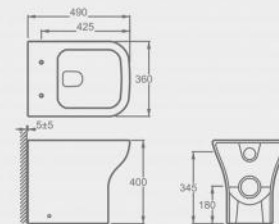

CT10850C

Luxurious close-coupled Toilet suite  
 Flush: rimless & wash-down  
 Size: 650×375×860mm

CA10906

Luxurious one-piece WC pan  
 Flush : boxrim & siphon  
 Size : : 730\*390\*675mm

CA10120

Luxurious one-piece WC pan  
 Flush : boxrim & siphon  
 Size : 730\*395\*765mm

CA10910

Luxurious one-piece WC pan  
 Flush : boxrim & wash-down  
 Size:

CB10406

Back-to-wall WC pan  
 Flush : boxrim & wash-down  
 Size : 490\*360\*400mm

**CB10506**

Back-to-wall WC pan  
 Flush : rimless & wash-down  
 Size : 530\*360\*430mm

Back-to-wall WC pan

**CB10603**

Back-to-wall WC pan  
 Flush : rimless & wash-down  
 Size : 520\*360\*420mm

**CB10106**

Back-to-wall WC pan  
 Flush : boxrim & wash-down  
 Size : 470\*360\*500mm

**CB10208**