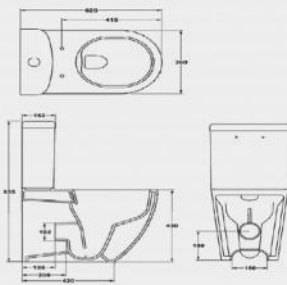

CT10758

Luxurious close-coupled Toilet suite  
 Flush: rimless & wash-down  
 Size:

CT11815C

Luxurious close-coupled Toilet suite  
 Flush: rimless & wash-down  
 Size: 620×375×835mm

CT11830

Luxurious close-coupled Toilet suite  
 Flush: rimless & wash-down  
 Size: 620×360×835mm

CT10850C

Luxurious close-coupled Toilet suite  
 Flush: rimless & wash-down  
 Size: 650×375×860mm

CA10906

Luxurious one-piece WC pan  
 Flush : boxrim & siphon  
 Size : : 730\*390\*675mm

CA10120

Luxurious one-piece WC pan  
 Flush : boxrim & siphon  
 Size : 730\*395\*765mm

CA10910

Luxurious one-piece WC pan  
 Flush : boxrim & wash-down  
 Size:

CB10406

Back-to-wall WC pan  
 Flush : boxrim & wash-down  
 Size : 490\*360\*400mm

**CB10506**

Back-to-wall WC pan  
 Flush : rimless & wash-down  
 Size : 530\*360\*430mm