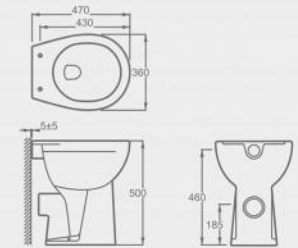

CA10910

Luxurious one-piece WC pan  
 Flush : boxrim & wash-down  
 Size:

CB10406

Back-to-wall WC pan  
 Flush : boxrim & wash-down  
 Size : 490\*360\*400mm

**CB10506**

Back-to-wall WC pan  
 Flush : rimless & wash-down  
 Size : 530\*360\*430mm

Back-to-wall WC pan

**CB10603**

Back-to-wall WC pan  
 Flush : rimless & wash-down  
 Size : 520\*360\*420mm

**CB10106**

Back-to-wall WC pan  
 Flush : boxrim & wash-down  
 Size : 470\*360\*500mm

**CB10208**

Back-to-wall WC pan  
 Flush : boxrim & wash-down  
 Size : 550\*360\*470mm

**CB10701**

Back-to-wall WC pan  
 Flush : boxrim & wash-down  
 Size : 500\*360\*390mm

Back-to-wall WC pan

CB11815

Back-to-wall WC pan  
 Flush: rimless & wash-down  
 Size: 500×360×430mm

CB11830

Back-to-wall WC pan  
 Flush: rimless & wash-down  
 Size: 520×360×425mm

CB10228

Back-to-wall WC pan  
 Flush: rimless & wash-down  
 Size:

CB10758

Back-to-wall WC pan  
 Flush: rimless & wash-down  
 Size: