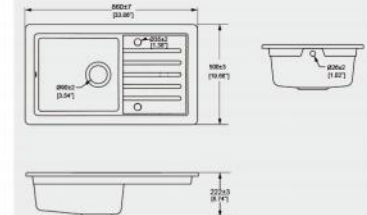

S332025E

Kitchen Sink
Sink: 838x510x254mm