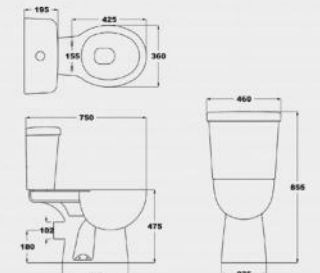

CT10204R

Luxurious close-coupled Toilet suite  
Flush: rimless & wash-down  
Size: 740\*460\*865mm

CT10811

Luxurious close-coupled Toilet suite  
Elongated wash-down close coupled toilet  
with P-trap  
Flush : boxrim & wash-down  
Size : 665\*380\*840mm

CT10204

Luxurious close-coupled Toilet suite  
Flush: boxrim & wash-down  
Size: 750\*460\*855mm

CT10819K

Luxurious close-coupled Toilet suite  
Elongated wash-down close coupled toilet  
with P-trap  
Flush : rimless & wash-down  
Size : 665\*380\*845mm