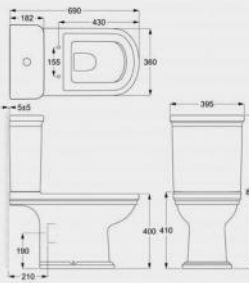

CT10228

Luxurious close-coupled Toilet suite  
Standard Height Wash-down close coupled  
toilet with P-trap  
Flush : rimless & wash-down  
Size : 595\*378\*765mm

CT11402

Luxurious close-coupled Toilet suite  
Standard Height Wash-down close coupled toilet with P-trap  
Flush : rimless & wash-down  
Size : 665\*390\*805mm

CT10702

Luxurious close-coupled Toilet suite  
Comfort Height Wash-down close coupled toilet with P-trap  
Flush : boxrim & wash-down  
Size : 600\*395\*830mm

CT10406

Luxurious close-coupled Toilet suite  
Standard Height Wash-down close coupled toilet with P-trap  
Flush : boxrim & wash-down  
Size : 600\*380\*780mm

CT11815

Luxurious close-coupled Toilet suite  
Comfort Height Wash-down close coupled toilet with P-trap  
Flush : rimless & wash-down  
Size : 615\*375\*835mm

CT11427

Luxurious close-coupled Toilet suite  
Flush: boxrim & wash-down  
Size: 690\*395\*825m