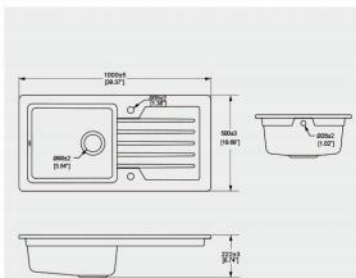

S332025K

Kitchen Sink
Sink: 838x510x254mm