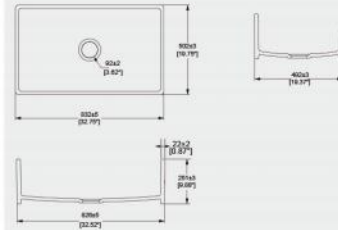

S332014

Kitchen Sink
Sink: 838x510x254mm