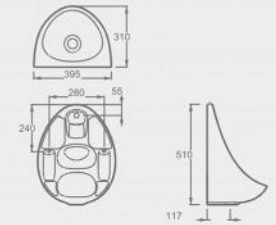

CH10603

Wall-hung WC pan  
 Flush : boxrim & wash-down  
 Size : 520×360×365mm

CH10827

Wall-hung WC pan  
 Flush : boxrim & wash-down  
 Size : 515×355×360mm

CH11025T

Wall-hung WC pan with pressure flush valve  
 Flush : flush mode  
 Size : 630×366×338mm

Squatting pan

CS11318

Squatting pan  
Wash-down squatting pan  
Size : 620\*455\*275mm

CS11316

Squatting pan  
Squatting pan with S-trap  
Size : 590\*445\*342mm

CS11306

Squatting pan  
Wash-down squatting pan  
Size : 585\*450\*230mm

CS11309

Squatting pan  
Squatting pan with S-trap  
Size : 585\*450\*290mm

Wall-hung urinal

UH10226

Wall-hung urinal  
Economic type  
Size : 300\*240\*400mm

UH11400

Wall-hung urinal  
Economic type  
Size : 395\*310\*510mm

UH11477

Wall-hung urinal  
Economic type  
Size : 360\*335\*575mm

UH11431

Wall-hung urinal  
Auto flush  
Size : 300\*300\*549mm

Wall-hung urinal

UH11432

Wall-hung urinal  
Auto flush  
Size : 300\*300\*620mm