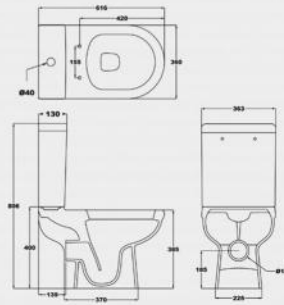

Two-piece toilet

CT11860

Luxurious close-coupled Toilet suite  
 Flush: rimless & wash-down  
 Size: 740×460×865mm

CT11430

Luxurious close-coupled Toilet suite  
 Flush: boxrim & wash-down  
 Size: 616×360×806mm

CT10758

Luxurious close-coupled Toilet suite  
 Flush: rimless & wash-down  
 Size:

CT11815C

Luxurious close-coupled Toilet suite  
 Flush: rimless & wash-down  
 Size: 620×375×835mm

CT11830

Luxurious close-coupled Toilet suite  
 Flush: rimless & wash-down  
 Size: 620×360×835mm

CT10850C

Luxurious close-coupled Toilet suite  
 Flush: rimless & wash-down  
 Size: 650×375×860mm

CA10906

Luxurious one-piece WC pan  
 Flush : boxrim & siphon  
 Size : : 730\*390\*675mm

CA10120

Luxurious one-piece WC pan  
 Flush : boxrim & siphon  
 Size : 730\*395\*765mm

CA10910

Luxurious one-piece WC pan  
 Flush : boxrim & wash-down  
 Size:

CB10406

Back-to-wall WC pan  
 Flush : boxrim & wash-down  
 Size : 490\*360\*400mm

**CB10506**

Back-to-wall WC pan  
 Flush : rimless & wash-down  
 Size : 530\*360\*430mm