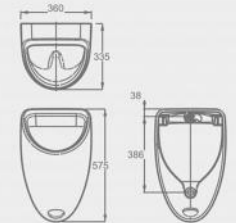

Squatting pan

CS11318

Squatting pan  
Wash-down squatting pan  
Size : 620\*455\*275mm

CS11316

Squatting pan  
Squatting pan with S-trap  
Size : 590\*445\*342mm

CS11306

Squatting pan  
Wash-down squatting pan  
Size : 585\*450\*230mm

CS11309

Squatting pan  
Squatting pan with S-trap  
Size : 585\*450\*290mm

Wall-hung urinal

UH10226

Wall-hung urinal  
Economic type  
Size : 300\*240\*400mm

UH11400

Wall-hung urinal  
Economic type  
Size : 395\*310\*510mm

UH11477

Wall-hung urinal  
Economic type  
Size : 360\*335\*575mm

UH11431

Wall-hung urinal  
Auto flush  
Size : 300\*300\*549mm

Wall-hung urinal

UH11432

Wall-hung urinal  
Auto flush  
Size : 300\*300\*620mm

Independent WC pan with pressure flush valve

C11021T

Independent WC pan with pressure flush valve  
Flush : siphonic Jet  
Size : 686\*358\*381mm

C11022T

Independent WC pan with pressure flush valve  
Flush : siphonic Jet  
Size : 686\*358\*425mm