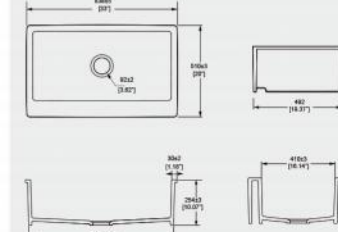

**S12132**

Kitchen Sink  
Sink: 832x502x251mm

**S332014**

Kitchen Sink  
Sink: 838x510x254mm

**S12156**

Kitchen Sink  
Sink: 756x502x492mm

**S302025U**

Kitchen Sink  
Sink: 756x510x251mm

**S12162**

Kitchen Sink  
Sink: 762x457x254mm

**S332025U**

Kitchen Sink  
Sink: 838x510x254mm

**S242014**

Kitchen Sink  
Sink: 610x510x254mm

**S332018P**

Kitchen Sink  
Sink: 838x510x254mm

**S332025**

Kitchen Sink  
Sink: 838x510x251mm

**S12183**

Kitchen Sink  
Sink: 756x510x254mm

**S302025**

Kitchen Sink  
Sink: 756x510x254mm

**S332014H**

Kitchen Sink  
Sink: 838x510x254mm