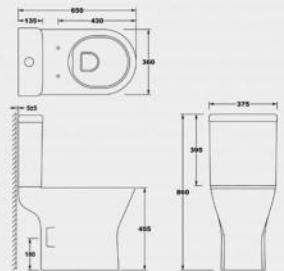

CT10758

Luxurious close-coupled Toilet suite  
 Flush: rimless & wash-down  
 Size:

CT11815C

Luxurious close-coupled Toilet suite  
 Flush: rimless & wash-down  
 Size: 620×375×835mm

CT11830

Luxurious close-coupled Toilet suite  
 Flush: rimless & wash-down  
 Size: 620×360×835mm

CT10850C

Luxurious close-coupled Toilet suite  
 Flush: rimless & wash-down  
 Size: 650×375×860mm

CA10906

Luxurious one-piece WC pan  
 Flush : boxrim & siphon  
 Size : : 730\*390\*675mm

CA10120

Luxurious one-piece WC pan  
 Flush : boxrim & siphon  
 Size : 730\*395\*765mm

CA10910

Luxurious one-piece WC pan  
 Flush : boxrim & wash-down  
 Size:

CB10406

Back-to-wall WC pan  
 Flush : boxrim & wash-down  
 Size : 490\*360\*400mm

**CB10506**

Back-to-wall WC pan  
 Flush : rimless & wash-down  
 Size : 530\*360\*430mm