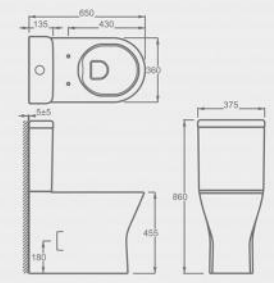

Luxurious close-coupled Toilet suite
Comfort Height Wash-down close coupled toilet with P-trap
Flush : rimless & wash-down
Size : 650*375*860mm

CT10701