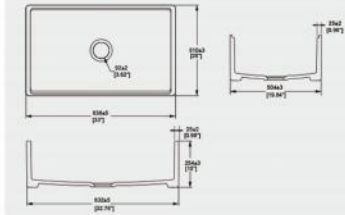

S302025

Kitchen Sink
Sink: 756x510x254mm