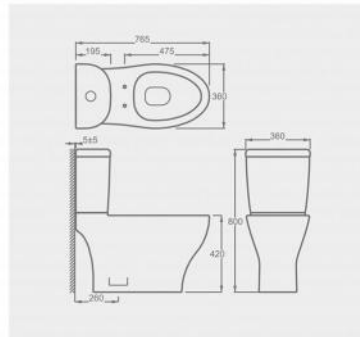

Luxurious close-coupled Toilet suite
Elongated standard Height Wash-down
close coupled toilet with P-trap
Flush : boxrim & wash-down
Size : 765*360*800mm