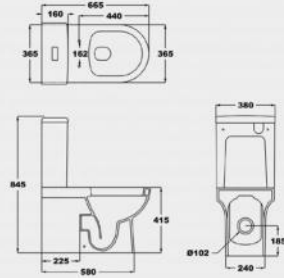

CT10210

Luxurious close-coupled Toilet suite  
Flush: boxrim & wash-down  
Size: 600\*395\*760mm

Two-piece toilet

CT10819

Luxurious close-coupled Toilet suite  
 Flush: boxrim & wash-down  
 Size: 665×380×845

Two-piece toilet

CT11860

Luxurious close-coupled Toilet suite  
 Flush: rimless & wash-down  
 Size: 740×460×865mm

CT11430

Luxurious close-coupled Toilet suite  
 Flush: boxrim & wash-down  
 Size: 616×360×806mm