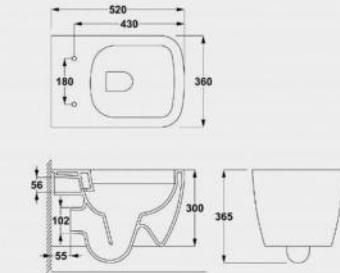

Back-to-wall WC pan  
 Flush : boxrim & wash-down  
 Size : 550\*360\*470mm

**CB10701**

Back-to-wall WC pan  
 Flush : boxrim & wash-down  
 Size : 500\*360\*390mm

Back-to-wall WC pan

CB11815

Back-to-wall WC pan  
 Flush: rimless & wash-down  
 Size: 500×360×430mm

CB11830

Back-to-wall WC pan  
 Flush: rimless & wash-down  
 Size: 520×360×425mm

CB10228

Back-to-wall WC pan  
 Flush: rimless & wash-down  
 Size:

CB10758

Back-to-wall WC pan  
 Flush: rimless & wash-down  
 Size:

CH10110

Wall-hung WC pan  
 Flush: rimless & wash-down  
 Size: 525\*370\*345mm

CH11830

Wall-hung WC pan  
 Flush : boxrim & wash-down  
 Size : 500×360×355mm

Wall-hung WC pan

CH10104

Wall-hung WC pan  
 Flush : boxrim & wash-down  
 Size : 525×362×430mm

CH10603

Wall-hung WC pan  
 Flush : boxrim & wash-down  
 Size : 520×360×365mm

CH10827

Wall-hung WC pan  
 Flush : boxrim & wash-down  
 Size : 515×355×360mm

CH11025T

Wall-hung WC pan with pressure flush valve  
 Flush : flush mode  
 Size : 630×366×338mm