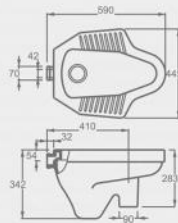

CH10603

Wall-hung WC pan  
 Flush : boxrim & wash-down  
 Size : 520×360×365mm

CH10827

Wall-hung WC pan  
 Flush : boxrim & wash-down  
 Size : 515×355×360mm

CH11025T

Wall-hung WC pan with pressure flush valve  
 Flush : flush mode  
 Size : 630×366×338mm

Squatting pan

CS11318

Squatting pan  
Wash-down squatting pan  
Size : 620\*455\*275mm

CS11316

Squatting pan  
Squatting pan with S-trap  
Size : 590\*445\*342mm

CS11306

Squatting pan  
Wash-down squatting pan  
Size : 585\*450\*230mm

CS11309

Squatting pan  
Squatting pan with S-trap  
Size : 585\*450\*290mm

Wall-hung urinal

UH10226

Wall-hung urinal  
Economic type  
Size : 300\*240\*400mm

UH11400

Wall-hung urinal  
Economic type  
Size : 395\*310\*510mm