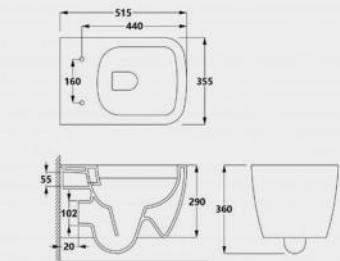

Back-to-wall WC pan  
 Flush : boxrim & wash-down  
 Size : 550\*360\*470mm

**CB10701**

Back-to-wall WC pan  
 Flush : boxrim & wash-down  
 Size : 500\*360\*390mm

Back-to-wall WC pan

CB11815

Back-to-wall WC pan  
 Flush: rimless & wash-down  
 Size: 500×360×430mm

CB11830

Back-to-wall WC pan  
 Flush: rimless & wash-down  
 Size: 520×360×425mm

CB10228

Back-to-wall WC pan  
 Flush: rimless & wash-down  
 Size:

CB10758

Back-to-wall WC pan  
 Flush: rimless & wash-down  
 Size:

CH10110

Wall-hung WC pan  
 Flush: rimless & wash-down  
 Size: 525\*370\*345mm

CH11830

Wall-hung WC pan  
 Flush : boxrim & wash-down  
 Size : 500×360×355mm

Wall-hung WC pan

CH10104

Wall-hung WC pan  
 Flush : boxrim & wash-down  
 Size : 525×362×430mm

CH10603

Wall-hung WC pan  
 Flush : boxrim & wash-down  
 Size : 520×360×365mm

CH10827

Wall-hung WC pan  
 Flush : boxrim & wash-down  
 Size : 515×355×360mm

CH11025T

Wall-hung WC pan with pressure flush valve  
 Flush : flush mode  
 Size : 630×366×338mm