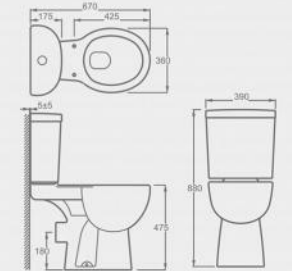

CT11782

Luxurious close-coupled Toilet suite  
Elongated standard Height Wash-down  
close coupled toilet with P-trap  
Flush : boxrim & wash-down  
Size : 765\*360\*800mm

Two-piece toilet

CT10202

Close-coupled Toilet suite  
Wash-down Close coupled toilet with P-trap  
Flush : boxrim & wash-down  
Size : 700\*460\*865mm

CT10205

Close-coupled Toilet suite  
Wash-down Close coupled toilet with P-trap  
Flush : boxrim & wash-down  
Size : 670\*390\*880mm

CT10820

Close-coupled Toilet suite  
Wash-down Close coupled toilet with S-trap  
Flush : boxrim & wash-down  
Size : 650\*375\*840mm

CT10228

Luxurious close-coupled Toilet suite  
Standard Height Wash-down close coupled  
toilet with P-trap  
Flush : rimless & wash-down  
Size : 595\*378\*765mm

CT11402

Luxurious close-coupled Toilet suite  
Standard Height Wash-down close coupled toilet with P-trap  
Flush : rimless & wash-down  
Size : 665\*390\*805mm