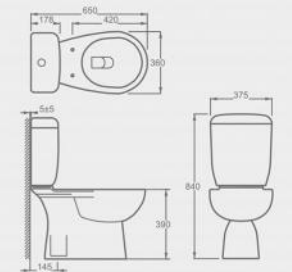

CT11782

Luxurious close-coupled Toilet suite  
Elongated standard Height Wash-down  
close coupled toilet with P-trap  
Flush : boxrim & wash-down  
Size : 765\*360\*800mm

Two-piece toilet

CT10202

Close-coupled Toilet suite  
Wash-down Close coupled toilet with P-trap  
Flush : boxrim & wash-down  
Size : 700\*460\*865mm

CT10205

Close-coupled Toilet suite  
Wash-down Close coupled toilet with P-trap  
Flush : boxrim & wash-down  
Size : 670\*390\*880mm

CT10820

Close-coupled Toilet suite  
Wash-down Close coupled toilet with S-trap  
Flush : boxrim & wash-down  
Size : 650\*375\*840mm