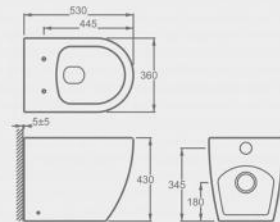

CA10910

Luxurious one-piece WC pan  
 Flush : boxrim & wash-down  
 Size:

CB10406

Back-to-wall WC pan  
 Flush : boxrim & wash-down  
 Size : 490\*360\*400mm

**CB10506**

Back-to-wall WC pan  
 Flush : rimless & wash-down  
 Size : 530\*360\*430mm

Back-to-wall WC pan

**CB10603**

Back-to-wall WC pan  
 Flush : rimless & wash-down  
 Size : 520\*360\*420mm

**CB10106**

Back-to-wall WC pan  
 Flush : boxrim & wash-down  
 Size : 470\*360\*500mm

**CB10208**