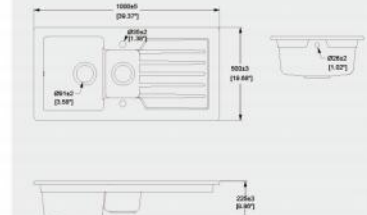

**S362014E**

Kitchen Sink  
Sink: 838x510x254mm

**CB-86**

Kitchen Sink  
Sink: 860x500x222mm

**S332025E**

Kitchen Sink  
Sink: 838x510x254mm

**CB-150**

Kitchen Sink  
Sink: 1000x500x225mm