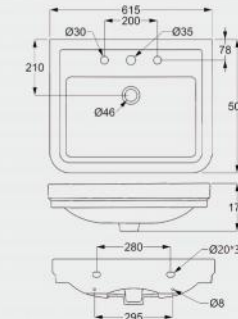

LV11531

Bathroom vanity basin
Sink: 800x475x195mm