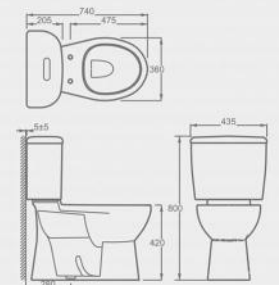

CT10603C

Luxurious close-coupled Toilet suite  
 Flush: rimless & wash-down  
 Size: 660×375×845mm

CT11751

Close-coupled Toilet suite  
 Wash-down Close coupled toilet with S-trap  
 Flush : boxrim & wash-down  
 Size : 740\*435\*800mm