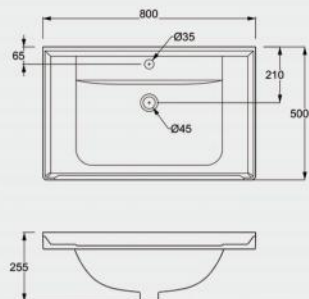

Kitchen Sink  
Sink: 756x502x254mm

Toilet faucet

**L11438**

Sink basin  
Sink: 665x538x177mm

**L11441**

Sink basin  
Sink: 865x538x177mm

**LV10115H**

Bathroom vanity basin  
Sink: 596x377x175mm

**LV10117H**

Bathroom vanity basin  
Sink: 750x375x165mm

**LV11248**

Bathroom vanity basin  
Sink: 800x500x255mm

**LV11607**

Bathroom vanity basin  
Sink: 695x495x202mm

**LV11249**

Bathroom vanity basin  
Sink: 900x500x255mm