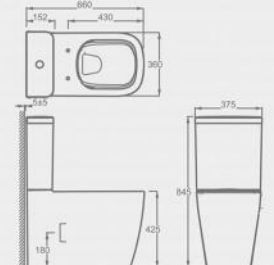

Luxurious close-coupled Toilet suite
Elongated wash-down close coupled toilet with P-trap
Flush : rimless & wash-down
Size : 660*375*845mm