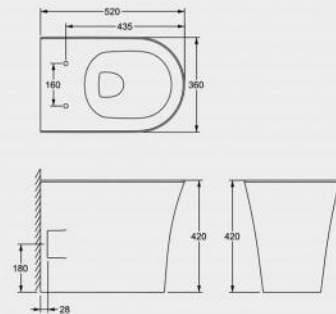

Back-to-wall WC pan  
 Flush : boxrim & wash-down  
 Size : 550\*360\*470mm

**CB10701**

Back-to-wall WC pan  
 Flush : boxrim & wash-down  
 Size : 500\*360\*390mm

Back-to-wall WC pan

CB11815

Back-to-wall WC pan  
 Flush: rimless & wash-down  
 Size: 500×360×430mm

CB11830

Back-to-wall WC pan  
 Flush: rimless & wash-down  
 Size: 520×360×425mm

CB10228

Back-to-wall WC pan  
 Flush: rimless & wash-down  
 Size:

CB10758

Back-to-wall WC pan  
 Flush: rimless & wash-down  
 Size:

CH10110

Wall-hung WC pan  
 Flush: rimless & wash-down  
 Size: 525\*370\*345mm

CH11830

Wall-hung WC pan  
 Flush : boxrim & wash-down  
 Size : 500×360×355mm

Wall-hung WC pan

CH10104

Wall-hung WC pan  
 Flush : boxrim & wash-down  
 Size : 525×362×430mm

CH10603

Wall-hung WC pan  
 Flush : boxrim & wash-down  
 Size : 520×360×365mm

CH10827

Wall-hung WC pan  
 Flush : boxrim & wash-down  
 Size : 515×355×360mm

CH11025T

Wall-hung WC pan with pressure flush valve  
 Flush : flush mode  
 Size : 630×366×338mm