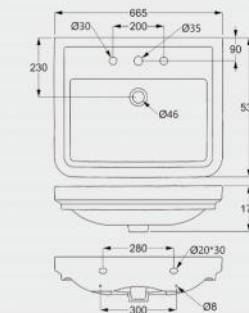

Kitchen Sink  
Sink: 756x502x254mm

Toilet faucet

**L11438**

Sink basin  
Sink: 665x538x177mm

**L11441**

Sink basin  
Sink: 865x538x177mm

**LV10115H**

Bathroom vanity basin  
Sink: 596x377x175mm