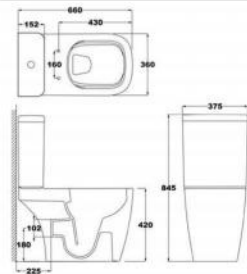

The company has a 96-meter-long tunnel kiln and a 128 m<sup>3</sup> shuttle kiln, with an annual maximum production capacity of 600,000 pieces. The casting workshop has 1 10-mould high pressure toilet casting machine, three 12-mould horizontal basin casting machines, one 10-double mould tank casting machine, and 43 low-pressure fast-drainage vertical pouring molding lines.

CT10603C

Luxurious close-coupled Toilet suite  
 Flush: rimless & wash-down  
 Size: 660×375×845mm

CT11751

Close-coupled Toilet suite  
 Wash-down Close coupled toilet with S-trap  
 Flush : boxrim & wash-down  
 Size : 740\*435\*800mm