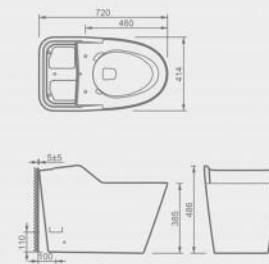

UH11477

Wall-hung urinal  
Economic type  
Size : 360\*335\*575mm

UH11431

Wall-hung urinal  
Auto flush  
Size : 300\*300\*549mm

Wall-hung urinal

UH11432

Wall-hung urinal  
Auto flush  
Size : 300\*300\*620mm

Independent WC pan with pressure flush valve

C11021T

Independent WC pan with pressure flush valve  
Flush : siphonic Jet  
Size : 686\*358\*381mm

C11022T

Independent WC pan with pressure flush valve  
Flush : siphonic Jet  
Size : 686\*358\*425mm

Bidet

B11427

妇洗坐便器  
尺寸: 540×360×400mm

Bidet  
Size:540×360×400mm

C10910

Smart toilet  
Flush : rimless syphon  
Size : 670\*386\*385mm

C10912

Smart toilet  
 Flush : rimless syphon  
 Size : 660\*400\*380mm

CA10908

Smart toilet  
 Flush : rimless syphon  
 Size : 720\*414\*486mm

CH10909

Wall-hung smart toilet  
 Flush : rimless & wash-down  
 Size : 590\*368\*330mm

S332014H

Kitchen Sink  
 Sink: 838x510x254mm