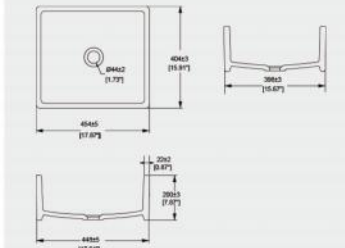

**S332025**

Kitchen Sink  
Sink: 838x510x251mm

**S12183**

Kitchen Sink  
Sink: 756x510x254mm

**S302025**

Kitchen Sink  
Sink: 756x510x254mm

**S332014H**

Kitchen Sink  
Sink: 838x510x254mm

**S12108**

Kitchen Sink  
Sink: 908x502x251mm

**S12154**

Kitchen Sink  
Sink: 454x404x200mm

**S12105**

Kitchen Sink  
Sink: 505x454x200mm

**S302025K**

Kitchen Sink  
Sink: 756x510x254mm