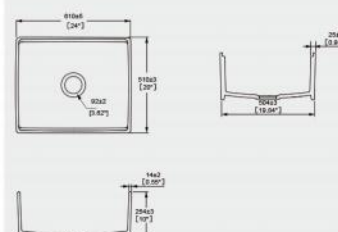

**S12162**

Kitchen Sink  
Sink: 762x457x254mm

**S332025U**

Kitchen Sink  
Sink: 838x510x254mm

**S242014**

Kitchen Sink  
Sink: 610x510x254mm

**S332018P**

Kitchen Sink  
Sink: 838x510x254mm