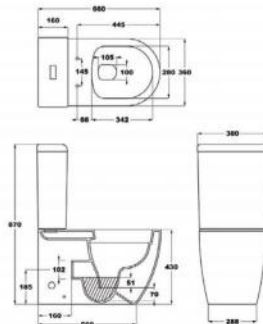

Luxurious close-coupled Toilet suite
Elongated wash-down close coupled toilet
with P-trap
Flush : rimless & wash-down
Size : 660*380*855mm

CT10812