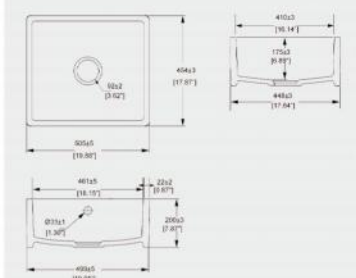

Kitchen Sink

**CB-100**

Kitchen Sink  
Sink: 1000x500x222mm

**S332025K**

Kitchen Sink  
Sink: 838x510x254mm

**S12105B**

Kitchen Sink  
Sink: 505x454x200mm

**12183D**