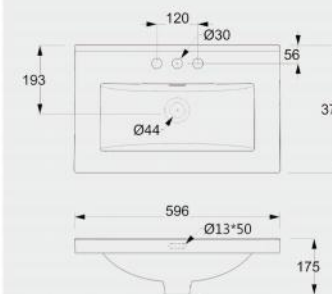

Kitchen Sink  
Sink: 756x502x254mm

Toilet faucet

**L11438**

Sink basin  
Sink: 665x538x177mm

**L11441**

Sink basin  
Sink: 865x538x177mm

**LV10115H**

Bathroom vanity basin  
Sink: 596x377x175mm