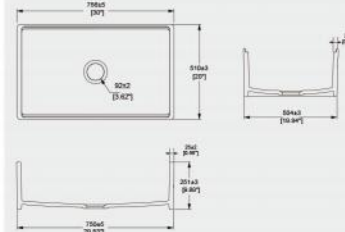

**S332025**

Kitchen Sink  
Sink: 838x510x251mm

**S12183**

Kitchen Sink  
Sink: 756x510x254mm

**S302025**

Kitchen Sink  
Sink: 756x510x254mm

**S332014H**

Kitchen Sink  
Sink: 838x510x254mm