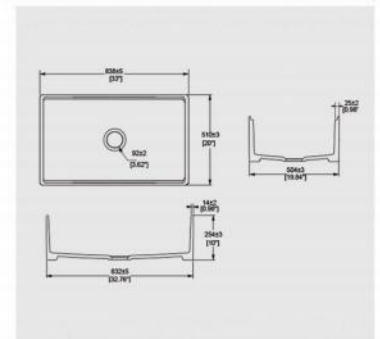

Independent WC pan with pressure flush valve

C11021T

Independent WC pan with pressure flush valve  
Flush : siphonic Jet  
Size : 686\*358\*381mm

C11022T

Independent WC pan with pressure flush valve  
Flush : siphonic Jet  
Size : 686\*358\*425mm

Bidet

B11427

妇洗坐便器  
尺寸: 540×360×400mm

Bidet  
Size:540×360×400mm

C10910

Smart toilet  
Flush : rimless syphon  
Size : 670\*386\*385mm

C10912

Smart toilet  
 Flush : rimless syphon  
 Size : 660\*400\*380mm

CA10908

Smart toilet  
 Flush : rimless syphon  
 Size : 720\*414\*486mm

CH10909

Wall-hung smart toilet  
 Flush : rimless & wash-down  
 Size : 590\*368\*330mm

S332014H

Kitchen Sink  
 Sink: 838x510x254mm