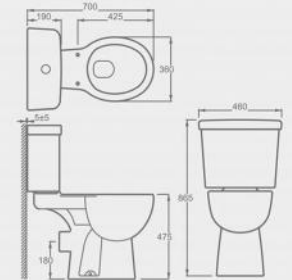

CT10505

Luxurious close-coupled Toilet suite  
 Elongated wash-down close coupled toilet  
 with P-trap  
 Flush : rimless & wash-down  
 Size : 660\*380\*855mm

CT10812

Luxurious close-coupled Toilet suite  
 Elongated wash-down close coupled toilet  
 with P-trap  
 Flush : boxrim & wash-down  
 Size : 665\*380\*840mm

CT11782

Luxurious close-coupled Toilet suite  
Elongated standard Height Wash-down  
close coupled toilet with P-trap  
Flush : boxrim & wash-down  
Size : 765\*360\*800mm

Two-piece toilet

CT10202

Close-coupled Toilet suite  
Wash-down Close coupled toilet with P-trap  
Flush : boxrim & wash-down  
Size : 700\*460\*865mm

CT10205

Close-coupled Toilet suite  
Wash-down Close coupled toilet with P-trap  
Flush : boxrim & wash-down  
Size : 670\*390\*880mm

CT10820

Close-coupled Toilet suite  
Wash-down Close coupled toilet with S-trap  
Flush : boxrim & wash-down  
Size : 650\*375\*840mm

CT10228

Luxurious close-coupled Toilet suite  
Standard Height Wash-down close coupled  
toilet with P-trap  
Flush : rimless & wash-down  
Size : 595\*378\*765mm

CT11402

Luxurious close-coupled Toilet suite  
Standard Height Wash-down close coupled toilet with P-trap  
Flush : rimless & wash-down  
Size : 665\*390\*805mm