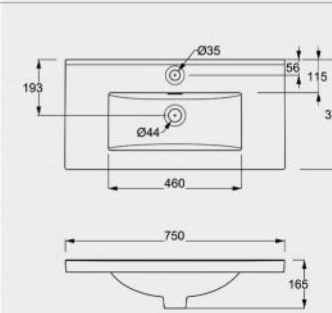

Kitchen Sink

CB-100

Kitchen Sink
Sink: 1000x500x222mm

S332025K

Kitchen Sink
Sink: 838x510x254mm

S12105B

Kitchen Sink
Sink: 505x454x200mm

12183D

Kitchen Sink
Sink: 756x502x254mm

Toilet faucet

L11438

Sink basin
Sink: 665x538x177mm

L11441

Sink basin
Sink: 865x538x177mm

LV10115H

Bathroom vanity basin
Sink: 596x377x175mm

LV10117H

Bathroom vanity basin
Sink: 750x375x165mm