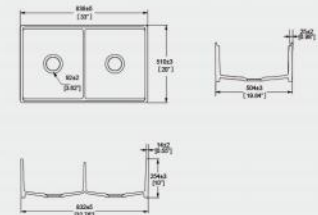

**S12126**

Kitchen Sink  
Sink: 826x502x251mm

**S332025KE**

Kitchen Sink  
Sink: 838x510x254mm

**S332014E**

Kitchen Sink  
Sink: 838x510x254mm

**S12183E**

Kitchen Sink  
Sink: 838x510x254mm