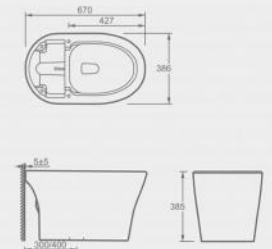

UH11477

Wall-hung urinal  
Economic type  
Size : 360\*335\*575mm

UH11431

Wall-hung urinal  
Auto flush  
Size : 300\*300\*549mm

Wall-hung urinal

UH11432

Wall-hung urinal  
Auto flush  
Size : 300\*300\*620mm

Independent WC pan with pressure flush valve

C11021T

Independent WC pan with pressure flush valve  
Flush : siphonic Jet  
Size : 686\*358\*381mm

C11022T

Independent WC pan with pressure flush valve  
Flush : siphonic Jet  
Size : 686\*358\*425mm

Bidet

B11427

妇洗坐便器  
尺寸: 540×360×400mm

Bidet  
Size:540×360×400mm

C10910

Smart toilet  
Flush : rimless syphon  
Size : 670\*386\*385mm

C10912

Smart toilet  
 Flush : rimless syphon  
 Size : 660\*400\*380mm

CA10908

Smart toilet  
 Flush : rimless syphon  
 Size : 720\*414\*486mm

CH10909

Wall-hung smart toilet  
 Flush : rimless & wash-down  
 Size : 590\*368\*330mm

S332014H

Kitchen Sink  
 Sink: 838x510x254mm