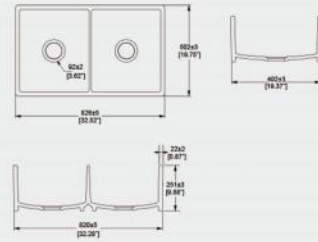

S332025KE

Kitchen Sink
Sink: 838x510x254mm