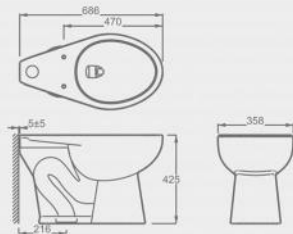

CS11309

Squatting pan  
Squatting pan with S-trap  
Size : 585\*450\*290mm

Wall-hung urinal

UH10226

Wall-hung urinal  
Economic type  
Size : 300\*240\*400mm

UH11400

Wall-hung urinal  
Economic type  
Size : 395\*310\*510mm

UH11477

Wall-hung urinal  
Economic type  
Size : 360\*335\*575mm

UH11431

Wall-hung urinal  
Auto flush  
Size : 300\*300\*549mm

Wall-hung urinal

UH11432

Wall-hung urinal  
Auto flush  
Size : 300\*300\*620mm

Independent WC pan with pressure flush valve

C11021T

Independent WC pan with pressure flush valve  
Flush : siphonic Jet  
Size : 686\*358\*381mm

C11022T

Independent WC pan with pressure flush valve  
Flush : siphonic Jet  
Size : 686\*358\*425mm

Bidet

B11427

妇洗坐便器  
尺寸: 540×360×400mm

Bidet  
Size:540×360×400mm

C10910

Smart toilet  
Flush : rimless syphon  
Size : 670\*386\*385mm

C10912

Smart toilet  
 Flush : rimless syphon  
 Size : 660\*400\*380mm