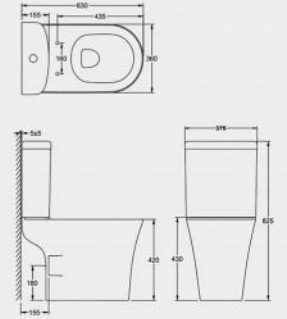

Two-piece toilet

CT11860

Luxurious close-coupled Toilet suite  
 Flush: rimless & wash-down  
 Size: 740×460×865mm

CT11430

Luxurious close-coupled Toilet suite  
 Flush: boxrim & wash-down  
 Size: 616×360×806mm

CT10758

Luxurious close-coupled Toilet suite  
 Flush: rimless & wash-down  
 Size:

CT11815C

Luxurious close-coupled Toilet suite  
 Flush: rimless & wash-down  
 Size: 620×375×835mm

CT11830

Luxurious close-coupled Toilet suite  
 Flush: rimless & wash-down  
 Size: 620×360×835mm

CT10850C

Luxurious close-coupled Toilet suite  
 Flush: rimless & wash-down  
 Size: 650×375×860mm

CA10906

Luxurious one-piece WC pan  
 Flush : boxrim & siphon  
 Size : : 730\*390\*675mm

CA10120

Luxurious one-piece WC pan  
 Flush : boxrim & siphon  
 Size : 730\*395\*765mm

CA10910

Luxurious one-piece WC pan  
 Flush : boxrim & wash-down  
 Size:

CB10406

Back-to-wall WC pan  
 Flush : boxrim & wash-down  
 Size : 490\*360\*400mm

**CB10506**

Back-to-wall WC pan  
 Flush : rimless & wash-down  
 Size : 530\*360\*430mm