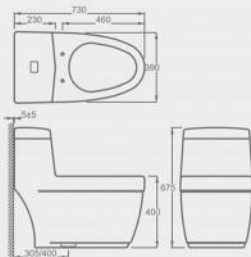

CT10758

Luxurious close-coupled Toilet suite  
 Flush: rimless & wash-down  
 Size:

CT11815C

Luxurious close-coupled Toilet suite  
 Flush: rimless & wash-down  
 Size: 620×375×835mm

CT11830

Luxurious close-coupled Toilet suite  
 Flush: rimless & wash-down  
 Size: 620×360×835mm

CT10850C

Luxurious close-coupled Toilet suite  
 Flush: rimless & wash-down  
 Size: 650×375×860mm

CA10906

Luxurious one-piece WC pan  
 Flush : boxrim & siphon  
 Size : : 730\*390\*675mm

CA10120

Luxurious one-piece WC pan  
 Flush : boxrim & siphon  
 Size : 730\*395\*765mm

CA10910

Luxurious one-piece WC pan  
 Flush : boxrim & wash-down  
 Size:

CB10406

Back-to-wall WC pan  
 Flush : boxrim & wash-down  
 Size : 490\*360\*400mm

**CB10506**

Back-to-wall WC pan  
 Flush : rimless & wash-down  
 Size : 530\*360\*430mm

Back-to-wall WC pan

**CB10603**

Back-to-wall WC pan  
 Flush : rimless & wash-down  
 Size : 520\*360\*420mm

**CB10106**

Back-to-wall WC pan  
 Flush : boxrim & wash-down  
 Size : 470\*360\*500mm

**CB10208**