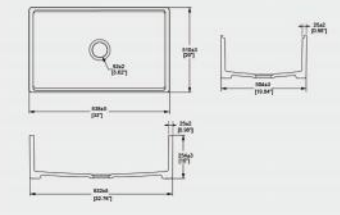

**S12126**

Kitchen Sink  
Sink: 826x502x251mm

**S332025KE**

Kitchen Sink  
Sink: 838x510x254mm

**S332014E**

Kitchen Sink  
Sink: 838x510x254mm

**S12183E**

Kitchen Sink  
Sink: 838x510x254mm