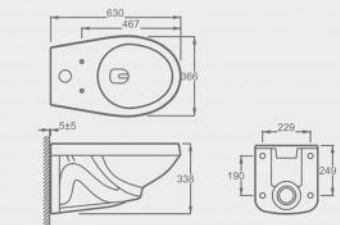

CH10110

Wall-hung WC pan  
 Flush: rimless & wash-down  
 Size: 525\*370\*345mm

CH11830

Wall-hung WC pan  
 Flush : boxrim & wash-down  
 Size : 500×360×355mm

Wall-hung WC pan

CH10104

Wall-hung WC pan  
 Flush : boxrim & wash-down  
 Size : 525×362×430mm

CH10603

Wall-hung WC pan  
 Flush : boxrim & wash-down  
 Size : 520×360×365mm

CH10827

Wall-hung WC pan  
 Flush : boxrim & wash-down  
 Size : 515×355×360mm

CH11025T

Wall-hung WC pan with pressure flush valve  
 Flush : flush mode  
 Size : 630×366×338mm

Squatting pan

CS11318

Squatting pan  
Wash-down squatting pan  
Size : 620\*455\*275mm

CS11316

Squatting pan  
Squatting pan with S-trap  
Size : 590\*445\*342mm

CS11306

Squatting pan  
Wash-down squatting pan  
Size : 585\*450\*230mm