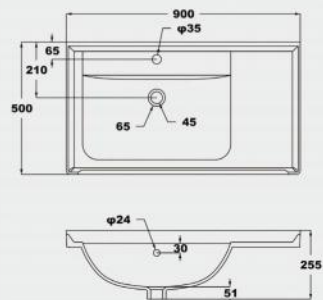

Kitchen Sink  
Sink: 756x502x254mm

Toilet faucet

**L11438**

Sink basin  
Sink: 665x538x177mm

**L11441**

Sink basin  
Sink: 865x538x177mm

**LV10115H**

Bathroom vanity basin  
Sink: 596x377x175mm

**LV10117H**

Bathroom vanity basin  
Sink: 750x375x165mm

**LV11248**

Bathroom vanity basin  
Sink: 800x500x255mm

**LV11607**

Bathroom vanity basin  
Sink: 695x495x202mm

**LV11249**

Bathroom vanity basin  
Sink: 900x500x255mm