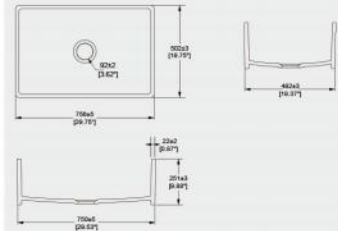

CA10908

Smart toilet  
 Flush : rimless syphon  
 Size : 720\*414\*486mm

CH10909

Wall-hung smart toilet  
 Flush : rimless & wash-down  
 Size : 590\*368\*330mm

S332014H

Kitchen Sink  
 Sink: 838x510x254mm

**S12132**

Kitchen Sink  
Sink: 832x502x251mm

**S332014**

Kitchen Sink  
Sink: 838x510x254mm

**S12156**

Kitchen Sink  
Sink: 756x502x492mm

**S302025U**

Kitchen Sink  
Sink: 756x510x251mm