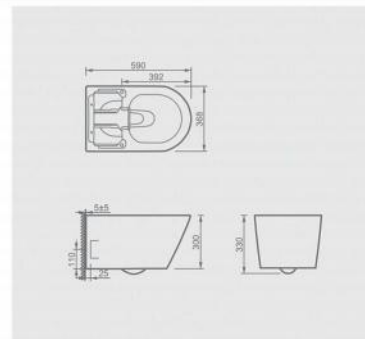

Independent WC pan with pressure flush valve

C11021T

Independent WC pan with pressure flush valve  
Flush : siphonic Jet  
Size : 686\*358\*381mm

C11022T

Independent WC pan with pressure flush valve  
Flush : siphonic Jet  
Size : 686\*358\*425mm

Bidet

B11427

妇洗坐便器  
尺寸: 540×360×400mm

Bidet  
Size:540×360×400mm

C10910

Smart toilet  
Flush : rimless syphon  
Size : 670\*386\*385mm

C10912

Smart toilet  
 Flush : rimless syphon  
 Size : 660\*400\*380mm

CA10908

Smart toilet  
 Flush : rimless syphon  
 Size : 720\*414\*486mm

CH10909

Wall-hung smart toilet  
 Flush : rimless & wash-down  
 Size : 590\*368\*330mm

S332014H

Kitchen Sink  
 Sink: 838x510x254mm