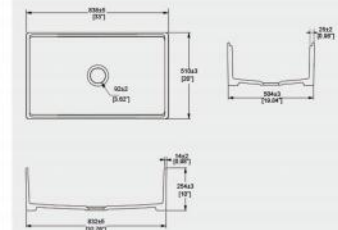

S12156

Kitchen Sink
Sink: 756x502x492mm