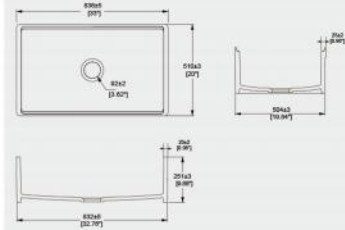

**S12162**

Kitchen Sink  
Sink: 762x457x254mm

**S332025U**

Kitchen Sink  
Sink: 838x510x254mm

**S242014**

Kitchen Sink  
Sink: 610x510x254mm

**S332018P**

Kitchen Sink  
Sink: 838x510x254mm

**S332025**

Kitchen Sink  
Sink: 838x510x251mm

**S12183**

Kitchen Sink  
Sink: 756x510x254mm

**S302025**

Kitchen Sink  
Sink: 756x510x254mm

**S332014H**

Kitchen Sink  
Sink: 838x510x254mm