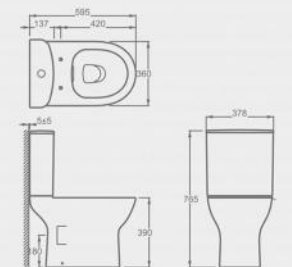

CT10228

Luxurious close-coupled Toilet suite  
Standard Height Wash-down close coupled  
toilet with P-trap  
Flush : rimless & wash-down  
Size : 595\*378\*765mm

CT11402

Luxurious close-coupled Toilet suite  
Standard Height Wash-down close coupled toilet with P-trap  
Flush : rimless & wash-down  
Size : 665\*390\*805mm