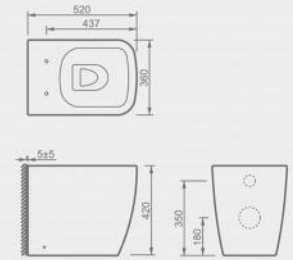

CT10850C

Luxurious close-coupled Toilet suite  
 Flush: rimless & wash-down  
 Size: 650×375×860mm

CA10906

Luxurious one-piece WC pan  
 Flush : boxrim & siphon  
 Size : : 730\*390\*675mm

CA10120

Luxurious one-piece WC pan  
 Flush : boxrim & siphon  
 Size : 730\*395\*765mm

CA10910

Luxurious one-piece WC pan  
 Flush : boxrim & wash-down  
 Size:

CB10406

Back-to-wall WC pan  
 Flush : boxrim & wash-down  
 Size : 490\*360\*400mm

**CB10506**

Back-to-wall WC pan  
 Flush : rimless & wash-down  
 Size : 530\*360\*430mm

Back-to-wall WC pan

**CB10603**

Back-to-wall WC pan  
 Flush : rimless & wash-down  
 Size : 520\*360\*420mm

**CB10106**

Back-to-wall WC pan  
 Flush : boxrim & wash-down  
 Size : 470\*360\*500mm

**CB10208**

Back-to-wall WC pan  
 Flush : boxrim & wash-down  
 Size : 550\*360\*470mm

**CB10701**

Back-to-wall WC pan  
 Flush : boxrim & wash-down  
 Size : 500\*360\*390mm

Back-to-wall WC pan

CB11815

Back-to-wall WC pan  
 Flush: rimless & wash-down  
 Size: 500×360×430mm