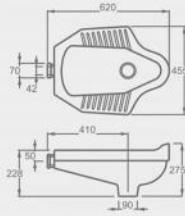

CH10110

Wall-hung WC pan  
 Flush: rimless & wash-down  
 Size: 525\*370\*345mm

CH11830

Wall-hung WC pan  
 Flush : boxrim & wash-down  
 Size : 500×360×355mm

Wall-hung WC pan

CH10104

Wall-hung WC pan  
 Flush : boxrim & wash-down  
 Size : 525×362×430mm

CH10603

Wall-hung WC pan  
 Flush : boxrim & wash-down  
 Size : 520×360×365mm

CH10827

Wall-hung WC pan  
 Flush : boxrim & wash-down  
 Size : 515×355×360mm

CH11025T

Wall-hung WC pan with pressure flush valve  
 Flush : flush mode  
 Size : 630×366×338mm

Squatting pan

CS11318

Squatting pan  
Wash-down squatting pan  
Size : 620\*455\*275mm

CS11316

Squatting pan  
Squatting pan with S-trap  
Size : 590\*445\*342mm

CS11306

Squatting pan  
Wash-down squatting pan  
Size : 585\*450\*230mm