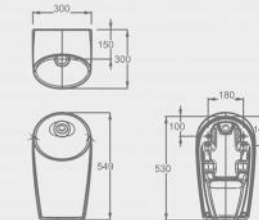

CH10603

Wall-hung WC pan  
 Flush : boxrim & wash-down  
 Size : 520×360×365mm

CH10827

Wall-hung WC pan  
 Flush : boxrim & wash-down  
 Size : 515×355×360mm

CH11025T

Wall-hung WC pan with pressure flush valve  
 Flush : flush mode  
 Size : 630×366×338mm

Squatting pan

CS11318

Squatting pan  
Wash-down squatting pan  
Size : 620\*455\*275mm

CS11316

Squatting pan  
Squatting pan with S-trap  
Size : 590\*445\*342mm

CS11306

Squatting pan  
Wash-down squatting pan  
Size : 585\*450\*230mm

CS11309

Squatting pan  
Squatting pan with S-trap  
Size : 585\*450\*290mm

Wall-hung urinal

UH10226

Wall-hung urinal  
Economic type  
Size : 300\*240\*400mm

UH11400

Wall-hung urinal  
Economic type  
Size : 395\*310\*510mm

UH11477

Wall-hung urinal  
Economic type  
Size : 360\*335\*575mm

UH11431

Wall-hung urinal  
Auto flush  
Size : 300\*300\*549mm

Wall-hung urinal

UH11432

Wall-hung urinal  
Auto flush  
Size : 300\*300\*620mm