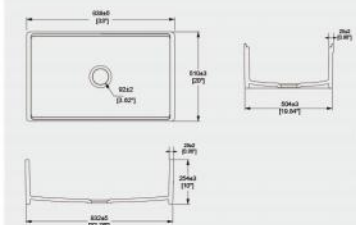

Kitchen Sink

**CB-100**

Kitchen Sink  
Sink: 1000x500x222mm

**S332025K**

Kitchen Sink  
Sink: 838x510x254mm

**S12105B**

Kitchen Sink  
Sink: 505x454x200mm

**12183D**