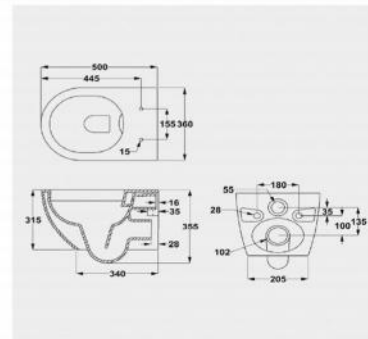

CB11830

Back-to-wall WC pan  
 Flush: rimless & wash-down  
 Size: 520×360×425mm

CB10228

Back-to-wall WC pan  
 Flush: rimless & wash-down  
 Size:

CB10758

Back-to-wall WC pan  
 Flush: rimless & wash-down  
 Size:

CH10110

Wall-hung WC pan  
 Flush: rimless & wash-down  
 Size: 525\*370\*345mm

CH11830

Wall-hung WC pan  
 Flush : boxrim & wash-down  
 Size : 500×360×355mm

Wall-hung WC pan

CH10104

Wall-hung WC pan  
 Flush : boxrim & wash-down  
 Size : 525×362×430mm

CH10603

Wall-hung WC pan  
 Flush : boxrim & wash-down  
 Size : 520×360×365mm

CH10827

Wall-hung WC pan  
 Flush : boxrim & wash-down  
 Size : 515×355×360mm

CH11025T

Wall-hung WC pan with pressure flush valve  
 Flush : flush mode  
 Size : 630×366×338mm

Squatting pan

CS11318

Squatting pan  
Wash-down squatting pan  
Size : 620\*455\*275mm

CS11316

Squatting pan  
Squatting pan with S-trap  
Size : 590\*445\*342mm

CS11306

Squatting pan  
Wash-down squatting pan  
Size : 585\*450\*230mm