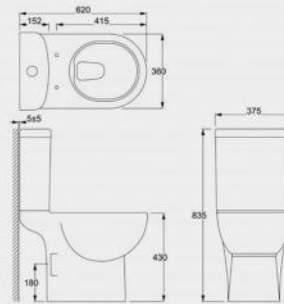

Two-piece toilet

CT11860

Luxurious close-coupled Toilet suite  
 Flush: rimless & wash-down  
 Size: 740×460×865mm

CT11430

Luxurious close-coupled Toilet suite  
 Flush: boxrim & wash-down  
 Size: 616×360×806mm

CT10758

Luxurious close-coupled Toilet suite  
 Flush: rimless & wash-down  
 Size:

CT11815C

Luxurious close-coupled Toilet suite  
 Flush: rimless & wash-down  
 Size: 620×375×835mm

CT11830

Luxurious close-coupled Toilet suite  
 Flush: rimless & wash-down  
 Size: 620×360×835mm

CT10850C

Luxurious close-coupled Toilet suite  
 Flush: rimless & wash-down  
 Size: 650×375×860mm

CA10906

Luxurious one-piece WC pan  
 Flush : boxrim & siphon  
 Size : : 730\*390\*675mm

CA10120

Luxurious one-piece WC pan  
 Flush : boxrim & siphon  
 Size : 730\*395\*765mm

CA10910

Luxurious one-piece WC pan  
 Flush : boxrim & wash-down  
 Size:

CB10406

Back-to-wall WC pan  
 Flush : boxrim & wash-down  
 Size : 490\*360\*400mm

**CB10506**

Back-to-wall WC pan  
 Flush : rimless & wash-down  
 Size : 530\*360\*430mm