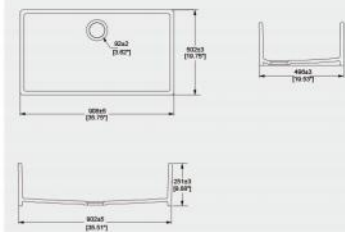

S12154

Kitchen Sink
Sink: 454x404x200mm