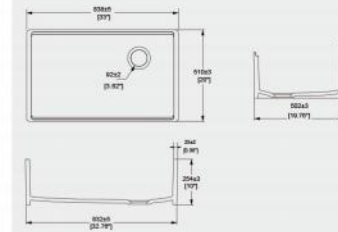

S242014

Kitchen Sink
Sink: 610x510x254mm