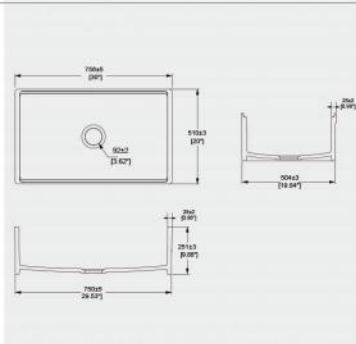

12183D

Kitchen Sink
Sink: 756x502x254mm