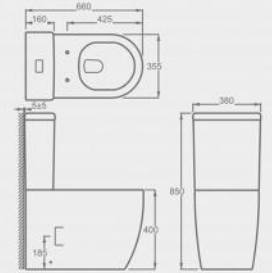

Luxurious close-coupled Toilet suite
Elongated wash-down close coupled toilet
with P-trap
Flush : rimless & wash-down
Size : 660*380*850mm

CT10506