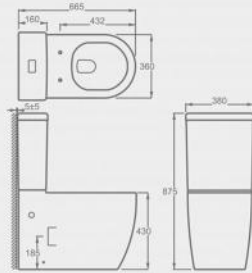

CT10603

Luxurious close-coupled Toilet suite  
Elongated wash-down close coupled toilet with P-trap  
Flush : rimless & wash-down  
Size : 660\*375\*845mm

CT10502

Luxurious close-coupled Toilet suite  
Elongated wash-down close coupled toilet  
with P-trap  
Flush : boxrim & wash-down  
Size : 665\*380\*875mm