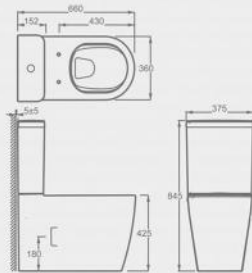

Luxurious close-coupled Toilet suite
Elongated wash-down close coupled toilet
with P-trap
Flush : rimless & wash-down
Size : 660*375*845mm

CT10204R

Luxurious close-coupled Toilet suite
Flush: rimless & wash-down
Size: 740*460*865mm