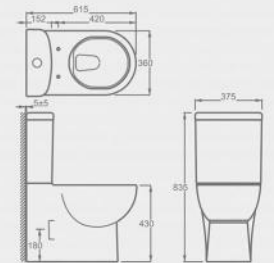

Luxurious close-coupled Toilet suite
Comfort Height Wash-down close coupled toilet with P-trap
Flush : rimless & wash-down
Size : 615*375*835mm

CT11427

Luxurious close-coupled Toilet suite
Flush: boxrim & wash-down
Size: 690*395*825m