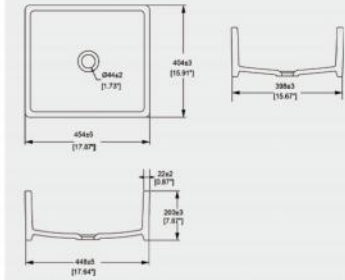

S12105

Kitchen Sink
Sink: 505x454x200mm