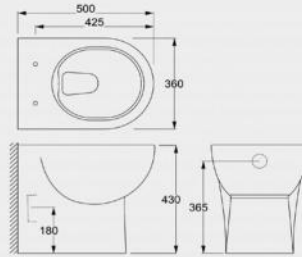

Back-to-wall WC pan

**CB10603**

Back-to-wall WC pan  
 Flush : rimless & wash-down  
 Size : 520\*360\*420mm

**CB10106**

Back-to-wall WC pan  
 Flush : boxrim & wash-down  
 Size : 470\*360\*500mm

**CB10208**

Back-to-wall WC pan  
 Flush : boxrim & wash-down  
 Size : 550\*360\*470mm

**CB10701**

Back-to-wall WC pan  
 Flush : boxrim & wash-down  
 Size : 500\*360\*390mm

Back-to-wall WC pan

CB11815

Back-to-wall WC pan  
 Flush: rimless & wash-down  
 Size: 500×360×430mm

CB11830

Back-to-wall WC pan  
 Flush: rimless & wash-down  
 Size: 520×360×425mm

CB10228

Back-to-wall WC pan  
 Flush: rimless & wash-down  
 Size:

CB10758

Back-to-wall WC pan  
 Flush: rimless & wash-down  
 Size:

CH10110

Wall-hung WC pan  
 Flush: rimless & wash-down  
 Size: 525\*370\*345mm

CH11830

Wall-hung WC pan  
 Flush : boxrim & wash-down  
 Size : 500×360×355mm

Wall-hung WC pan

CH10104

Wall-hung WC pan  
 Flush : boxrim & wash-down  
 Size : 525×362×430mm