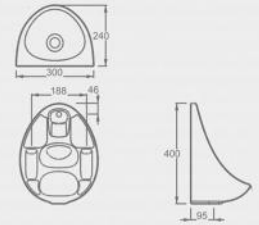

CH10603

Wall-hung WC pan  
 Flush : boxrim & wash-down  
 Size : 520×360×365mm

CH10827

Wall-hung WC pan  
 Flush : boxrim & wash-down  
 Size : 515×355×360mm

CH11025T

Wall-hung WC pan with pressure flush valve  
 Flush : flush mode  
 Size : 630×366×338mm

Squatting pan

CS11318

Squatting pan  
Wash-down squatting pan  
Size : 620\*455\*275mm

CS11316

Squatting pan  
Squatting pan with S-trap  
Size : 590\*445\*342mm

CS11306

Squatting pan  
Wash-down squatting pan  
Size : 585\*450\*230mm

CS11309

Squatting pan  
Squatting pan with S-trap  
Size : 585\*450\*290mm

Wall-hung urinal

UH10226

Wall-hung urinal  
Economic type  
Size : 300\*240\*400mm

UH11400

Wall-hung urinal  
Economic type  
Size : 395\*310\*510mm

UH11477

Wall-hung urinal  
Economic type  
Size : 360\*335\*575mm

UH11431

Wall-hung urinal  
Auto flush  
Size : 300\*300\*549mm

Wall-hung urinal

UH11432

Wall-hung urinal  
Auto flush  
Size : 300\*300\*620mm