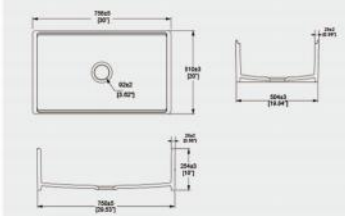

**S332025**

Kitchen Sink  
Sink: 838x510x251mm

**S12183**

Kitchen Sink  
Sink: 756x510x254mm

**S302025**

Kitchen Sink  
Sink: 756x510x254mm

**S332014H**

Kitchen Sink  
Sink: 838x510x254mm

**S12108**

Kitchen Sink  
Sink: 908x502x251mm

**S12154**

Kitchen Sink  
Sink: 454x404x200mm

**S12105**

Kitchen Sink  
Sink: 505x454x200mm

**S302025K**

Kitchen Sink  
Sink: 756x510x254mm