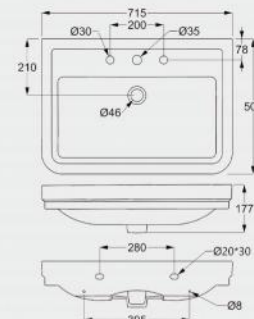

**L11416**

Column-mounted washbasin  
Sink: 615x500x177mm

**LV11531**

Bathroom vanity basin  
Sink: 800x475x195mm

**L11419**

Column-mounted washbasin  
Sink: 715x500x177mm

**LV11606**

Bathroom vanity basin  
Sink: 595x495x202mm