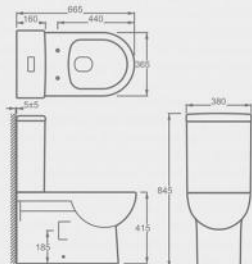

CT10204R

Luxurious close-coupled Toilet suite  
Flush: rimless & wash-down  
Size: 740\*460\*865mm

CT10811

Luxurious close-coupled Toilet suite  
Elongated wash-down close coupled toilet  
with P-trap  
Flush : boxrim & wash-down  
Size : 665\*380\*840mm

CT10204

Luxurious close-coupled Toilet suite  
Flush: boxrim & wash-down  
Size: 750\*460\*855mm

CT10819K

Luxurious close-coupled Toilet suite  
Elongated wash-down close coupled toilet  
with P-trap  
Flush : rimless & wash-down  
Size : 665\*380\*845mm