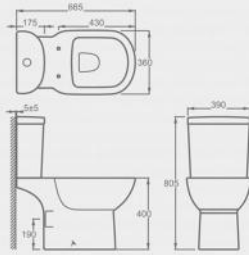

CT10205

Close-coupled Toilet suite  
Wash-down Close coupled toilet with P-trap  
Flush : boxrim & wash-down  
Size : 670\*390\*880mm

CT10820

Close-coupled Toilet suite  
Wash-down Close coupled toilet with S-trap  
Flush : boxrim & wash-down  
Size : 650\*375\*840mm

CT10228

Luxurious close-coupled Toilet suite  
Standard Height Wash-down close coupled  
toilet with P-trap  
Flush : rimless & wash-down  
Size : 595\*378\*765mm

CT11402

Luxurious close-coupled Toilet suite  
Standard Height Wash-down close coupled toilet with P-trap  
Flush : rimless & wash-down  
Size : 665\*390\*805mm

CT10702

Luxurious close-coupled Toilet suite  
Comfort Height Wash-down close coupled toilet with P-trap  
Flush : boxrim & wash-down  
Size : 600\*395\*830mm

CT10406

Luxurious close-coupled Toilet suite  
Standard Height Wash-down close coupled toilet with P-trap  
Flush : boxrim & wash-down  
Size : 600\*380\*780mm

CT11815

Luxurious close-coupled Toilet suite  
Comfort Height Wash-down close coupled toilet with P-trap  
Flush : rimless & wash-down  
Size : 615\*375\*835mm

CT11427

Luxurious close-coupled Toilet suite  
Flush: boxrim & wash-down  
Size: 690\*395\*825m