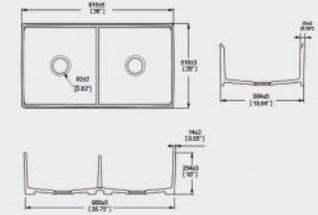

**S12108**

Kitchen Sink  
Sink: 908x502x251mm

**S12154**

Kitchen Sink  
Sink: 454x404x200mm

**S12105**

Kitchen Sink  
Sink: 505x454x200mm

**S302025K**

Kitchen Sink  
Sink: 756x510x254mm

**S12126**

Kitchen Sink  
Sink: 826x502x251mm

**S332025KE**

Kitchen Sink  
Sink: 838x510x254mm

**S332014E**

Kitchen Sink  
Sink: 838x510x254mm

**S12183E**

Kitchen Sink  
Sink: 838x510x254mm

**S362014E**

Kitchen Sink  
Sink: 838x510x254mm

**CB-86**

Kitchen Sink  
Sink: 860x500x222mm

**S332025E**

Kitchen Sink  
Sink: 838x510x254mm

**CB-150**

Kitchen Sink  
Sink: 1000x500x225mm