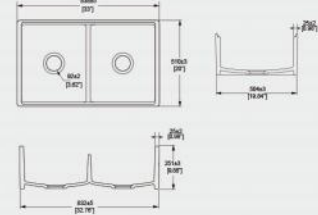

**S362014E**

Kitchen Sink  
Sink: 838x510x254mm

**CB-86**

Kitchen Sink  
Sink: 860x500x222mm

**S332025E**

Kitchen Sink  
Sink: 838x510x254mm

**CB-150**

Kitchen Sink  
Sink: 1000x500x225mm