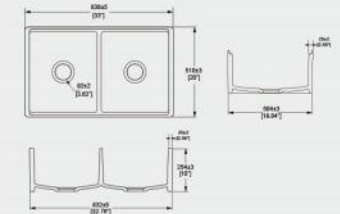

S332014E

Kitchen Sink
Sink: 838x510x254mm