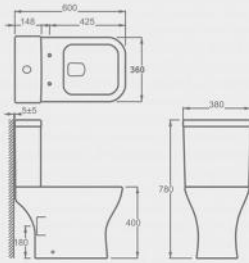

Luxurious close-coupled Toilet suite
Standard Height Wash-down close coupled toilet with P-trap
Flush : boxrim & wash-down
Size : 600*380*780mm

CT11815