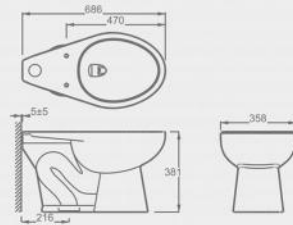

Squatting pan

CS11318

Squatting pan  
Wash-down squatting pan  
Size : 620\*455\*275mm

CS11316

Squatting pan  
Squatting pan with S-trap  
Size : 590\*445\*342mm

CS11306

Squatting pan  
Wash-down squatting pan  
Size : 585\*450\*230mm

CS11309

Squatting pan  
Squatting pan with S-trap  
Size : 585\*450\*290mm

Wall-hung urinal

UH10226

Wall-hung urinal  
Economic type  
Size : 300\*240\*400mm

UH11400

Wall-hung urinal  
Economic type  
Size : 395\*310\*510mm

UH11477

Wall-hung urinal  
Economic type  
Size : 360\*335\*575mm

UH11431

Wall-hung urinal  
Auto flush  
Size : 300\*300\*549mm

Wall-hung urinal

UH11432

Wall-hung urinal  
Auto flush  
Size : 300\*300\*620mm

Independent WC pan with pressure flush valve

C11021T

Independent WC pan with pressure flush valve  
Flush : siphonic Jet  
Size : 686\*358\*381mm

C11022T

Independent WC pan with pressure flush valve  
Flush : siphonic Jet  
Size : 686\*358\*425mm