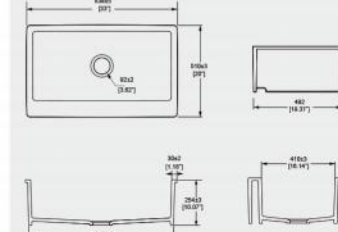

S12162

Kitchen Sink
Sink: 762x457x254mm

S332025U

Kitchen Sink
Sink: 838x510x254mm

S242014

Kitchen Sink
Sink: 610x510x254mm

S332018P

Kitchen Sink
Sink: 838x510x254mm

S332025

Kitchen Sink
Sink: 838x510x251mm

S12183

Kitchen Sink
Sink: 756x510x254mm

S302025

Kitchen Sink
Sink: 756x510x254mm

S332014H

Kitchen Sink
Sink: 838x510x254mm