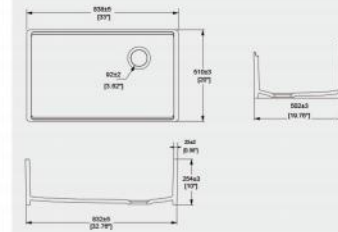

S242014

Kitchen Sink
Sink: 610x510x254mm