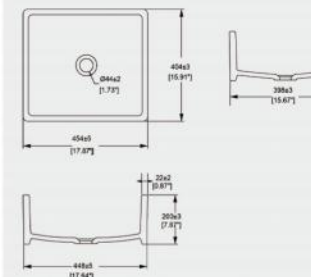

S12105

Kitchen Sink
Sink: 505x454x200mm