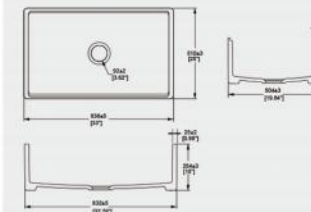

S12162

Kitchen Sink
Sink: 762x457x254mm

S332025U

Kitchen Sink
Sink: 838x510x254mm

S242014

Kitchen Sink
Sink: 610x510x254mm

S332018P

Kitchen Sink
Sink: 838x510x254mm

S332025

Kitchen Sink
Sink: 838x510x251mm

S12183

Kitchen Sink
Sink: 756x510x254mm

S302025

Kitchen Sink
Sink: 756x510x254mm

S332014H

Kitchen Sink
Sink: 838x510x254mm