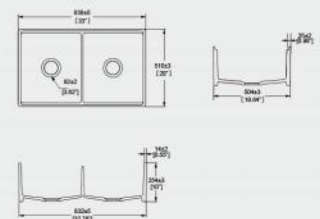

S362014E

Kitchen Sink
Sink: 838x510x254mm