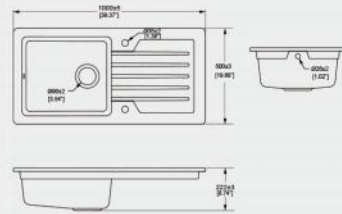

S332025K

Kitchen Sink
Sink: 838x510x254mm