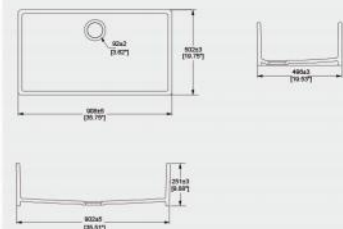

S12154

Kitchen Sink
Sink: 454x404x200mm