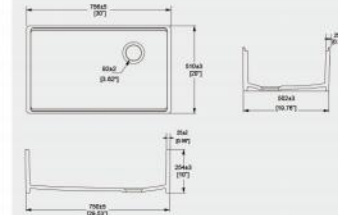

S12132

Kitchen Sink
Sink: 832x502x251mm

S332014

Kitchen Sink
Sink: 838x510x254mm

S12156

Kitchen Sink
Sink: 756x502x492mm

S302025U

Kitchen Sink
Sink: 756x510x251mm