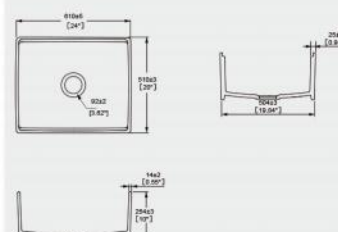

S12162

Kitchen Sink
Sink: 762x457x254mm

S332025U

Kitchen Sink
Sink: 838x510x254mm

S242014

Kitchen Sink
Sink: 610x510x254mm

S332018P

Kitchen Sink
Sink: 838x510x254mm

S332025

Kitchen Sink
Sink: 838x510x251mm

S12183

Kitchen Sink
Sink: 756x510x254mm

S302025

Kitchen Sink
Sink: 756x510x254mm

S332014H

Kitchen Sink
Sink: 838x510x254mm