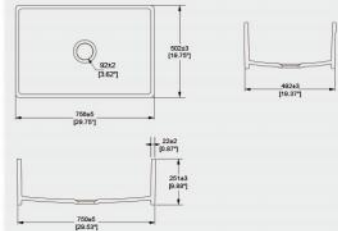

S12132

Kitchen Sink
Sink: 832x502x251mm

S332014

Kitchen Sink
Sink: 838x510x254mm

S12156

Kitchen Sink
Sink: 756x502x492mm

S302025U

Kitchen Sink
Sink: 756x510x251mm