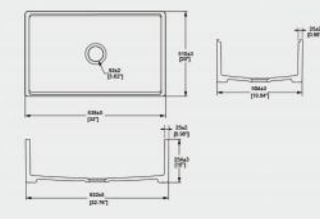

CB-86

Kitchen Sink
Sink: 860x500x222mm