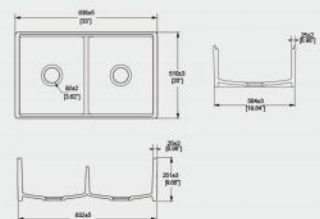

S12126

Kitchen Sink
Sink: 826x502x251mm

S332014E

Kitchen Sink
Sink: 838x510x254mm

S362014E

Kitchen Sink
Sink: 838x510x254mm

S332025E

Kitchen Sink
Sink: 838x510x254mm

S332025KE

Kitchen Sink
Sink: 838x510x254mm

S12183E

Kitchen Sink
Sink: 838x510x254mm

CB-86

Kitchen Sink
Sink: 860x500x222mm

CB-150

Kitchen Sink
Sink: 1000x500x225mm