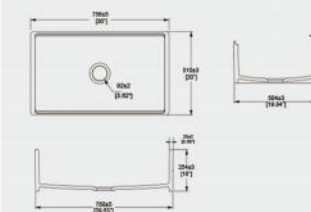

S12108

Kitchen Sink
Sink: 908x502x251mm

S12154

Kitchen Sink
Sink: 454x404x200mm

S12105

Kitchen Sink
Sink: 505x454x200mm

S302025K

Kitchen Sink
Sink: 756x510x254mm