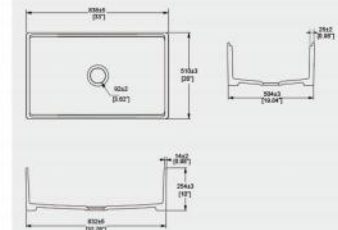

S12132

Kitchen Sink
Sink: 832x502x251mm

S332014

Kitchen Sink
Sink: 838x510x254mm

S12156

Kitchen Sink
Sink: 756x502x492mm

S302025U

Kitchen Sink
Sink: 756x510x251mm