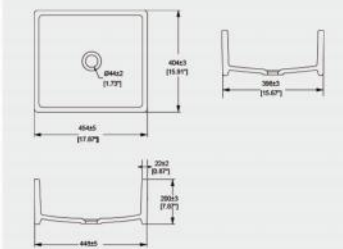

S332025

Kitchen Sink
Sink: 838x510x251mm

S12183

Kitchen Sink
Sink: 756x510x254mm

S302025

Kitchen Sink
Sink: 756x510x254mm

S332014H

Kitchen Sink
Sink: 838x510x254mm

S12108

Kitchen Sink
Sink: 908x502x251mm

S12154

Kitchen Sink
Sink: 454x404x200mm

S12105

Kitchen Sink
Sink: 505x454x200mm

S302025K

Kitchen Sink
Sink: 756x510x254mm

S12126

Kitchen Sink
Sink: 826x502x251mm

S332014E

Kitchen Sink
Sink: 838x510x254mm

S362014E

Kitchen Sink
Sink: 838x510x254mm

S332025E

Kitchen Sink
Sink: 838x510x254mm