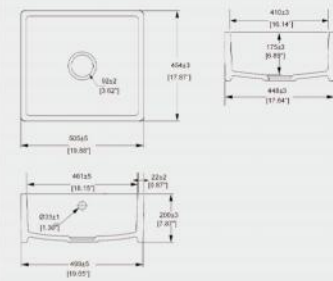

CB-100

Kitchen Sink
Sink: 1000x500x222mm

S332025K

Kitchen Sink
Sink: 838x510x254mm

S12105B

Kitchen Sink
Sink: 505x454x200mm

12183D

Kitchen Sink
Sink: 756x502x254mm