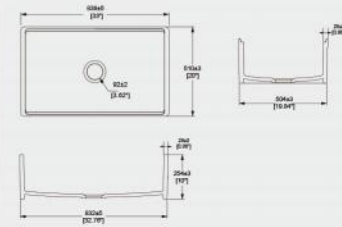

S12105B

Kitchen Sink
Sink: 505x454x200mm