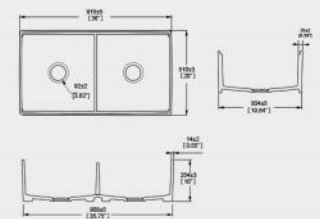

S12108

Kitchen Sink
Sink: 908x502x251mm

S12154

Kitchen Sink
Sink: 454x404x200mm

S12105

Kitchen Sink
Sink: 505x454x200mm

S302025K

Kitchen Sink
Sink: 756x510x254mm

S12126

Kitchen Sink
Sink: 826x502x251mm

S332014E

Kitchen Sink
Sink: 838x510x254mm

S362014E

Kitchen Sink
Sink: 838x510x254mm

S332025E

Kitchen Sink
Sink: 838x510x254mm

S332025KE

Kitchen Sink
Sink: 838x510x254mm

S12183E

Kitchen Sink
Sink: 838x510x254mm

CB-86

Kitchen Sink
Sink: 860x500x222mm

CB-150

Kitchen Sink
Sink: 1000x500x225mm