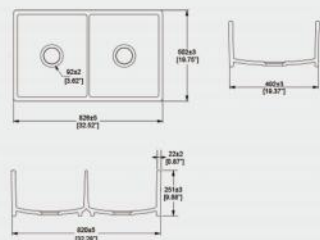

S332025

Kitchen Sink
Sink: 838x510x251mm

S12183

Kitchen Sink
Sink: 756x510x254mm

S302025

Kitchen Sink
Sink: 756x510x254mm

S332014H

Kitchen Sink
Sink: 838x510x254mm

S12108

Kitchen Sink
Sink: 908x502x251mm

S12154

Kitchen Sink
Sink: 454x404x200mm

S12105

Kitchen Sink
Sink: 505x454x200mm

S302025K

Kitchen Sink
Sink: 756x510x254mm

S12126

Kitchen Sink
Sink: 826x502x251mm

S332014E

Kitchen Sink
Sink: 838x510x254mm

S362014E

Kitchen Sink
Sink: 838x510x254mm

S332025E

Kitchen Sink
Sink: 838x510x254mm