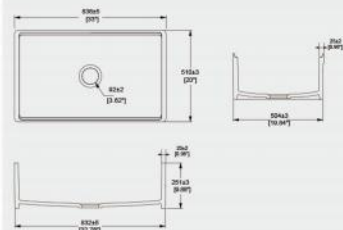

S12162

Kitchen Sink
Sink: 762x457x254mm

S332025U

Kitchen Sink
Sink: 838x510x254mm

S242014

Kitchen Sink
Sink: 610x510x254mm

S332018P

Kitchen Sink
Sink: 838x510x254mm

S332025

Kitchen Sink
Sink: 838x510x251mm

S12183

Kitchen Sink
Sink: 756x510x254mm

S302025

Kitchen Sink
Sink: 756x510x254mm

S332014H

Kitchen Sink
Sink: 838x510x254mm