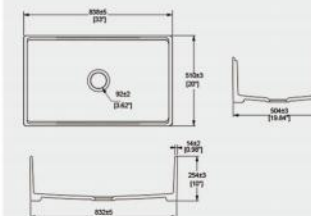

S332025

Kitchen Sink
Sink: 838x510x251mm

S12183

Kitchen Sink
Sink: 756x510x254mm

S302025

Kitchen Sink
Sink: 756x510x254mm

S332014H

Kitchen Sink
Sink: 838x510x254mm

S12108

Kitchen Sink
Sink: 908x502x251mm

S12154

Kitchen Sink
Sink: 454x404x200mm

S12105

Kitchen Sink
Sink: 505x454x200mm

S302025K

Kitchen Sink
Sink: 756x510x254mm