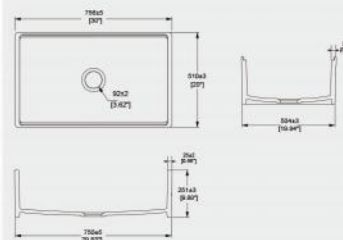

S332025

Kitchen Sink
Sink: 838x510x251mm

S12183

Kitchen Sink
Sink: 756x510x254mm

S302025

Kitchen Sink
Sink: 756x510x254mm

S332014H

Kitchen Sink
Sink: 838x510x254mm