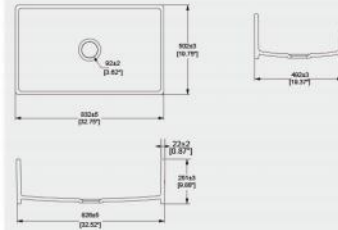

S12132

Kitchen Sink
Sink: 832x502x251mm

S332014

Kitchen Sink
Sink: 838x510x254mm

S12156

Kitchen Sink
Sink: 756x502x492mm

S302025U

Kitchen Sink
Sink: 756x510x251mm