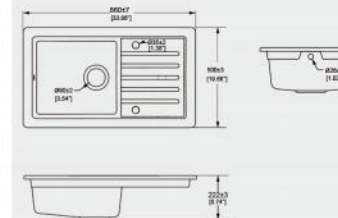

S12126

Kitchen Sink
Sink: 826x502x251mm

S332014E

Kitchen Sink
Sink: 838x510x254mm

S362014E

Kitchen Sink
Sink: 838x510x254mm

S332025E

Kitchen Sink
Sink: 838x510x254mm

S332025KE

Kitchen Sink
Sink: 838x510x254mm

S12183E

Kitchen Sink
Sink: 838x510x254mm

CB-86

Kitchen Sink
Sink: 860x500x222mm

CB-150

Kitchen Sink
Sink: 1000x500x225mm

CB-100

Kitchen Sink
Sink: 1000x500x222mm

S332025K

Kitchen Sink
Sink: 838x510x254mm

S12105B

Kitchen Sink
Sink: 505x454x200mm

12183D

Kitchen Sink
Sink: 756x502x254mm