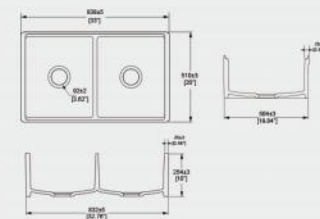

S12108

Kitchen Sink
Sink: 908x502x251mm

S12154

Kitchen Sink
Sink: 454x404x200mm

S12105

Kitchen Sink
Sink: 505x454x200mm

S302025K

Kitchen Sink
Sink: 756x510x254mm

S12126

Kitchen Sink
Sink: 826x502x251mm

S332014E

Kitchen Sink
Sink: 838x510x254mm

S362014E

Kitchen Sink
Sink: 838x510x254mm

S332025E

Kitchen Sink
Sink: 838x510x254mm

S332025KE

Kitchen Sink
Sink: 838x510x254mm

S12183E

Kitchen Sink
Sink: 838x510x254mm

CB-86

Kitchen Sink
Sink: 860x500x222mm

CB-150

Kitchen Sink
Sink: 1000x500x225mm