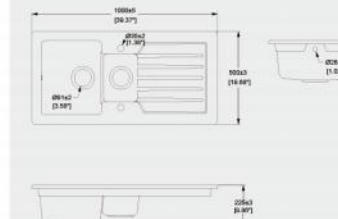

S12126

Kitchen Sink
Sink: 826x502x251mm

S332014E

Kitchen Sink
Sink: 838x510x254mm

S362014E

Kitchen Sink
Sink: 838x510x254mm

S332025E

Kitchen Sink
Sink: 838x510x254mm

S332025KE

Kitchen Sink
Sink: 838x510x254mm

S12183E

Kitchen Sink
Sink: 838x510x254mm

CB-86

Kitchen Sink
Sink: 860x500x222mm

CB-150

Kitchen Sink
Sink: 1000x500x225mm

CB-100

Kitchen Sink
Sink: 1000x500x222mm

S332025K

Kitchen Sink
Sink: 838x510x254mm

S12105B

Kitchen Sink
Sink: 505x454x200mm

12183D

Kitchen Sink
Sink: 756x502x254mm