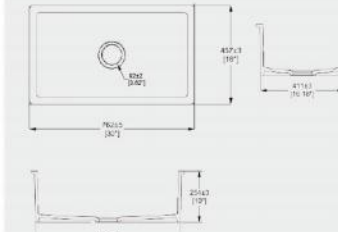

S332025U

Kitchen Sink
Sink: 838x510x254mm